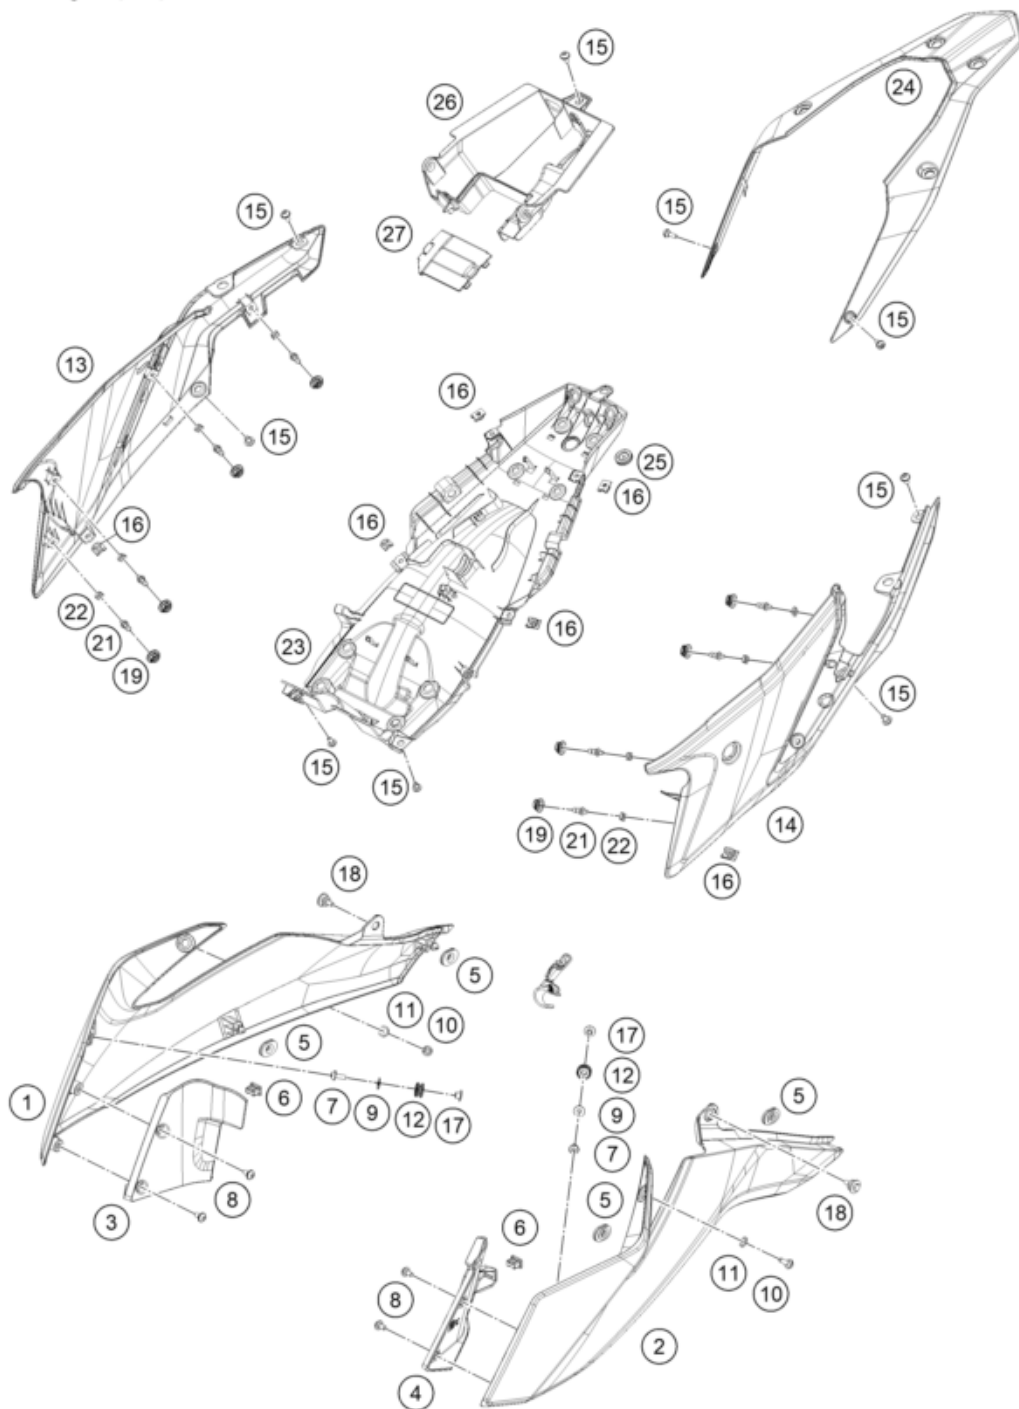

Skalierung: 25%, 75%, 75

Pos	Part Number	Description	Additional Text	Quantity
1	95808051000C1B	ADV390 SPOILER RH JG181297 RAL		1.00
2	95808050000C1B	ADV390 SPOILER LH JG181296 RAL		1.00
3	95808025000	Inner cover, top right		1.00
4	95808026000	Inside cover left		1.00
5	90108060003	GROMMET		4.00
6	90108060002	DAMP. RUBBER II RADIATOR PROT		2.00
7	90808043000	SPECIAL SCREW M6X1X16		2.00
8	93008040000	Screw M6X1X13		4.00
9	J125060005	washer plain id-6.2xod16xthk1x		2.00
10	J031060166	screw butn hd-m6x1xl 16xblkxst		2.00
11	93009059000	Washer nylon		2.00

12	95807013060	Tank bushing		2.00
13	95808042000	COWL SEAT LOWER RH		1.00
14	95808041000	rear cover		1.00
15	93008020060	Screw M6X1X9		9.00
16	93008084010	Range change metal nut M6		2.00
17	95807013070	Tank bushing		2.00
18	J025060196	bolt flange-m6x1x19xbrightxst		2.00
19	93011068010	Rubber grommet ignition lock c		6.00
21	95808041010	Pin quick release		8.00
22	95808041020	Special nut		8.00
23	95808019000	rear lower part		1.00
24	95808013000C1B	ADV390RALLY SEAT CWL UPR BLK G		1.00
25	95808019010	Rubber grommet, wire support s		1.00
26	95808023000	Rear part inner cover		1.00
27	95808023010	Starter relay cover		1.00