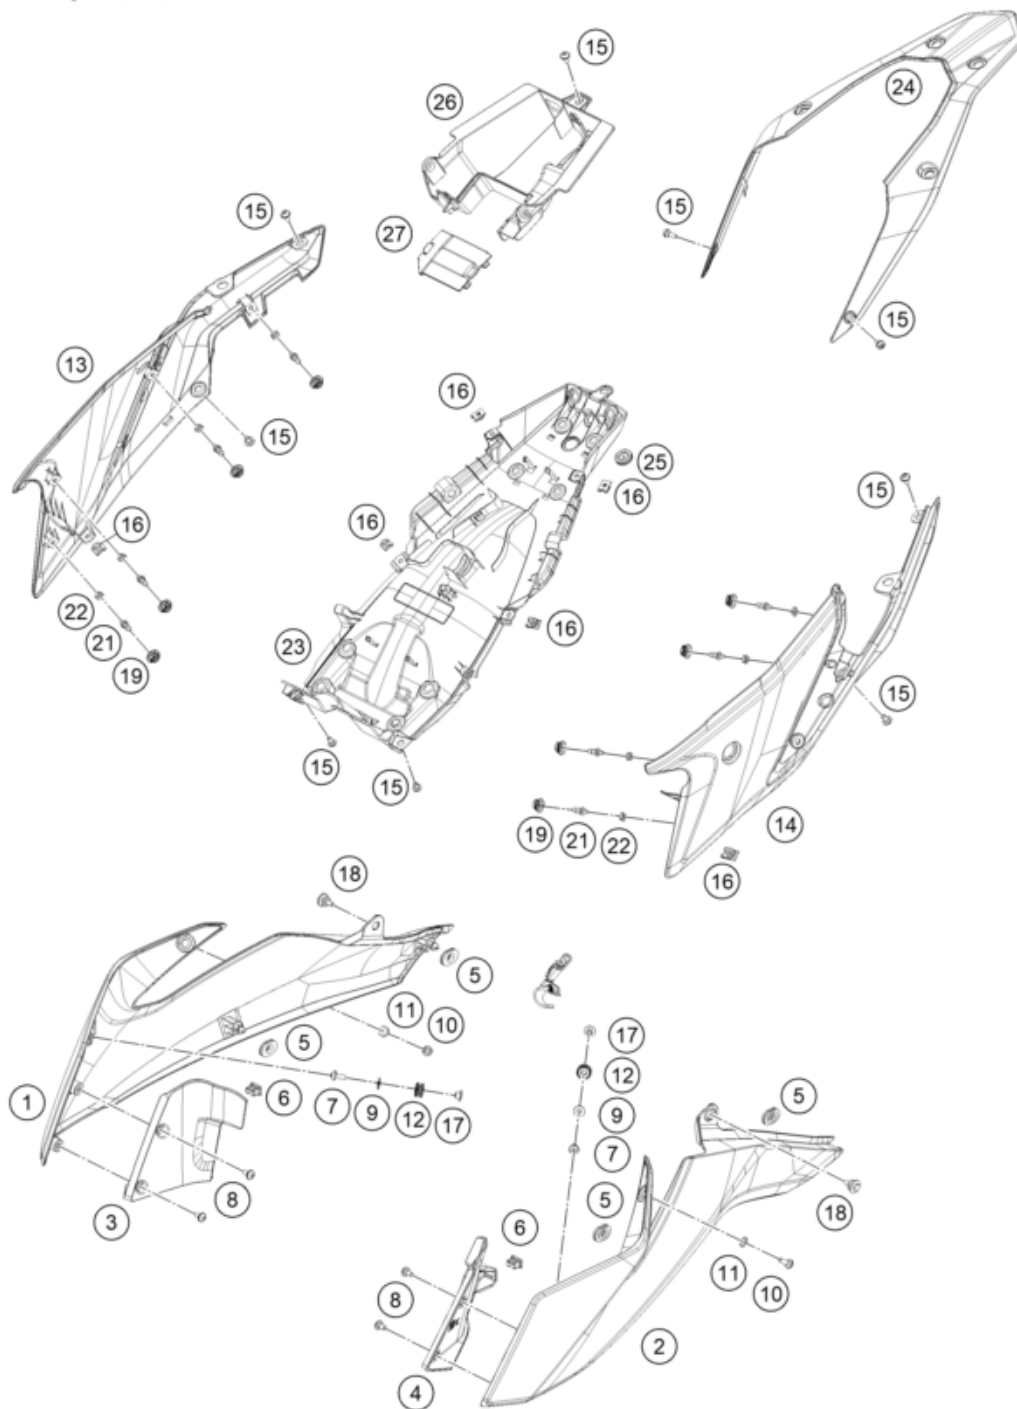

Skalierung: 25%, 75%, 75

Pos	Part Number	Description	Additional Text	Quantity
1	95808051000C1B	ADV390 SPOILER RH JG181297 RAL		1.00
2	95808050000C1B	ADV390 SPOILER LH JG181296 RAL		1.00
3	95808025000	Inner cover, top right		1.00
4	95808026000	Inside cover left		1.00
5	90108060003	GROMMET		4.00
6	90108060002	DAMP. RUBBER II RADIATOR PROT		2.00
7	90808043000	SPECIAL SCREW M6X1X16		2.00
8	93008040000	Screw M6X1X13		4.00
9	J125060005	washer plain id-6.2xod16xthk1x		2.00
10	J031060166	screw butn hd-m6x1xl 16xblkxst		2.00
11	93009059000	Washer nylon		2.00

12	95807013060	Tank bushing		2.00
13	95808042000	COWL SEAT LOWER RH		1.00
14	95808041000	rear cover		1.00
15	93008020060	Screw M6X1X9		9.00
16	93008084010	Range change metal nut M6		2.00
17	95807013070	Tank bushing		2.00
18	J025060196	bolt flange-m6x1x19xbrightxst		2.00
19	93011068010	Rubber grommet ignition lock c		6.00
21	95808041010	Pin quick release		8.00
22	95808041020	Special nut		8.00
23	95808019000	rear lower part		1.00
24	95808013000C1B	ADV390RALLY SEAT CWL UPR BLK G		1.00
25	95808019010	Rubber grommet, wire support s		1.00
26	95808023000	Rear part inner cover		1.00
27	95808023010	Starter relay cover		1.00