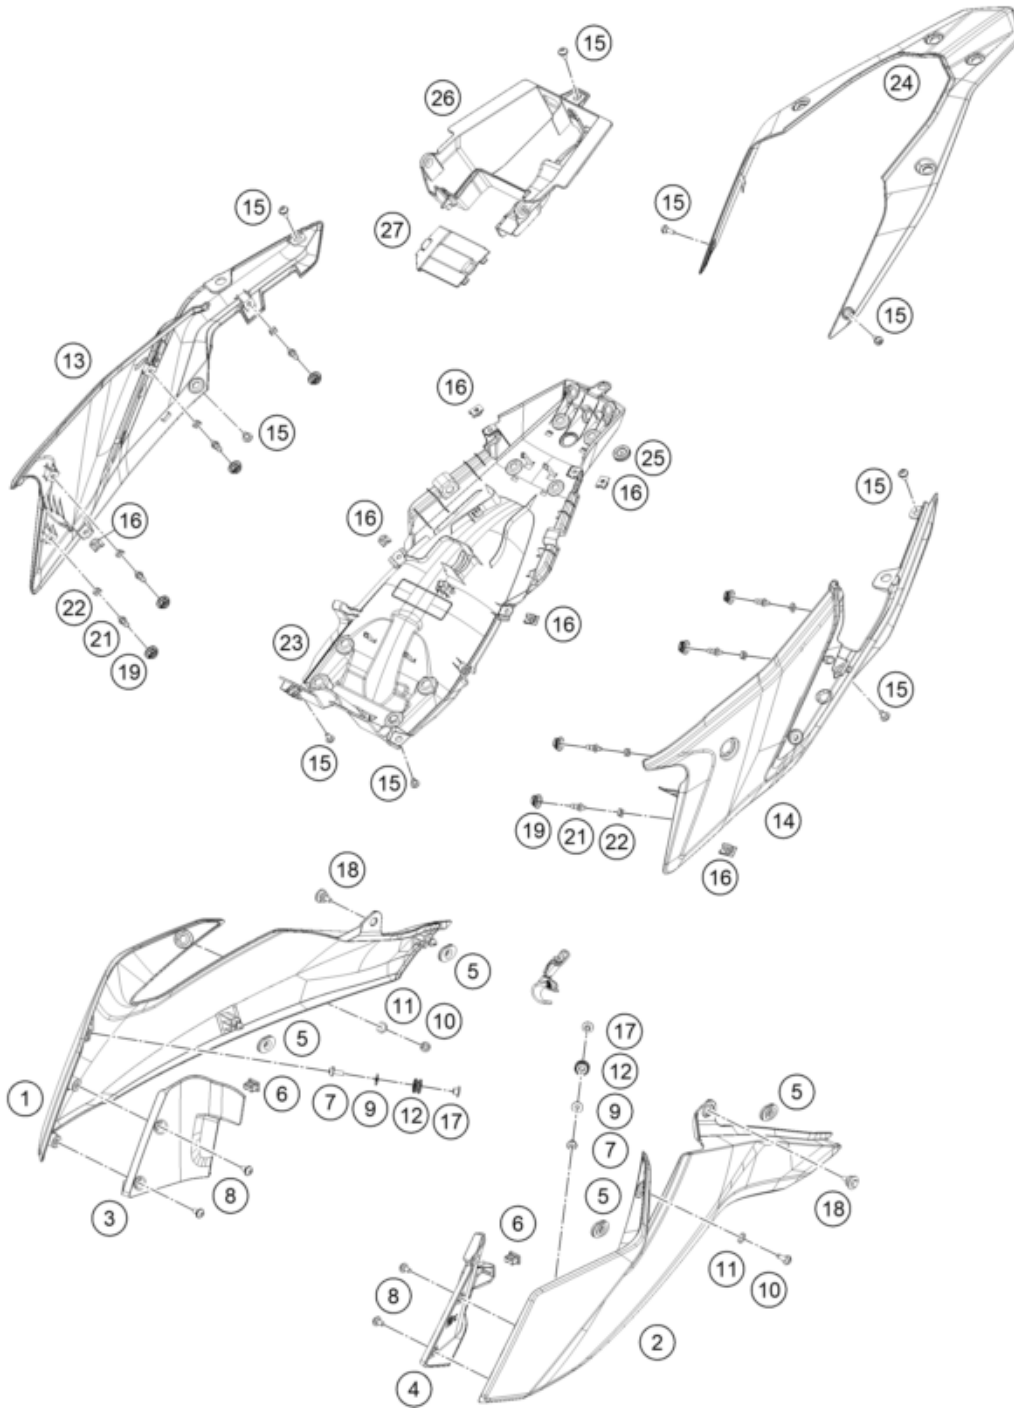

Skalierung: 25%, 75%, 75

Pos	Part Number	Description	Additional Text	Quantity
1	95808051000C1B	ADV390 SPOILER RH JG181297 RAL		1.00
2	95808050000C1B	ADV390 SPOILER LH JG181296 RAL		1.00
3	95808025000	Inner cover, top right		1.00
4	95808026000	Inside cover left		1.00
5	90108060003	GROMMET		4.00
6	90108060002	DAMP. RUBBER II RADIATOR PROT		2.00
7	90808043000	SPECIAL SCREW M6X1X16		2.00
8	93008040000	Screw M6X1X13		4.00
9	J125060005	washer plain id-6.2xod16xthk1x		2.00
10	J031060166	screw butn hd-m6x1xl 16xblkxst		2.00
11	93009059000	Washer nylon		2.00

12	95807013060	Tank bushing		2.00
13	95808042000	COWL SEAT LOWER RH		1.00
14	95808041000	rear cover		1.00
15	93008020060	Screw M6X1X9		9.00
16	93008084010	Range change metal nut M6		2.00
17	95807013070	Tank bushing		2.00
18	J025060196	bolt flange-m6x1x19xbrightxst		2.00
19	93011068010	Rubber grommet ignition lock c		6.00
21	95808041010	Pin quick release		8.00
22	95808041020	Special nut		8.00
23	95808019000	rear lower part		1.00
24	95808013000C1B	ADV390RALLY SEAT CWL UPR BLK G		1.00
25	95808019010	Rubber grommet, wire support s		1.00
26	95808023000	Rear part inner cover		1.00
27	95808023010	Starter relay cover		1.00