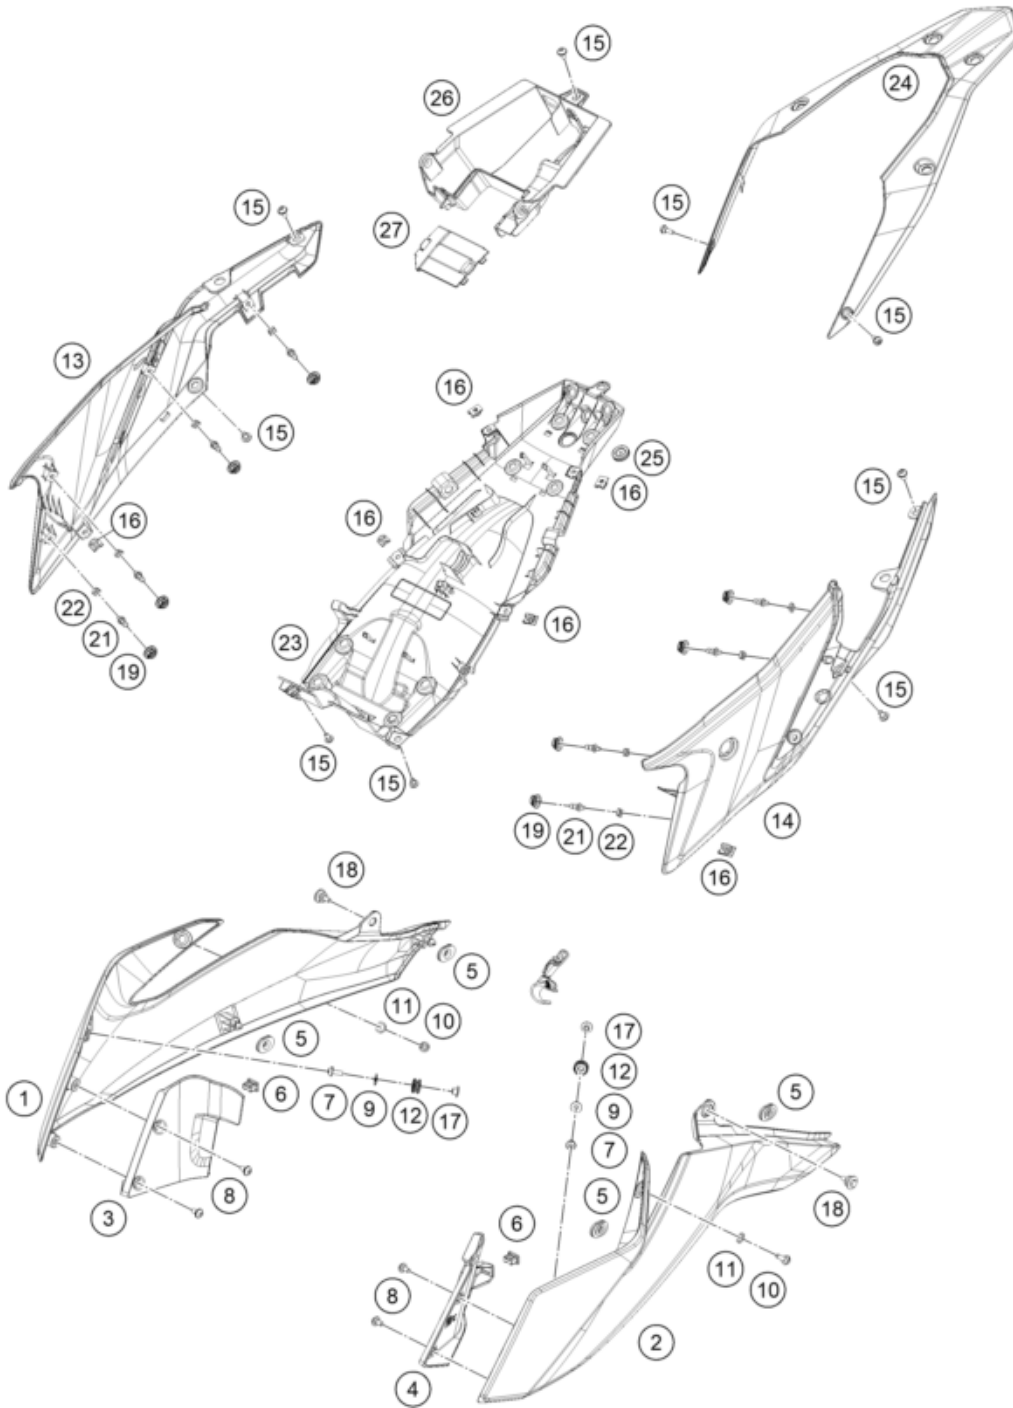

Skalierung: 25%, 75%, 75

Pos	Part Number	Description	Additional Text	Quantity
1	95808051000C1B	ADV390 SPOILER RH JG181297 RAL		1.00
2	95808050000C1B	ADV390 SPOILER LH JG181296 RAL		1.00
3	95808025000	Inner cover, top right		1.00
4	95808026000	Inside cover left		1.00
5	90108060003	GROMMET		4.00
6	90108060002	DAMP. RUBBER II RADIATOR PROT		2.00
7	90808043000	SPECIAL SCREW M6X1X16		2.00
8	93008040000	Screw M6X1X13		4.00
9	J125060005	washer plain id-6.2xod16xthk1x		2.00
10	J031060166	screw butn hd-m6x1xl 16xblkxst		2.00
11	93009059000	Washer nylon		2.00

12	95807013060	Tank bushing		2.00
13	95808042000	COWL SEAT LOWER RH		1.00
14	95808041000	rear cover		1.00
15	93008020060	Screw M6X1X9		9.00
16	93008084010	Range change metal nut M6		2.00
17	95807013070	Tank bushing		2.00
18	J025060196	bolt flange-m6x1x19xbrightxst		2.00
19	93011068010	Rubber grommet ignition lock c		6.00
21	95808041010	Pin quick release		8.00
22	95808041020	Special nut		8.00
23	95808019000	rear lower part		1.00
24	95808013000C1B	ADV390RALLY SEAT CWL UPR BLK G		1.00
25	95808019010	Rubber grommet, wire support s		1.00
26	95808023000	Rear part inner cover		1.00
27	95808023010	Starter relay cover		1.00