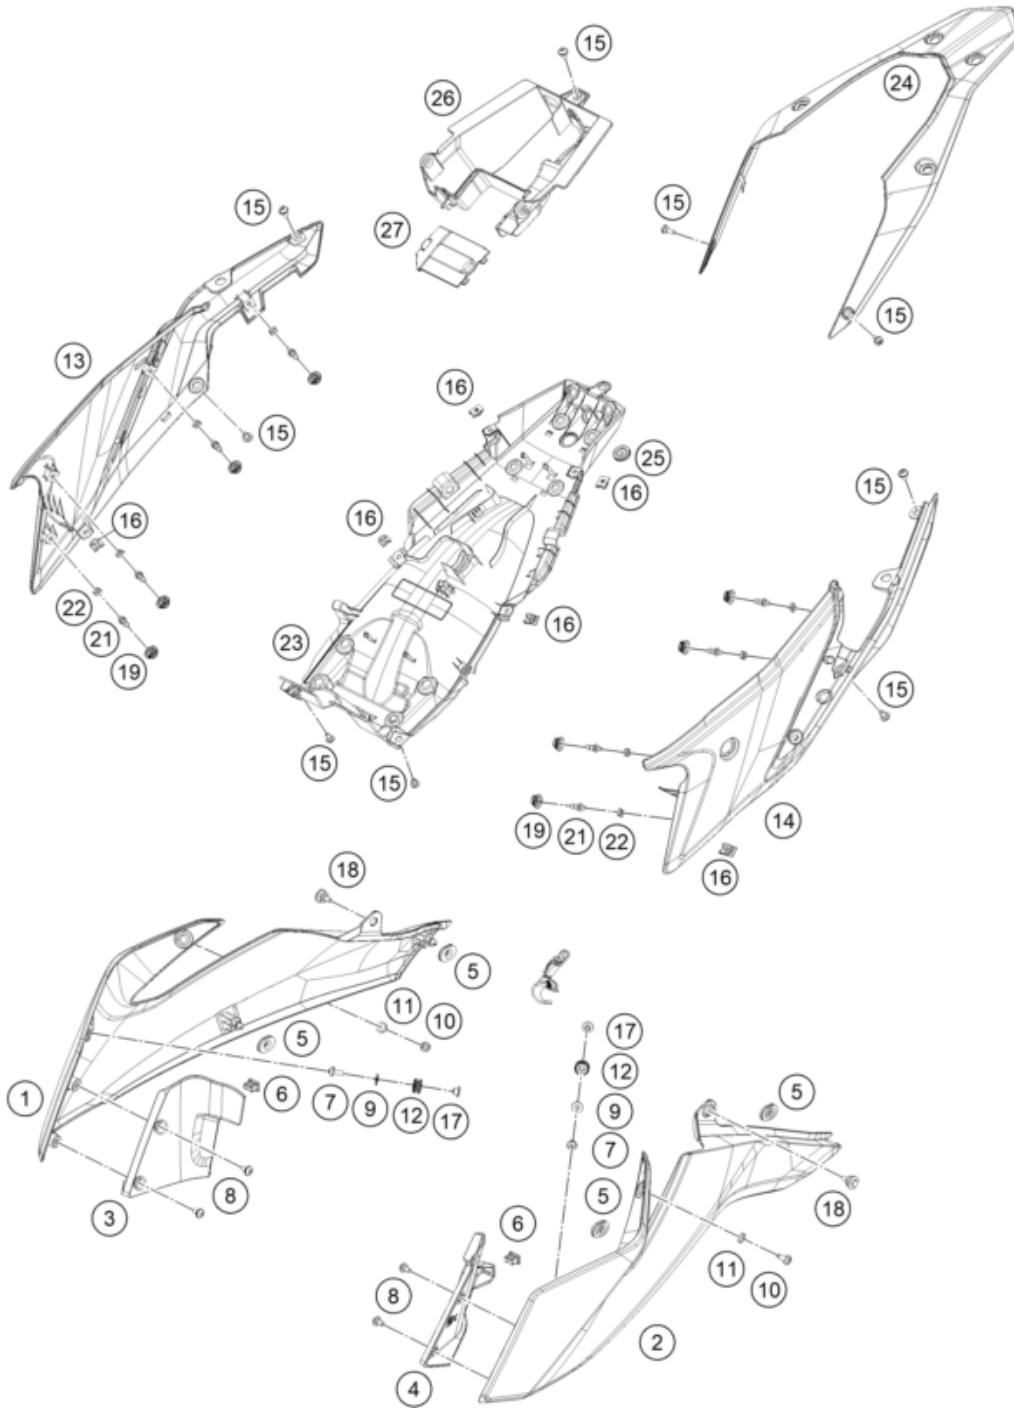

Skalierung: 25%, 75%, 75

| Pos | Part Number    | Description                    | Additional Text | Quantity |
|-----|----------------|--------------------------------|-----------------|----------|
| 1   | 95808051000C1B | ADV390 SPOILER RH JG181297 RAL |                 | 1.00     |
| 2   | 95808050000C1B | ADV390 SPOILER LH JG181296 RAL |                 | 1.00     |
| 3   | 95808025000    | Inner cover, top right         |                 | 1.00     |
| 4   | 95808026000    | Inside cover left              |                 | 1.00     |
| 5   | 90108060003    | GROMMET                        |                 | 4.00     |
| 6   | 90108060002    | DAMP. RUBBER II RADIATOR PROT  |                 | 2.00     |
| 7   | 90808043000    | SPECIAL SCREW M6X1X16          |                 | 2.00     |
| 8   | 93008040000    | Screw M6X1X13                  |                 | 4.00     |
| 9   | J125060005     | washer plain id-6.2xod16xthk1x |                 | 2.00     |
| 10  | J031060166     | screw butn hd-m6x1xl 16xblkxst |                 | 2.00     |
| 11  | 93009059000    | Washer nylon                   |                 | 2.00     |