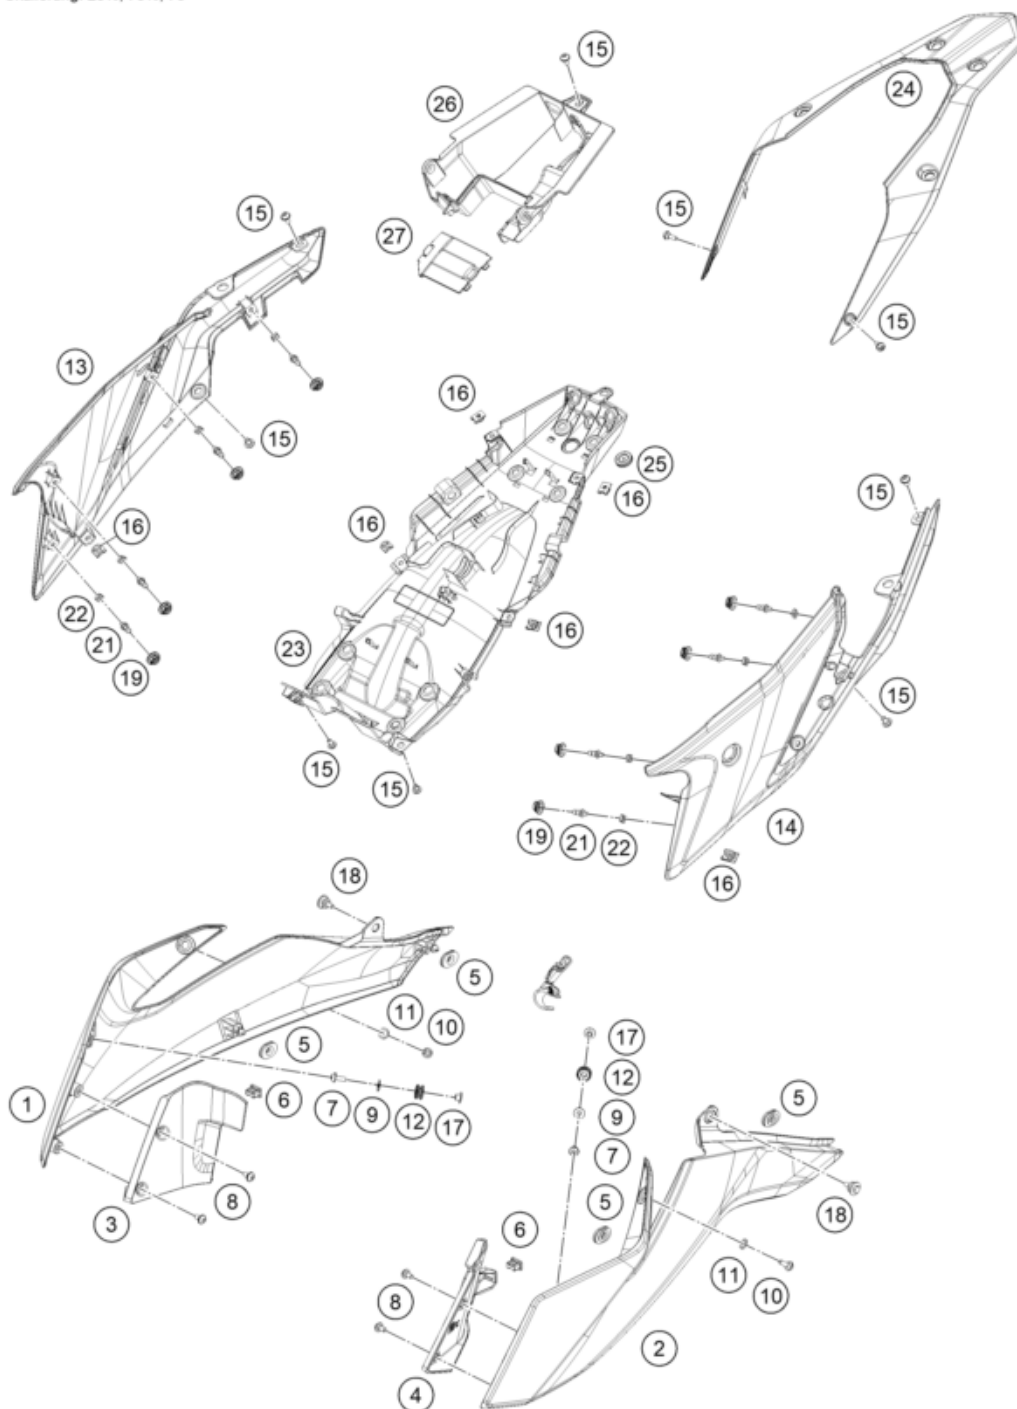

Skalierung: 25%, 75%, 75

Pos	Part Number	Description	Additional Text	Quantity
1	95808051000C1B	ADV390 SPOILER RH JG181297 RAL		1.00
2	95808050000C1B	ADV390 SPOILER LH JG181296 RAL		1.00
3	95808025000	Inner cover, top right		1.00
4	95808026000	Inside cover left		1.00
5	90108060003	GROMMET		4.00
6	90108060002	DAMP. RUBBER II RADIATOR PROT		2.00
7	90808043000	SPECIAL SCREW M6X1X16		2.00
8	93008040000	Screw M6X1X13		4.00
9	J125060005	washer plain id-6.2xod16xthk1x		2.00
10	J031060166	screw butn hd-m6x1xl 16xblkxst		2.00
11	93009059000	Washer nylon		2.00

12	95807013060	Tank bushing		2.00
13	95808042000	COWL SEAT LOWER RH		1.00
14	95808041000	rear cover		1.00
15	93008020060	Screw M6X1X9		9.00
16	93008084010	Range change metal nut M6		2.00
17	95807013070	Tank bushing		2.00
18	J025060196	bolt flange-m6x1x19xbrightxst		2.00
19	93011068010	Rubber grommet ignition lock c		6.00
21	95808041010	Pin quick release		8.00
22	95808041020	Special nut		8.00
23	95808019000	rear lower part		1.00
24	95808013000C1B	ADV390RALLY SEAT CWL UPR BLK G		1.00
25	95808019010	Rubber grommet, wire support s		1.00
26	95808023000	Rear part inner cover		1.00
27	95808023010	Starter relay cover		1.00