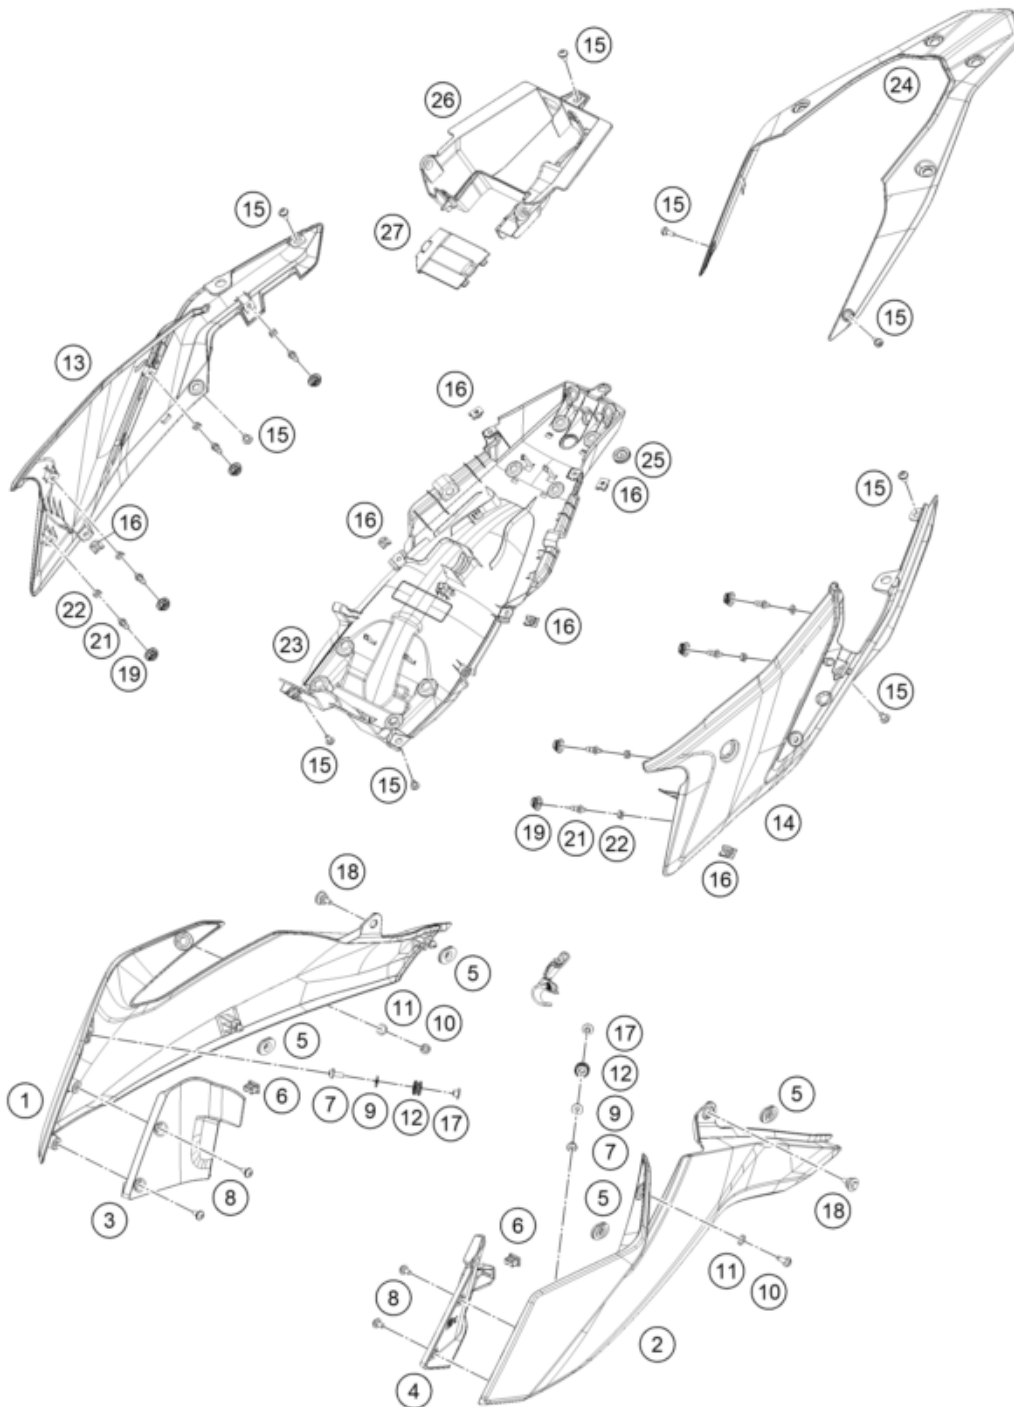

Skalierung: 25%, 75%, 75

Pos	Part Number	Description	Additional Text	Quantity
1	95808051000C1B	ADV390 SPOILER RH JG181297 RAL		1.00
2	95808050000C1B	ADV390 SPOILER LH JG181296 RAL		1.00
3	95808025000	Inner cover, top right		1.00
4	95808026000	Inside cover left		1.00
5	90108060003	GROMMET		4.00
6	90108060002	DAMP. RUBBER II RADIATOR PROT		2.00
7	90808043000	SPECIAL SCREW M6X1X16		2.00
8	93008040000	Screw M6X1X13		4.00
9	J125060005	washer plain id-6.2xod16xthk1x		2.00
10	J031060166	screw butn hd-m6x1xl 16xblkxst		2.00
11	93009059000	Washer nylon		2.00

12	95807013060	Tank bushing		2.00
13	95808042000	COWL SEAT LOWER RH		1.00
14	95808041000	rear cover		1.00
15	93008020060	Screw M6X1X9		9.00
16	93008084010	Range change metal nut M6		2.00
17	95807013070	Tank bushing		2.00
18	J025060196	bolt flange-m6x1x19xbrightxst		2.00
19	93011068010	Rubber grommet ignition lock c		6.00
21	95808041010	Pin quick release		8.00
22	95808041020	Special nut		8.00
23	95808019000	rear lower part		1.00
24	95808013000C1B	ADV390RALLY SEAT CWL UPR BLK G		1.00
25	95808019010	Rubber grommet, wire support s		1.00
26	95808023000	Rear part inner cover		1.00
27	95808023010	Starter relay cover		1.00