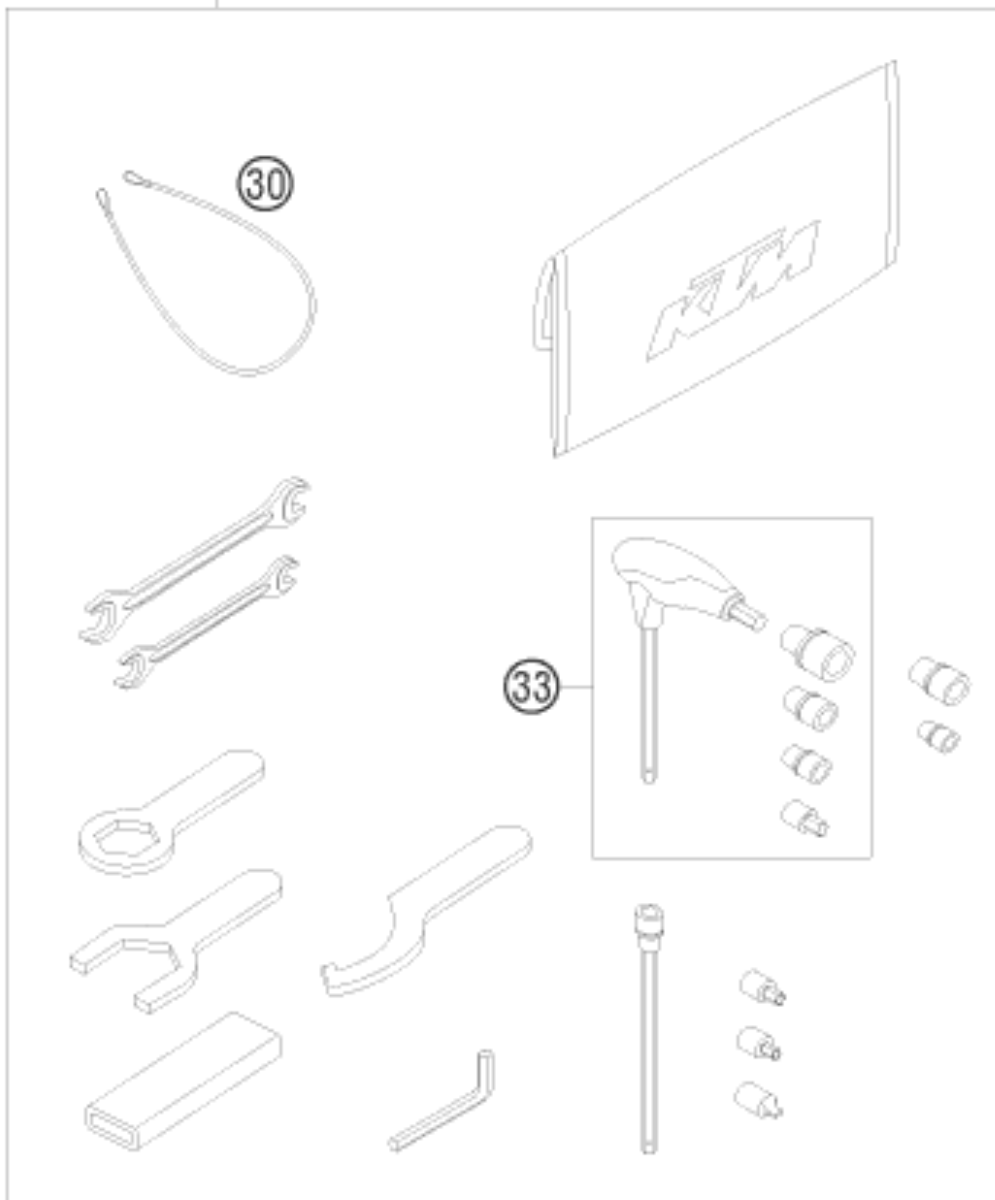

0

OHNE ABBILDUNG
WITHOUT ILLUSTRATION

1

TECHNISCHE DOKUMENTATION
TECHNICAL DOCUMENTATION
DOCUMENTACION TECNICA
DOCUMENTATION TECHNIQUE
NOTE TECNICHE

29

Pos	Part Number	Description	Additional Text	Quantity
0	0025080556	HH collar screw M8x55 TX40		2.00
0	0025080506	HH collar screw M8x50 TX40		2.00
0	60012081200	license plate mouning plate	FOR AUS ONLY	1.00
0	69003048033	FOOTREST SUPPORT REAR L/S CPL.		1.00
0	69003049033	FOOTREST SUPPORT REAR R/S CPL.		1.00
0	0024060156	HH collar screw M6x15 TX30	ONLY USA	4.00

0	0021060003	Washer DIN9021-A 6.4	ONLY USA	4.00
0	0985060003	Self lock. nut DIN985-M6-A2		4.00
0	58412080050	BRACKET FOR REFLECTOR		1.00
0	40006006000	WASHER 6MM		2.00
0	0966050163	OVAL HEAD SCREW DIN0966-M 5X16		2.00
0	0985050003	Self locking nut DIN 985 M5		2.00
0	0125050003	WASHER DIN0125-A 5,3		2.00
0	58412080000	REFLECTOR RED	EU+AUS	1.00
0	69007047000	PASSENGER SEAT		1.00
0	00063099111	BAG FOR INSTR. MANUAL 245X170		1.00
0	312305	DOCUMENTS BAG 2006		1.00
0	312313	KTM BALLPOINT PEN ORANGE		1.00
0	3210039	CUSTOMER WELCOME LETTER		1.00
1	3211250	OWN. MANUAL 1190 RC8 08		1.00
1	3CF9986H0EN	SPM CHASSIS RC8 JPN 2008		1.00
1	3CM089850HEN	SPM ENGINE RC8 08		1.00
29	69029099000	TOOL KIT		1.00
30	60012015000	HELMET LOCK 04		1.00
33	60029070200	T-WRENCH WS=6/8/10 TX=45 B&F		1.00