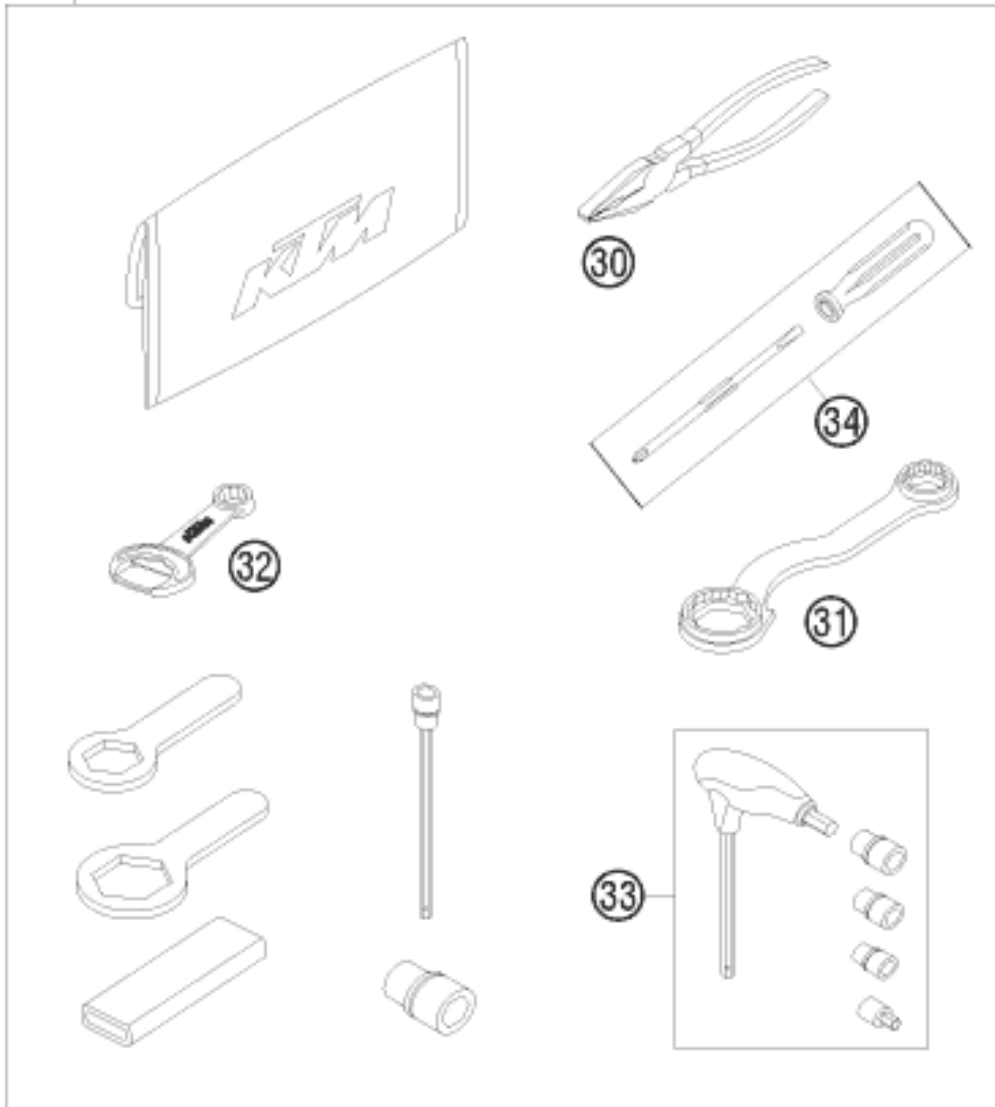

0

OHNE ABBILDUNG
WITHOUT ILLUSTRATION

1

TECHNISCHE DOKUMENTATION
TECHNICAL DOCUMENTATION
DOCUMENTACION TECNICA
DOCUMENTATION TECHNIQUE
NOTE TECNICHE

29

Pos	Part Number	Description	Additional Text	Quantity
0	00063099111	BAG FOR INSTR. MANUAL 245X170		1.00
0	312305	DOCUMENTS BAG 2006		1.00
0	312313	KTM BALLPOINT PEN ORANGE		1.00
0	3210039	CUSTOMER WELCOME LETTER		1.00
0	63003090000	UNDERRIDE PROTECTION 06		1.00
0	0019080206S	FLAT HEAD SCREW M. ISA45 M8X20		2.00
0	6250304803301S	FOOTREST BRACKET LEFT CPL. 07		1.00
0	6250304903301S	FOOTREST BRACKET RIGHT CPL. 07		1.00
0	0019080266S	COUNTER-SUNK SCREW ISA45 M8X26	ONLY FOR 78003023081	4.00
0	58303061100	SPECIAL WASHER ALU 8X24 MM ELO		2.00

0	0025080306	HH collar screw M8x30		2.00
0	0125080003	washer DIN 125 A -8.4		2.00
0	58412040100	Rear view mirror, left/right		2.00
0	60012081200	license plate mouning plate	FOR AUS ONLY	1.00
0	0024060156	HH collar screw M6x15 TX30	ONLY USA	4.00
0	0021060003	Washer DIN9021-A 6.4	ONLY USA	4.00
0	0985060003	Self lock. nut DIN985-M6-A2		4.00
0	58412080000	REFLECTOR RED	EU+AUS	1.00
0	58412080050	BRACKET FOR REFLECTOR		1.00
0	0966050163	OVAL HEAD SCREW DIN0966-M 5X16		2.00
0	40006006000	WASHER 6MM		2.00
0	0125050003	WASHER DIN0125-A 5,3		2.00
0	0985050003	Self locking nut DIN 985 M5		2.00
1	3211240	OWN. MAN. 950 SUPEREND 08/09		1.00
1	3CM089836HEN	SPM ENGINE 950 SUPERENDUROUSA		1.00
1	3CF9875H9EN	SPM CHASSIS 950 SUPERENDUROUS		1.00
29	63029099100	TOOL SET 950 SUPERENDURO 08		1.00
30	53012028200	GRIP ORANGE B&F		1.00
31	50329080100	WRENCH SW=17/21/27/32 B&F		1.00
32	50329071000	WRENCH WS=13/17		1.00
33	60029070200	T-WRENCH WS=6/8/10 TX=45 B&F		1.00
34	53012024100	SCREW DRIVER L=105MM		1.00