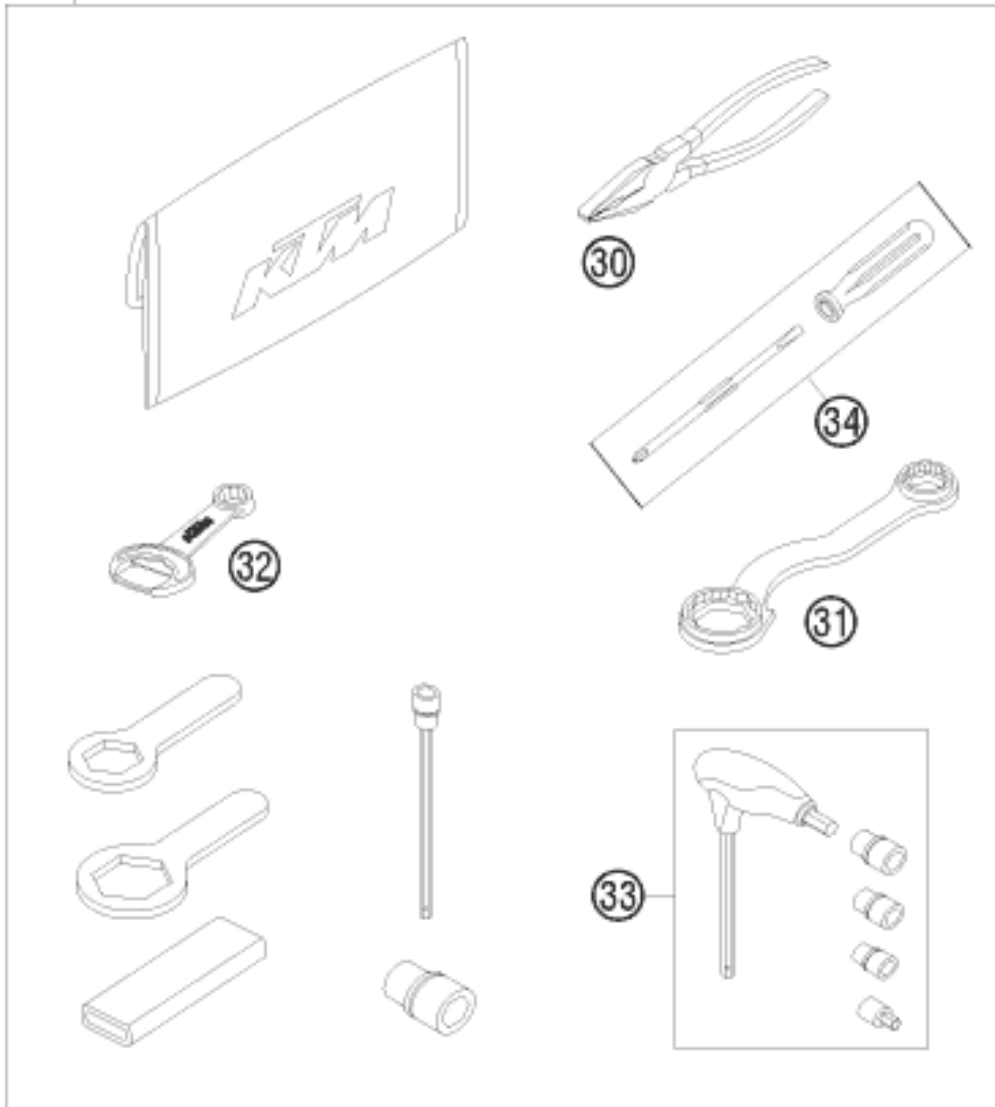

0

OHNE ABBILDUNG  
WITHOUT ILLUSTRATION

1

TECHNISCHE DOKUMENTATION  
TECHNICAL DOCUMENTATION  
DOCUMENTACION TECNICA  
DOCUMENTATION TECHNIQUE  
NOTE TECNICHE

29

Pos	Part Number	Description	Additional Text	Quantity
0	00063099111	BAG FOR INSTR. MANUAL 245X170		1.00
0	312305	DOCUMENTS BAG 2006		1.00
0	312313	KTM BALLPOINT PEN ORANGE		1.00
0	3210039	CUSTOMER WELCOME LETTER		1.00
0	63003090000	UNDERRIDE PROTECTION 06		1.00
0	0019080206S	FLAT HEAD SCREW M. ISA45 M8X20		2.00
0	6250304803301S	FOOTREST BRACKET LEFT CPL. 07		1.00
0	6250304903301S	FOOTREST BRACKET RIGHT CPL. 07		1.00
0	0019080266S	COUNTER-SUNK SCREW ISA45 M8X26	ONLY FOR 78003023081	4.00
0	58303061100	SPECIAL WASHER ALU 8X24 MM ELO		2.00

0	0025080306	HH collar screw M8x30		2.00
0	0125080003	washer DIN 125 A -8.4		2.00
0	58412040100	Rear view mirror, left/right		2.00
0	60012081200	license plate mouning plate	FOR AUS ONLY	1.00
0	0024060156	HH collar screw M6x15 TX30	ONLY USA	4.00
0	0021060003	Washer DIN9021-A 6.4	ONLY USA	4.00
0	0985060003	Self lock. nut DIN985-M6-A2		4.00
0	58412080000	REFLECTOR RED	EU+AUS	1.00
0	58412080050	BRACKET FOR REFLECTOR		1.00
0	0966050163	OVAL HEAD SCREW DIN0966-M 5X16		2.00
0	40006006000	WASHER 6MM		2.00
0	0125050003	WASHER DIN0125-A 5,3		2.00
0	0985050003	Self locking nut DIN 985 M5		2.00
1	3211240	OWN. MAN. 950 SUPEREND 08/09		1.00
1	3CM089836HEN	SPM ENGINE 950 SUPERENDUROUSA		1.00
1	3CF9875H9EN	SPM CHASSIS 950 SUPERENDUROUS		1.00
29	63029099100	TOOL SET 950 SUPERENDURO 08		1.00
30	53012028200	GRIP ORANGE B&F		1.00
31	50329080100	WRENCH SW=17/21/27/32 B&F		1.00
32	50329071000	WRENCH WS=13/17		1.00
33	60029070200	T-WRENCH WS=6/8/10 TX=45 B&F		1.00
34	53012024100	SCREW DRIVER L=105MM		1.00