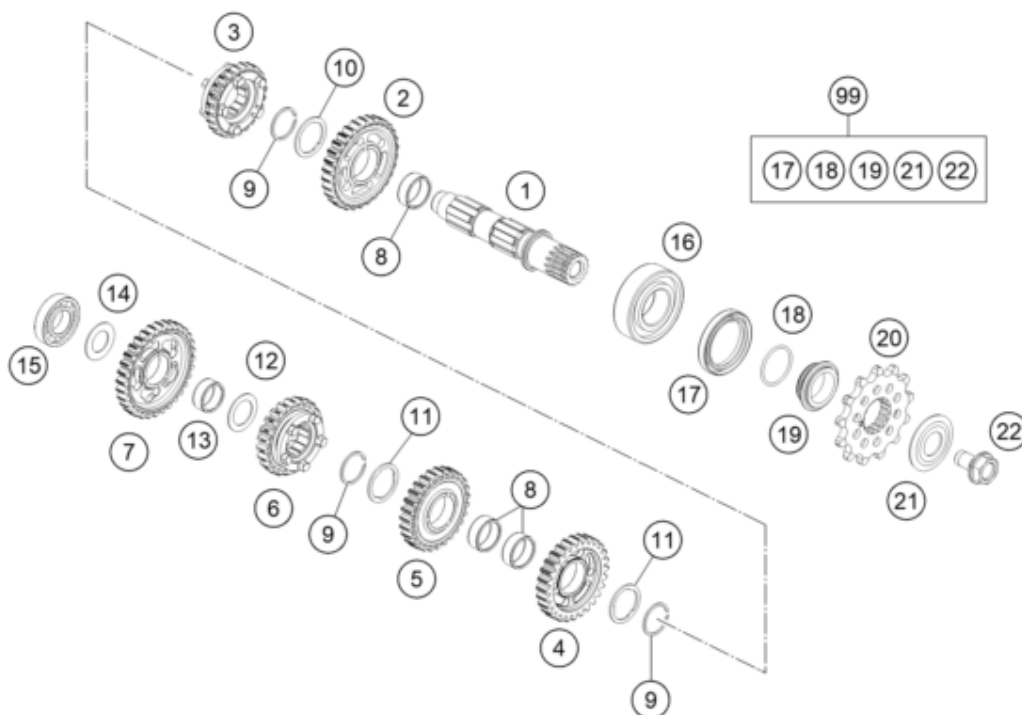

ACHTUNG !!!
Bei Bestellung von Getrieberädern, Markierung beachten.

CAUTION !!!
When ordering transmission gears, check marking.

Pos	Part Number	Description	Additional Text	Quantity
1	50533010100	pinion shaft		1.00
2	50533012000	Idler gear 2nd gear not=30		1.00
3	50533016000	Sliding gear, 6th gear, teeth=		1.00
4	50533013000	Idler gear, 3rd gear, not=28		1.00
5	50533014000	Idler 4th gear not=27		1.00
6	50533015000	Sliding gear, 5th gear, teeth=		1.00
7	50533011000	Idler gear, 1st gear, teeth=32		1.00
8	0405222611	NEEDLE BEAR.K 22X26X10 DIVIDED		3.00
9	0417024000	CIRCLIP WS24		3.00
10	77733044000	STOP DISC 24X32X1,5		1.00
11	77733043000	STOP DISC 23,4X31X1,5		2.00
12	54833080000	STOP DISC 20,2X30X1		1.00
13	0405202410	NEEDLE BEARING K20X24X10		1.00
14	56033030000	STOP DISC 17,2X30X1		1.00
15	0625160031	GROOVED BALL B. 16003 C4 J1		1.00
16	0625062054	BALL BEARING 6205 C3 NTN		1.00
17	0760324571	SHAFT SEAL RING 32X45X7 BSLNBR		1.00

18	0770020220	O-RING 25,12X1,78 NBR70		1.00
19	78133014000	SPACER SLEEVE COUNTER		1.00
20	A46033029013	Front sprocket 13 teeth		1.00
21	59033034000	Spring washer 17.2X40X1.5		1.00
22	59033029000	HH COLLAR SCREW M10X18 10.9		1.00
99	00050000991	Repair kit countershaft 125		1.00