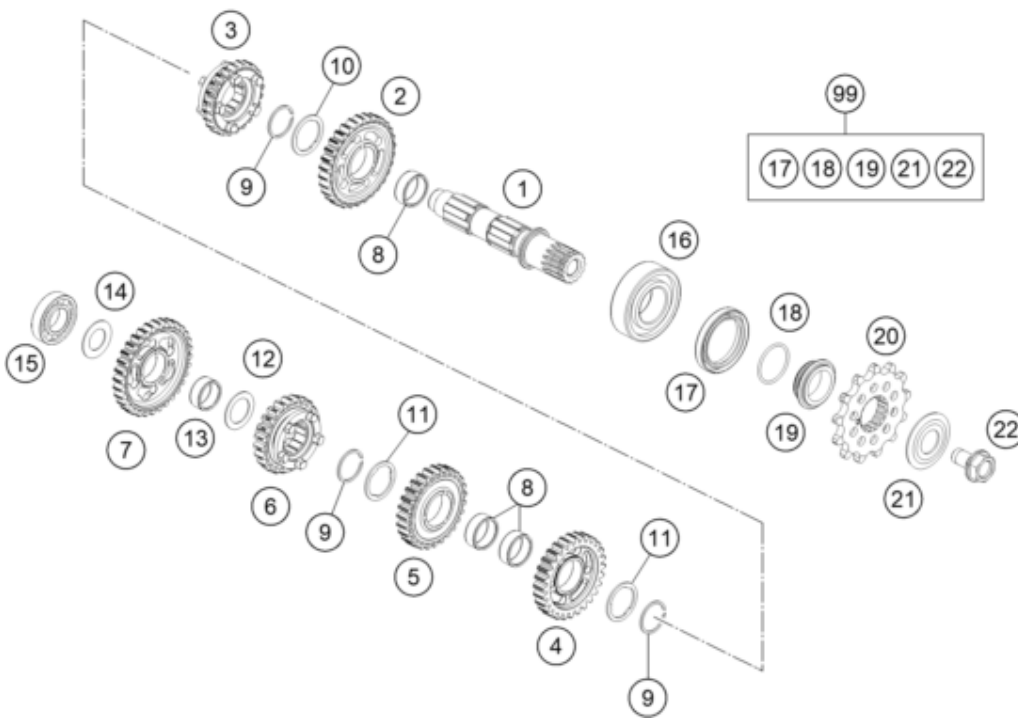

ACHTUNG !!!
Bei Bestellung von Getrieberädern, Markierung beachten.

CAUTION !!!
When ordering transmission gears, check marking.

Pos	Part Number	Description	Additional Text	Quantity
1	50533010100	pinion shaft		1.00
2	50533012000	Idler gear 2nd gear not=30		1.00
3	50533016000	Sliding gear, 6th gear, teeth=		1.00
4	50533013000	Idler gear, 3rd gear, not=28		1.00
5	50533014000	Idler 4th gear not=27		1.00
6	50533015000	Sliding gear, 5th gear, teeth=		1.00
7	50533011000	Idler gear, 1st gear, teeth=32		1.00
8	0405222611	NEEDLE BEAR.K 22X26X10 DIVIDED		3.00
9	0417024000	CIRCLIP WS24		3.00
10	77733044000	STOP DISC 24X32X1,5		1.00
11	77733043000	STOP DISC 23,4X31X1,5		2.00
12	54833080000	STOP DISC 20,2X30X1		1.00
13	0405202410	NEEDLE BEARING K20X24X10		1.00
14	56033030000	STOP DISC 17,2X30X1		1.00
15	0625160031	GROOVED BALL B. 16003 C4 J1		1.00
16	0625062054	BALL BEARING 6205 C3 NTN		1.00
17	0760324571	SHAFT SEAL RING 32X45X7 BSLNBR		1.00

18	0770020220	O-RING 25,12X1,78 NBR70		1.00
19	78133014000	SPACER SLEEVE COUNTER		1.00
20	A46033029013	Front sprocket 13 teeth		1.00
21	59033034000	Spring washer 17.2X40X1.5		1.00
22	59033029000	HH COLLAR SCREW M10X18 10.9		1.00
99	00050000991	Repair kit countershaft 125		1.00