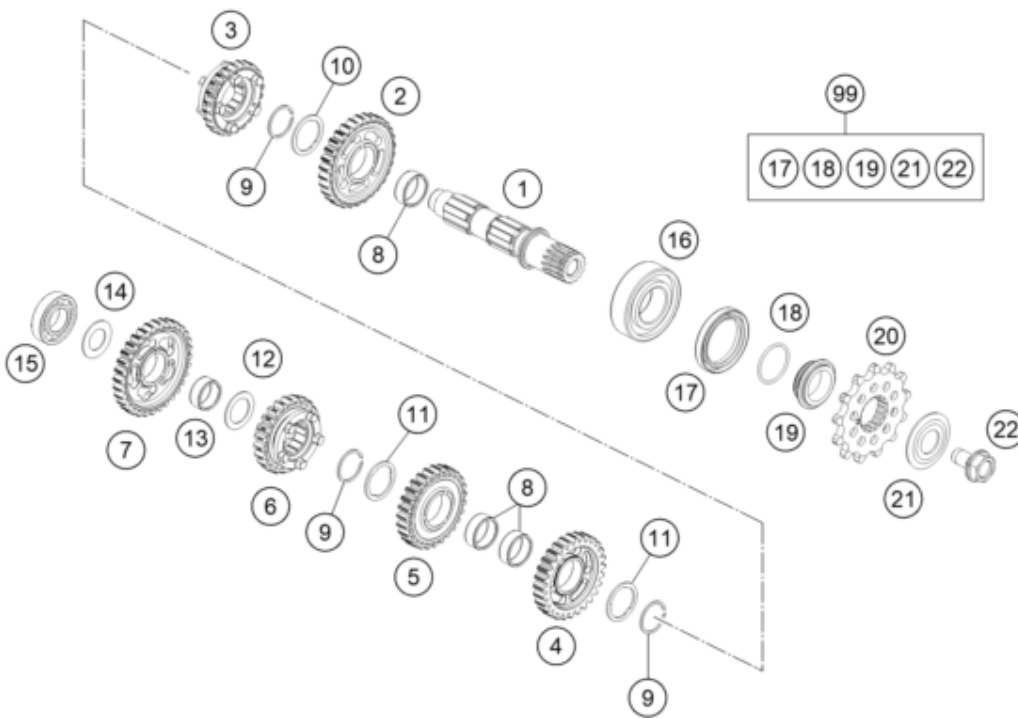

**ACHTUNG !!!**  
Bei Bestellung von Getrieberädern, Markierung beachten.

**CAUTION !!!**  
When ordering transmission gears, check marking.

Pos	Part Number	Description	Additional Text	Quantity
1	50533010100	pinion shaft		1.00
2	50533012000	Idler gear 2nd gear not=30		1.00
3	50533016000	Sliding gear, 6th gear, teeth=		1.00
4	50533013000	Idler gear, 3rd gear, not=28		1.00
5	50533014000	Idler 4th gear not=27		1.00
6	50533015000	Sliding gear, 5th gear, teeth=		1.00
7	50533011000	Idler gear, 1st gear, teeth=32		1.00
8	0405222611	NEEDLE BEAR.K 22X26X10 DIVIDED		3.00
9	0417024000	CIRCLIP WS24		3.00
10	77733044000	STOP DISC 24X32X1,5		1.00
11	77733043000	STOP DISC 23,4X31X1,5		2.00
12	54833080000	STOP DISC 20,2X30X1		1.00
13	0405202410	NEEDLE BEARING K20X24X10		1.00
14	56033030000	STOP DISC 17,2X30X1		1.00
15	0625160031	GROOVED BALL B. 16003 C4 J1		1.00
16	0625062054	BALL BEARING 6205 C3 NTN		1.00
17	0760324571	SHAFT SEAL RING 32X45X7 BSLNBR		1.00

18	0770020220	O-RING 25,12X1,78 NBR70		1.00
19	78133014000	SPACER SLEEVE COUNTER		1.00
20	79233029013	Sprocket 13-t		1.00
21	59033034000	Spring washer 17.2X40X1.5		1.00
22	59033029000	HH COLLAR SCREW M10X18 10.9		1.00
99	50533010110	Counter shaft repair kit 125/1		1.00