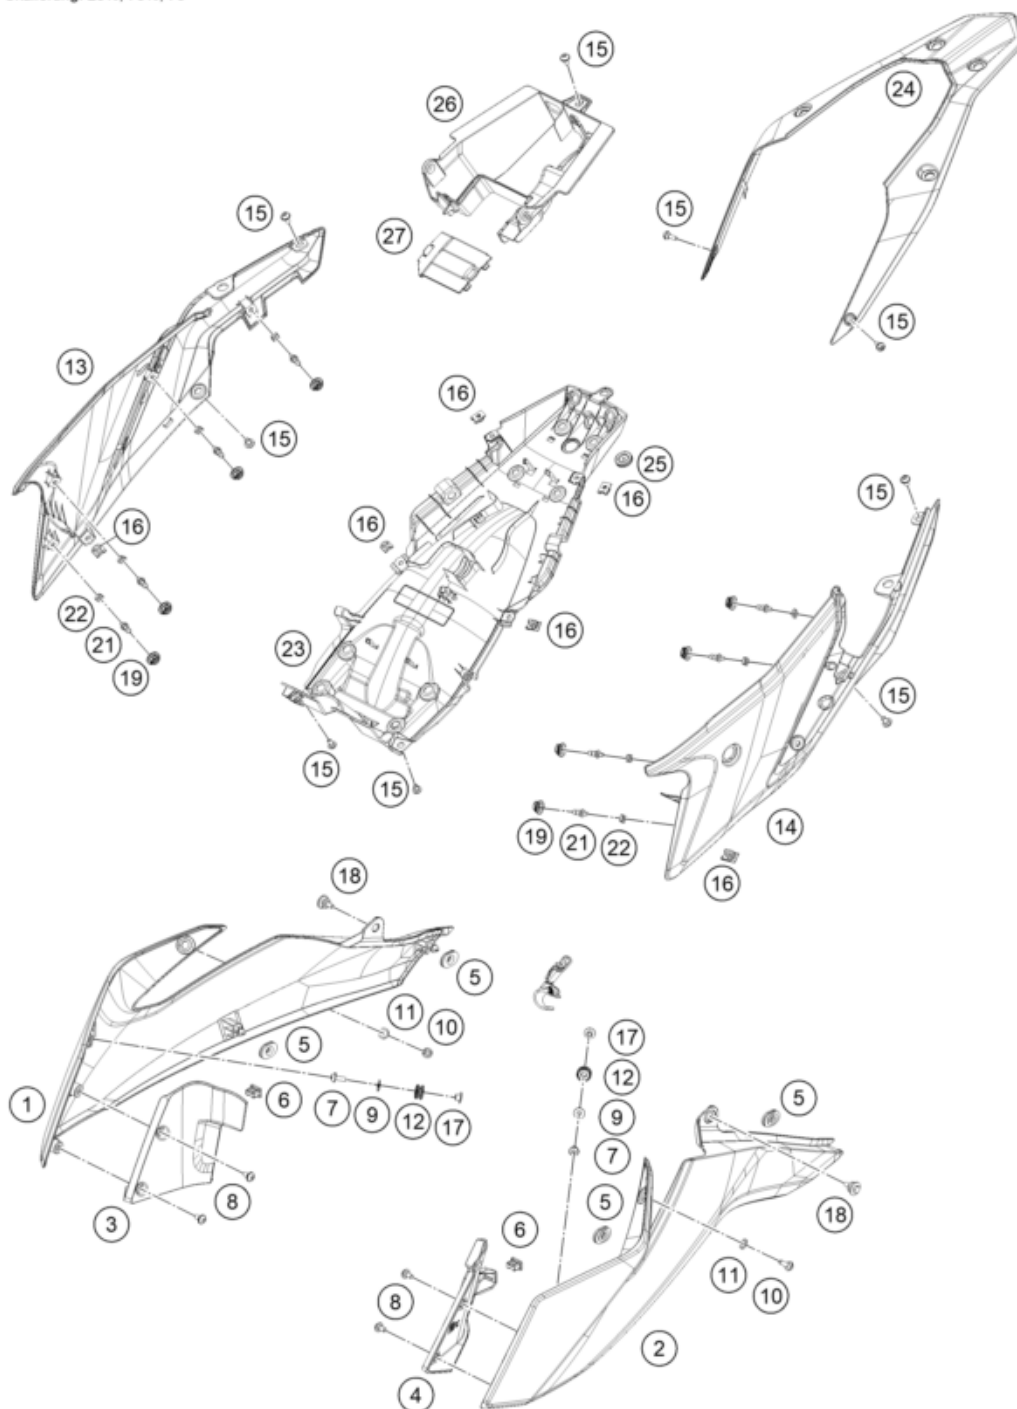

Skalierung: 25%, 75%, 75

Pos	Part Number	Description	Additional Text	Quantity
1	95808051000EBC	ADV390 TANK SPOILER RH EB ORG	with decal	1.00
2	95808050000EBC	ADV390 TANK SPOILER LH EB ORG	with decal	1.00
3	95808025000	Inner cover, top right		1.00
4	95808026000	Inside cover left		1.00
5	90108060003	GROMMET		4.00
6	90108060002	DAMP. RUBBER II RADIATOR PROT		2.00
7	90808043000	SPECIAL SCREW M6X1X16		2.00
8	93008040000	Screw M6X1X13		4.00
9	J125060005	washer plain id-6.2xod16xthk1x		2.00
10	J031060166	screw butn hd-m6x1xl 16xblkxst		2.00
11	93009059000	Washer nylon		2.00

12	95807013060	Tank bushing		2.00
13	95808042000	COWL SEAT LOWER RH		1.00
14	95808041000	rear cover		1.00
15	93008020060	Screw M6X1X9		9.00
16	93008084010	Range change metal nut M6		2.00
17	95807013070	Tank bushing		2.00
18	J025060196	bolt flange-m6x1x19xbrightxst		2.00
19	93011068010	Rubber grommet ignition lock c		6.00
21	95808041010	Pin quick release		8.00
22	95808041020	Special nut		8.00
23	95808019000	rear lower part		1.00
24	95808013000ABD	ADV.390 SEATCOWL UPPRJG181309	with decal	1.00
25	95808019010	Rubber grommet, wire support s		1.00
26	95808023000	Rear part inner cover		1.00
27	95808023010	Starter relay cover		1.00