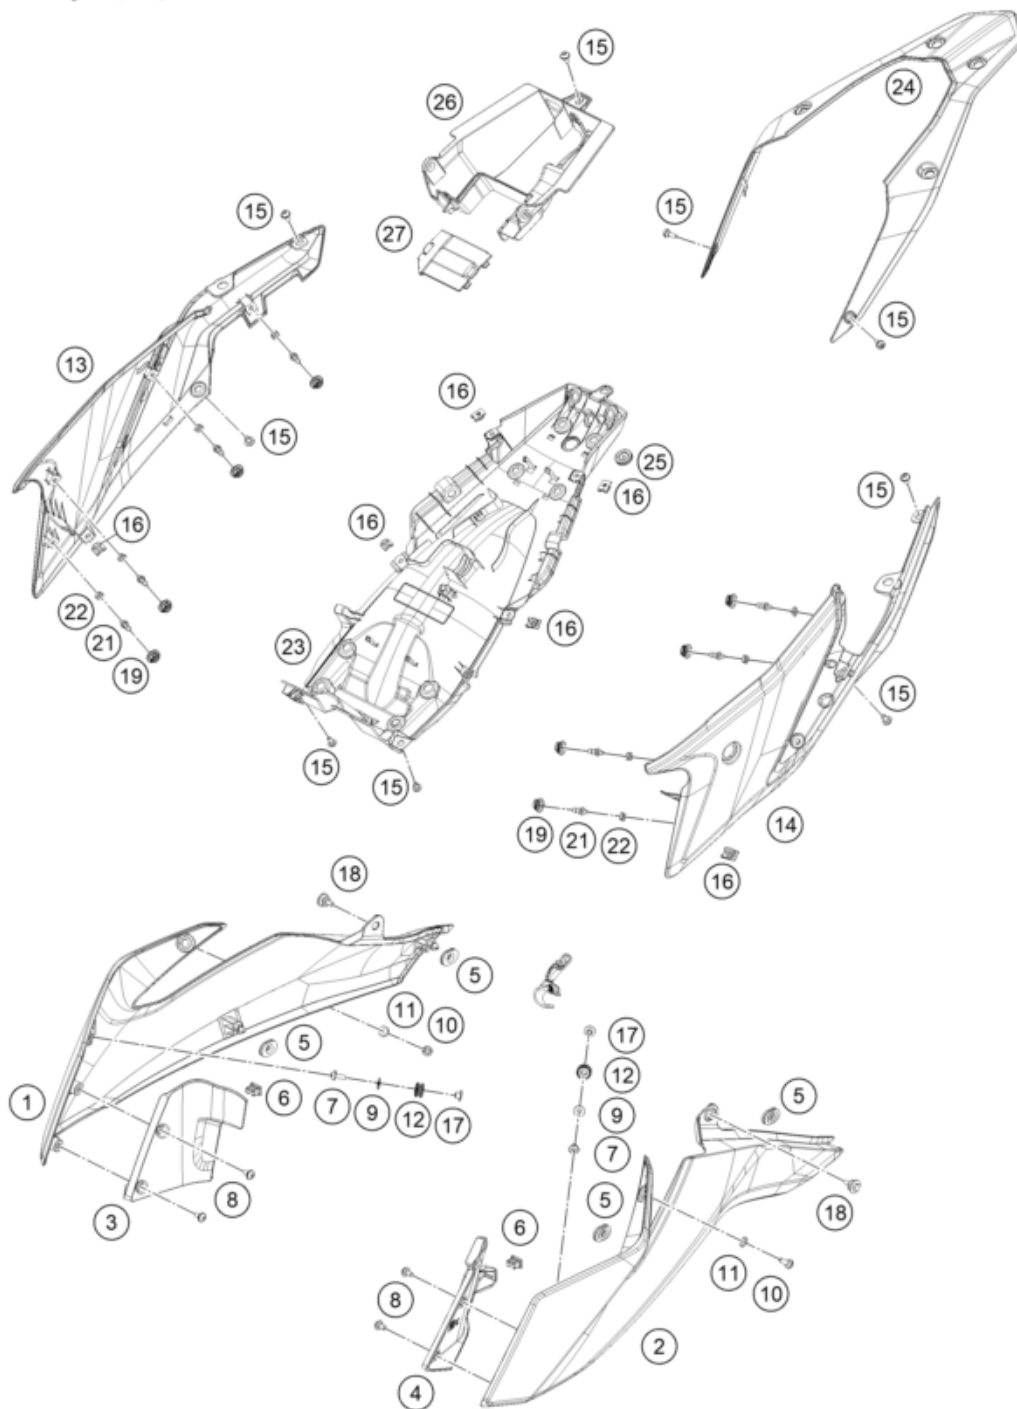

Skalierung: 25%, 75%, 75

Pos	Part Number	Description	Additional Text	Quantity
1	95808051000BKB	ADV390 TANK SPOILER RH LIQ MET	with decal	1.00
2	95808050000BKB	ADV390 TANK SPOILER LH LIQ MET	with decal	1.00
3	95808025000	Inner cover, top right		1.00
4	95808026000	Inside cover left		1.00
5	90108060003	GROMMET		4.00
6	90108060002	DAMP. RUBBER II RADIATOR PROT		2.00
7	90808043000	SPECIAL SCREW M6X1X16		2.00
8	93008040000	Screw M6X1X13		4.00
9	J125060005	washer plain id-6.2xod16xthk1x		2.00
10	J031060166	screw butn hd-m6x1xl 16xblkxst		2.00
11	93009059000	Washer nylon		2.00

12	95807013060	Tank bushing		2.00
13	95808042000	COWL SEAT LOWER RH		1.00
14	95808041000	rear cover		1.00
15	93008020060	Screw M6X1X9		9.00
16	93008084010	Range change metal nut M6		2.00
17	95807013070	Tank bushing		2.00
18	J025060196	bolt flange-m6x1x19xbrightxst		2.00
19	93011068010	Rubber grommet ignition lock c		6.00
21	95808041010	Pin quick release		8.00
22	95808041020	Special nut		8.00
23	95808019000	rear lower part		1.00
24	95808013000BKA	S.COWL UPR LIQ METAL GLOSS+DCL	with decal	1.00
25	95808019010	Rubber grommet, wire support s		1.00
26	95808023000	Rear part inner cover		1.00
27	95808023010	Starter relay cover		1.00