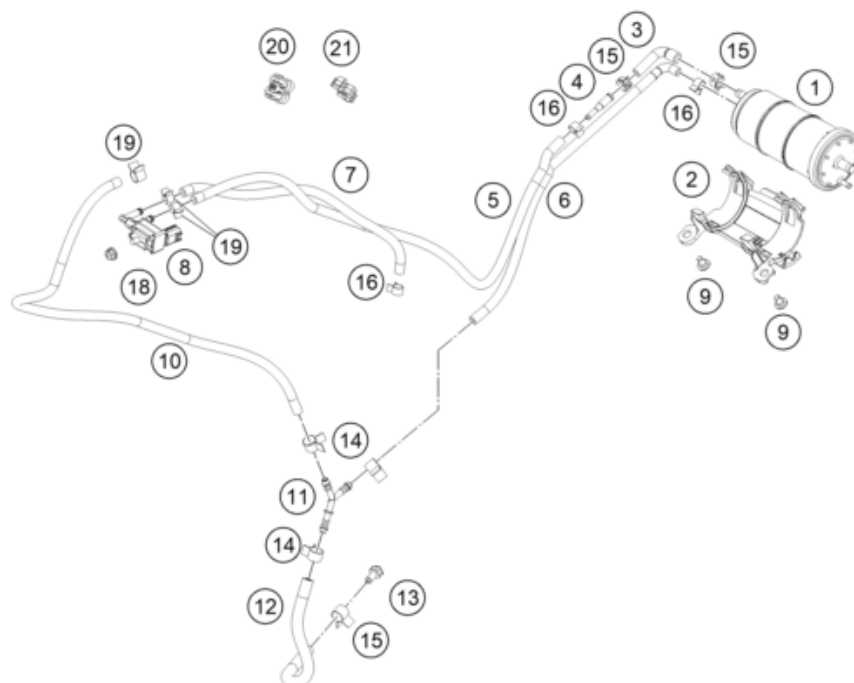

Skalierung: 25%, 75%

Pos	Part Number	Description	Additional Text	Quantity
1	95815001000	Activated charcoal filter		1.00
2	95815002000	holder plate		1.00
3	95815022105	Pre-formed hose 7x13 L=105mm		1.00
4	90207016004	CONNECTOR TUBE EVAP		1.00
5	95815000660	Hose, ACF purge valve		1.00
6	95815000218	Act. charcoal filter hose 4x10		1.00
7	95715020412	Pre-formed hose L = 412 mm		1.00
8	90607830000	Valve purge		1.00
9	93008020060	Screw M6X1X9		2.00
10	95815000790	Act. charcoal filter hose 5,5x		1.00
11	90507015000	CONNECTOR Y SHAPE		1.00
12	95815000240	PIPE DRAIN		1.00
13	90515011000	PLUG FUEL DRAIN		1.00
14	90507017000	HOSE CLAMP		3.00
15	90607017003	SPRING BAND CLAMP D13		3.00
16	J300000801000	Spring clip 9.5		2.00
18	J926060006	nut hex flanged		1.00
19	90107018011	CLAMP 10MM		3.00
20	95813046000	Hose guide		1.00
21	95815046000	Hose guide		1.00