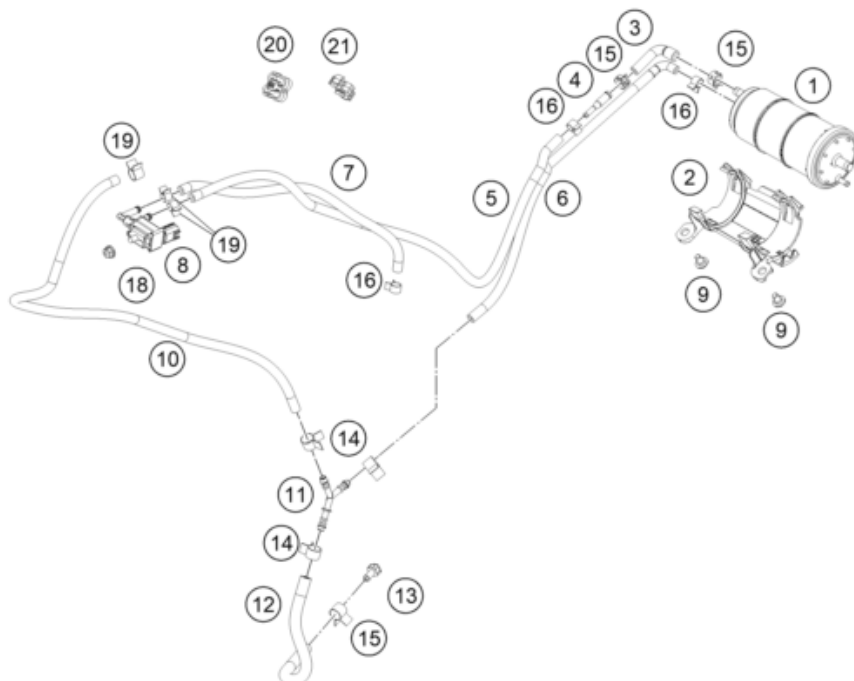

Skalierung: 25%, 75%

Pos	Part Number	Description	Additional Text	Quantity
1	95815001000	Activated charcoal filter		1.00
2	95815002000	holder plate		1.00
3	95815022105	Pre-formed hose 7x13 L=105mm		1.00
4	90207016004	CONNECTOR TUBE EVAP		1.00
5	95815000660	Hose, ACF purge valve		1.00
6	95815000218	Act. charcoal filter hose 4x10		1.00
7	95715020412	Pre-formed hose L = 412 mm		1.00
8	90607830000	Valve purge		1.00
9	93008020060	Screw M6X1X9		2.00
10	95815000790	Act. charcoal filter hose 5,5x		1.00
11	90507015000	CONNECTOR Y SHAPE		1.00
12	95815000240	PIPE DRAIN		1.00
13	90515011000	PLUG FUEL DRAIN		1.00
14	90507017000	HOSE CLAMP		3.00
15	90607017003	SPRING BAND CLAMP D13		3.00
16	J300000801000	Spring clip 9.5		2.00
18	J926060006	nut hex flanged		1.00
19	90107018011	CLAMP 10MM		3.00
20	95813046000	Hose guide		1.00
21	95815046000	Hose guide		1.00