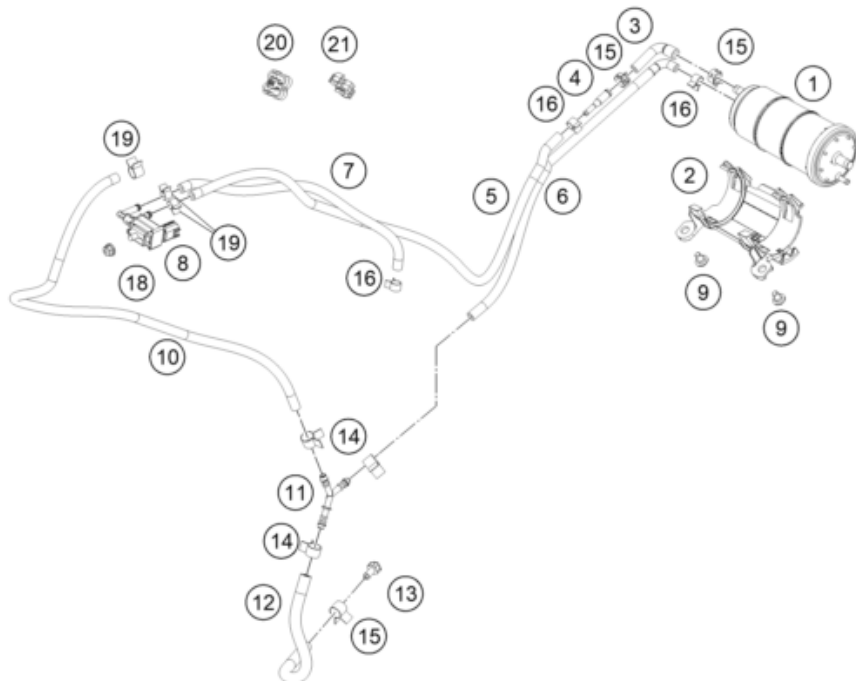

Skalierung: 25%, 75%

Pos	Part Number	Description	Additional Text	Quantity
1	95815001000	Activated charcoal filter		1.00
2	95815002000	holder plate		1.00
3	95815022105	Pre-formed hose 7x13 L=105mm		1.00
4	90207016004	CONNECTOR TUBE EVAP		1.00
5	95815000660	Hose, ACF purge valve		1.00
6	95815000218	Act. charcoal filter hose 4x10		1.00
7	95715020412	Pre-formed hose L = 412 mm		1.00
8	90607830000	Valve purge		1.00
9	93008020060	Screw M6X1X9		2.00
10	95815000790	Act. charcoal filter hose 5,5x		1.00
11	90507015000	CONNECTOR Y SHAPE		1.00
12	95815000240	PIPE DRAIN		1.00
13	90515011000	PLUG FUEL DRAIN		1.00
14	90507017000	HOSE CLAMP		3.00
15	90607017003	SPRING BAND CLAMP D13		3.00
16	J300000801000	Spring clip 9.5		2.00
18	J926060006	nut hex flanged		1.00
19	90107018011	CLAMP 10MM		3.00
20	95813046000	Hose guide		1.00
21	95815046000	Hose guide		1.00