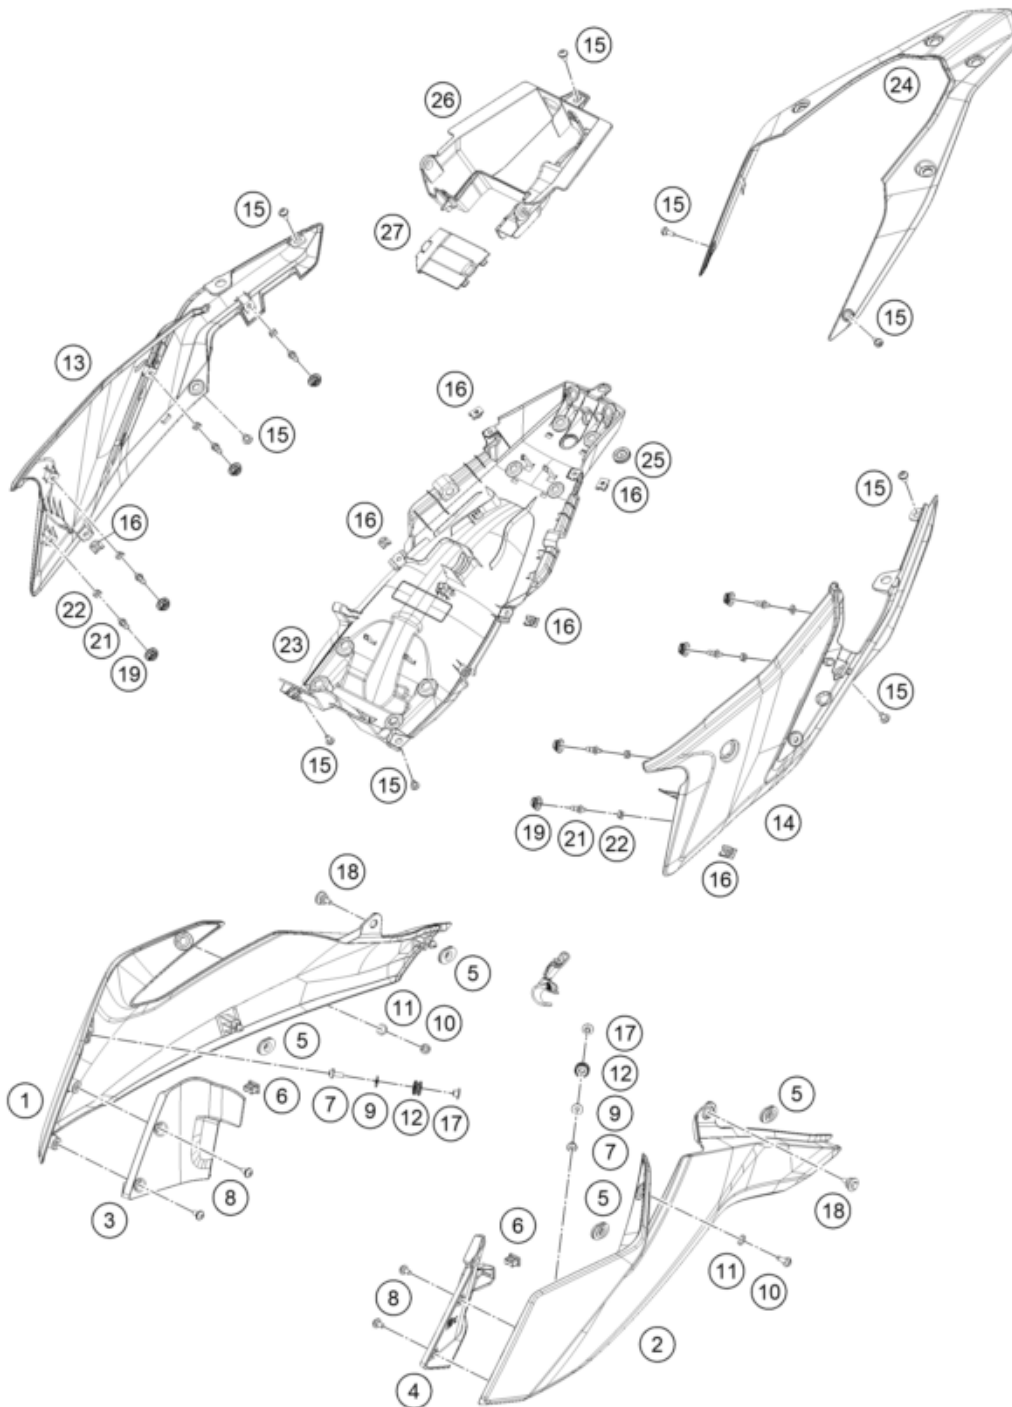

Skalierung: 25%, 75%, 75

Pos	Part Number	Description	Additional Text	Quantity
1	95808051000ABB	ADV250 TNK SPOILRRH C WHITEGLO	with decal	1.00
2	95808050000ABB	ADV250 TANK SPOILR LH CERWHITE	with decal	1.00
3	95808025000	Inner cover, top right		1.00
4	95808026000	Inside cover left		1.00
5	90108060003	GROMMET		4.00
6	90108060002	DAMP. RUBBER II RADIATOR PROT		2.00
7	90808043000	SPECIAL SCREW M6X1X16		2.00
8	93008040000	Screw M6X1X13		4.00
9	J125060005	washer plain id-6.2xod16xthk1x		2.00
10	J031060166	screw butn hd-m6x1xl 16xblkxst		2.00
11	93009059000	Washer nylon		2.00

12	95807013060	Tank bushing		2.00
13	95808042000	COWL SEAT LOWER RH		1.00
14	95808041000	rear cover		1.00
15	93008020060	Screw M6X1X9		9.00
16	93008084010	Range change metal nut M6		2.00
17	95807013070	Tank bushing		2.00
18	J025060196	bolt flange-m6x1x19xbrightxst		2.00
19	93011068010	Rubber grommet ignition lock c		6.00
21	95808041010	Pin quick release		8.00
22	95808041020	Special nut		8.00
23	95808019000	rear lower part		1.00
24	95808013000ABB	ADV250 S COWL UPR CE WHITE GLO	with decal	1.00
25	95808019010	Rubber grommet, wire support s		1.00
26	95808023000	Rear part inner cover		1.00
27	95808023010	Starter relay cover		1.00