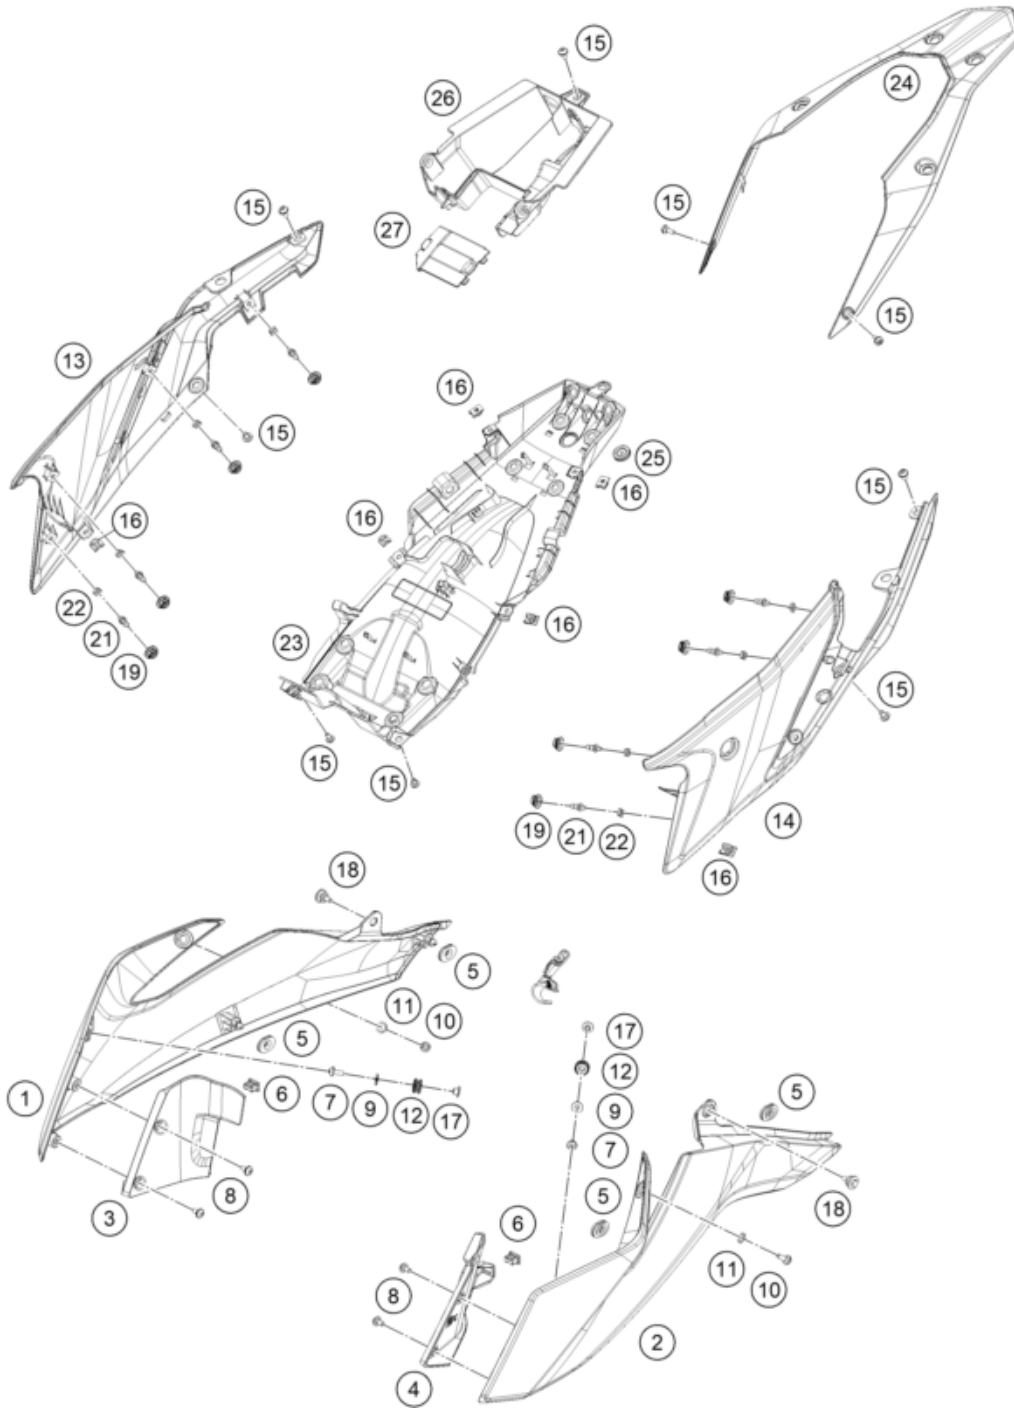

Skalierung: 25%, 75%, 75

Pos	Part Number	Description	Additional Text	Quantity
1	95808051000ABB	ADV250 TNK SPOILRRH C WHITEGLO	with decal	1.00
2	95808050000ABB	ADV250 TANK SPOILR LH CERWHITE	with decal	1.00
3	95808025000	Inner cover, top right		1.00
4	95808026000	Inside cover left		1.00
5	90108060003	GROMMET		4.00
6	90108060002	DAMP. RUBBER II RADIATOR PROT		2.00
7	90808043000	SPECIAL SCREW M6X1X16		2.00
8	93008040000	Screw M6X1X13		4.00
9	J125060005	washer plain id-6.2xod16xthk1x		2.00
10	J031060166	screw butn hd-m6x1xl 16xblkxst		2.00
11	93009059000	Washer nylon		2.00

12	95807013060	Tank bushing		2.00
13	95808042000	COWL SEAT LOWER RH		1.00
14	95808041000	rear cover		1.00
15	93008020060	Screw M6X1X9		9.00
16	93008084010	Range change metal nut M6		2.00
17	95807013070	Tank bushing		2.00
18	J025060196	bolt flange-m6x1x19xbrightxst		2.00
19	93011068010	Rubber grommet ignition lock c		6.00
21	95808041010	Pin quick release		8.00
22	95808041020	Special nut		8.00
23	95808019000	rear lower part		1.00
24	95808013000ABB	ADV250 S COWL UPR CE WHITE GLO	with decal	1.00
25	95808019010	Rubber grommet, wire support s		1.00
26	95808023000	Rear part inner cover		1.00
27	95808023010	Starter relay cover		1.00