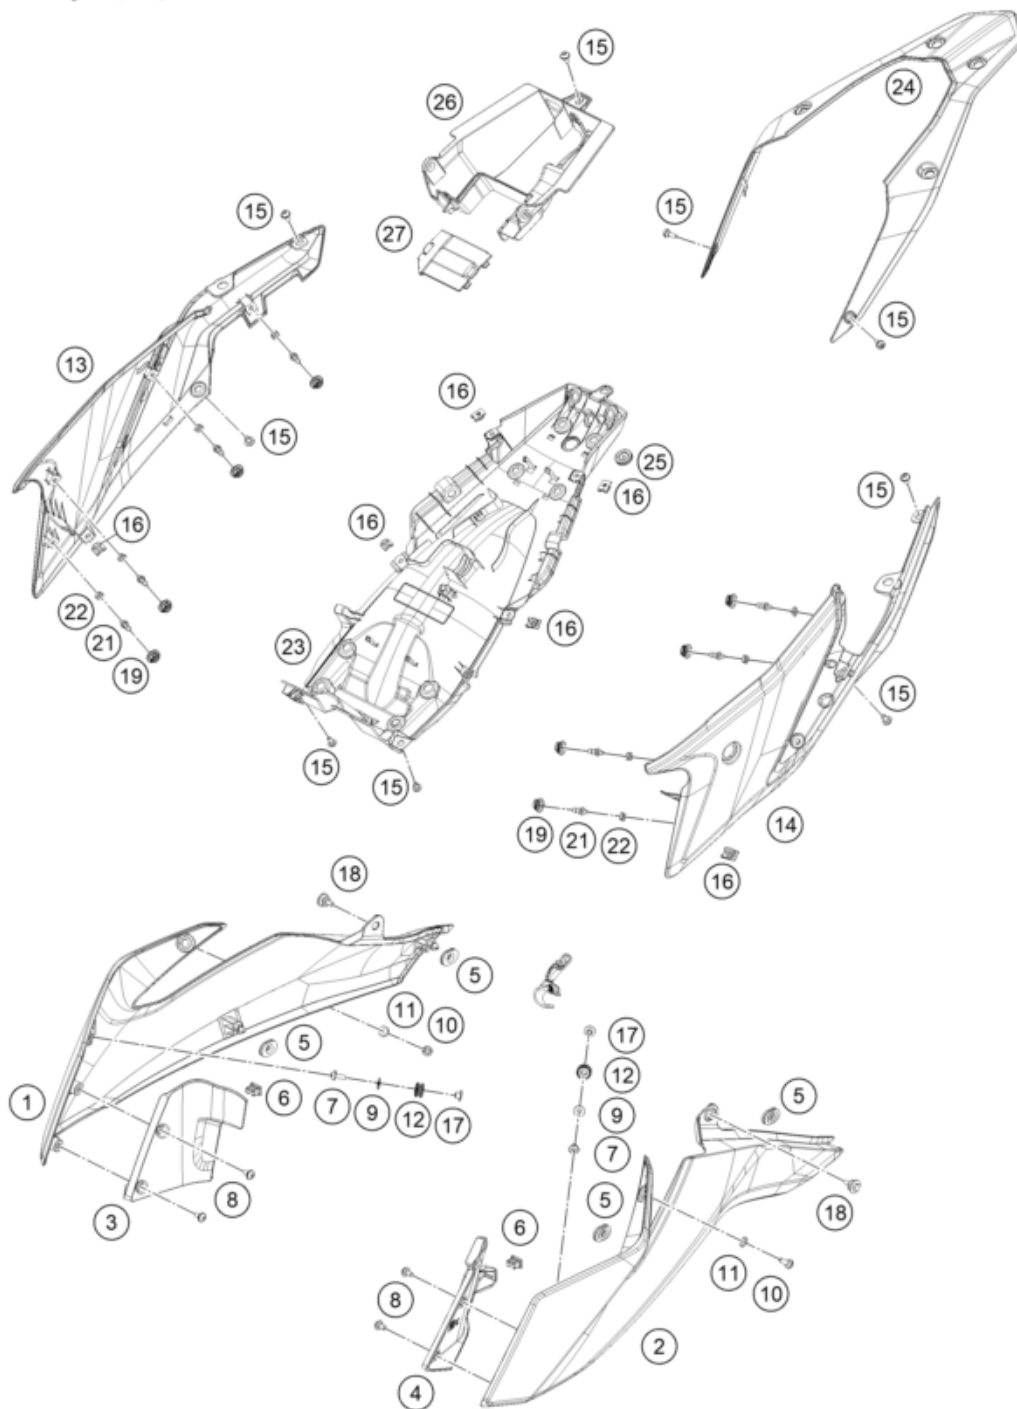

Skalierung: 25%, 75%, 75

Pos	Part Number	Description	Additional Text	Quantity
1	95808051000ABB	ADV250 TNK SPOILRRH C WHITEGLO	with decal	1.00
2	95808050000ABB	ADV250 TANK SPOILR LH CERWHITE	with decal	1.00
3	95808025000	Inner cover, top right		1.00
4	95808026000	Inside cover left		1.00
5	90108060003	GROMMET		4.00
6	90108060002	DAMP. RUBBER II RADIATOR PROT		2.00
7	90808043000	SPECIAL SCREW M6X1X16		2.00
8	93008040000	Screw M6X1X13		4.00
9	J125060005	washer plain id-6.2xod16xthk1x		2.00
10	J031060166	screw butn hd-m6x1xl 16xblkxst		2.00
11	93009059000	Washer nylon		2.00

12	95807013060	Tank bushing		2.00
13	95808042000	COWL SEAT LOWER RH		1.00
14	95808041000	rear cover		1.00
15	93008020060	Screw M6X1X9		9.00
16	93008084010	Range change metal nut M6		2.00
17	95807013070	Tank bushing		2.00
18	J025060196	bolt flange-m6x1x19xbrightxst		2.00
19	93011068010	Rubber grommet ignition lock c		6.00
21	95808041010	Pin quick release		8.00
22	95808041020	Special nut		8.00
23	95808019000	rear lower part		1.00
24	95808013000ABB	ADV250 S COWL UPR CE WHITE GLO	with decal	1.00
25	95808019010	Rubber grommet, wire support s		1.00
26	95808023000	Rear part inner cover		1.00
27	95808023010	Starter relay cover		1.00