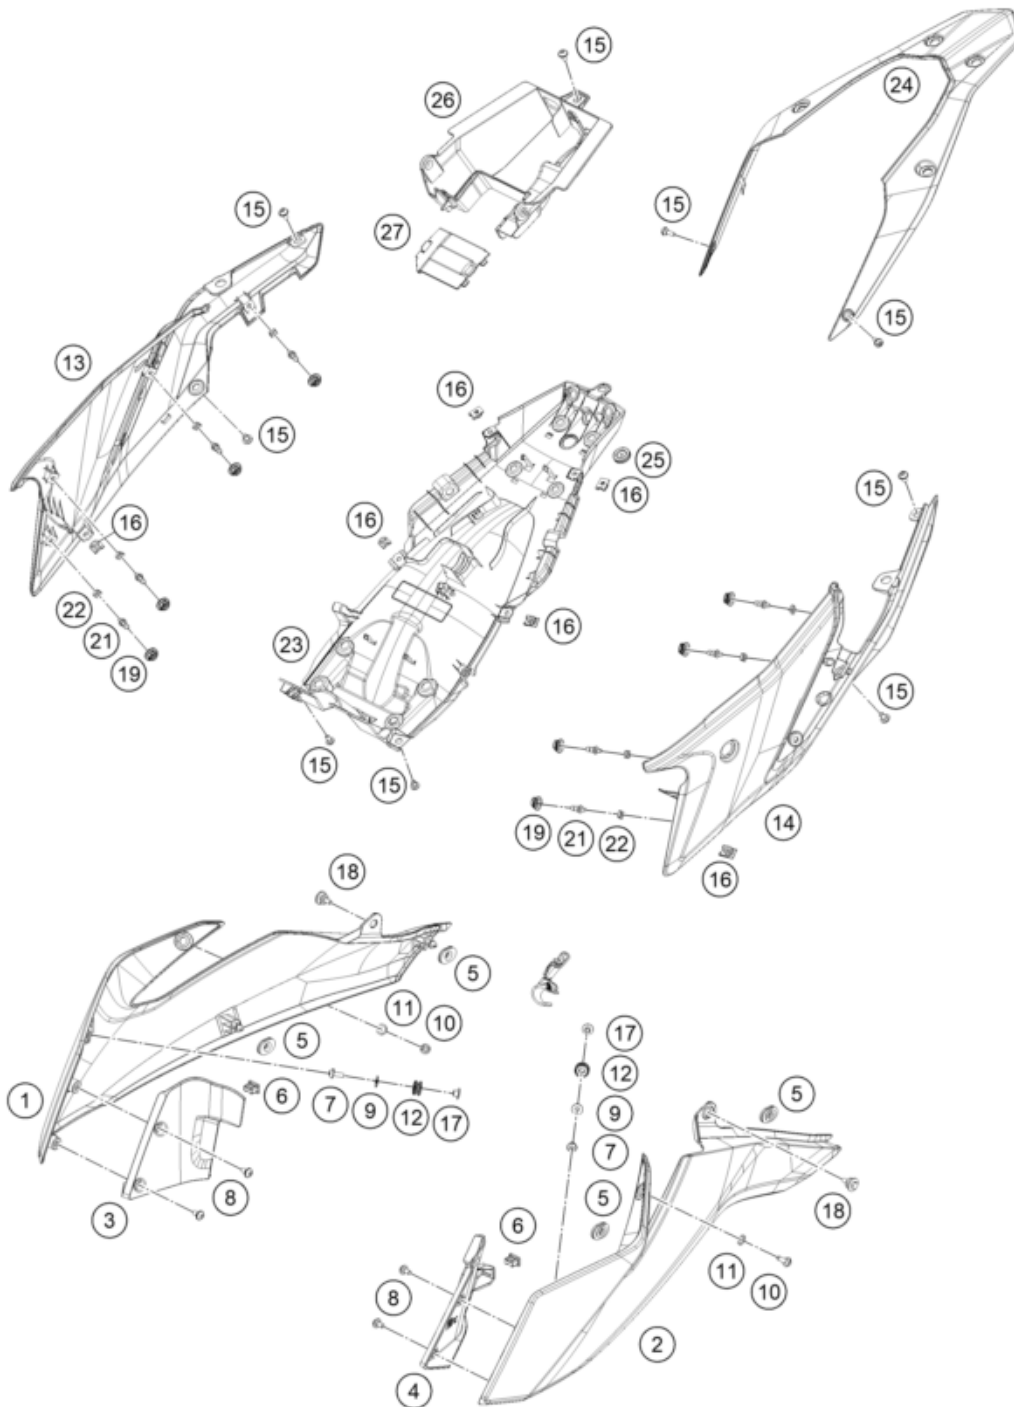

Skalierung: 25%, 75%, 75

Pos	Part Number	Description	Additional Text	Quantity
1	95808051000ABB	ADV250 TNK SPOILRRH C WHITEGLO	with decal	1.00
2	95808050000ABB	ADV250 TANK SPOILR LH CERWHITE	with decal	1.00
3	95808025000	Inner cover, top right		1.00
4	95808026000	Inside cover left		1.00
5	90108060003	GROMMET		4.00
6	90108060002	DAMP. RUBBER II RADIATOR PROT		2.00
7	90808043000	SPECIAL SCREW M6X1X16		2.00
8	93008040000	Screw M6X1X13		4.00
9	J125060005	washer plain id-6.2xod16xthk1x		2.00
10	J031060166	screw butn hd-m6x1xl 16xblkxst		2.00
11	93009059000	Washer nylon		2.00

12	95807013060	Tank bushing		2.00
13	95808042000	COWL SEAT LOWER RH		1.00
14	95808041000	rear cover		1.00
15	93008020060	Screw M6X1X9		9.00
16	93008084010	Range change metal nut M6		2.00
17	95807013070	Tank bushing		2.00
18	J025060196	bolt flange-m6x1x19xbrightxst		2.00
19	93011068010	Rubber grommet ignition lock c		6.00
21	95808041010	Pin quick release		8.00
22	95808041020	Special nut		8.00
23	95808019000	rear lower part		1.00
24	95808013000ABB	ADV250 S COWL UPR CE WHITE GLO	with decal	1.00
25	95808019010	Rubber grommet, wire support s		1.00
26	95808023000	Rear part inner cover		1.00
27	95808023010	Starter relay cover		1.00