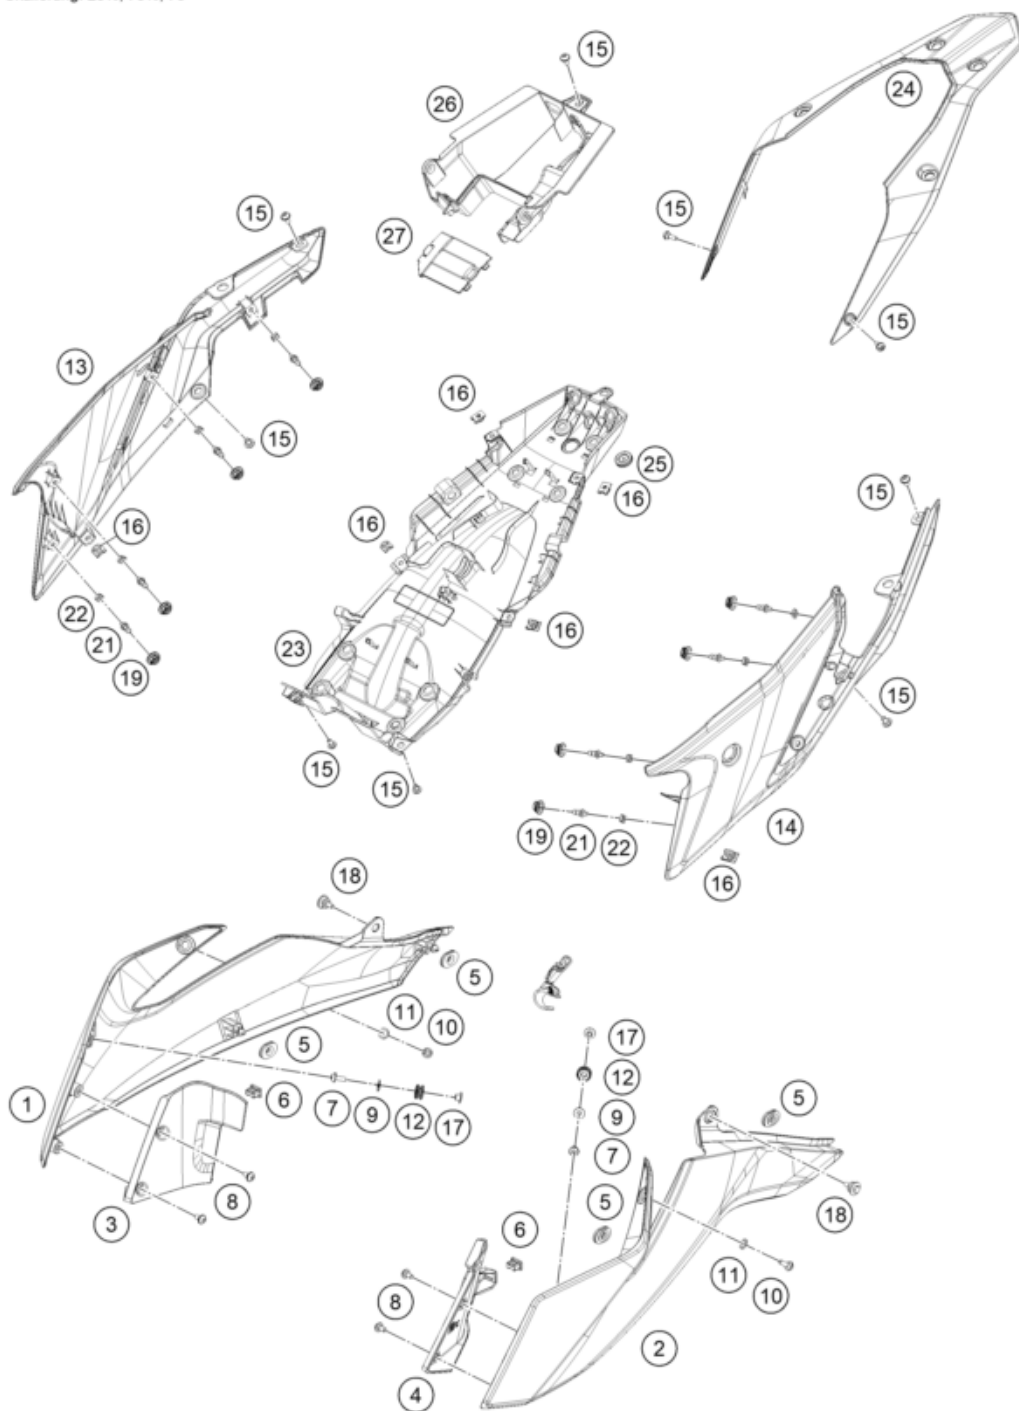

Skalierung: 25%, 75%, 75

Pos	Part Number	Description	Additional Text	Quantity
1	95808051000ABB	ADV250 TNK SPOILRRH C WHITEGLO	with decal	1.00
2	95808050000ABB	ADV250 TANK SPOILR LH CERWHITE	with decal	1.00
3	95808025000	Inner cover, top right		1.00
4	95808026000	Inside cover left		1.00
5	90108060003	GROMMET		4.00
6	90108060002	DAMP. RUBBER II RADIATOR PROT		2.00
7	90808043000	SPECIAL SCREW M6X1X16		2.00
8	93008040000	Screw M6X1X13		4.00
9	J125060005	washer plain id-6.2xod16xthk1x		2.00
10	J031060166	screw butn hd-m6x1xl 16xblkxst		2.00
11	93009059000	Washer nylon		2.00

12	95807013060	Tank bushing		2.00
13	95808042000	COWL SEAT LOWER RH		1.00
14	95808041000	rear cover		1.00
15	93008020060	Screw M6X1X9		9.00
16	93008084010	Range change metal nut M6		2.00
17	95807013070	Tank bushing		2.00
18	J025060196	bolt flange-m6x1x19xbrightxst		2.00
19	93011068010	Rubber grommet ignition lock c		6.00
21	95808041010	Pin quick release		8.00
22	95808041020	Special nut		8.00
23	95808019000	rear lower part		1.00
24	95808013000ABB	ADV250 S COWL UPR CE WHITE GLO	with decal	1.00
25	95808019010	Rubber grommet, wire support s		1.00
26	95808023000	Rear part inner cover		1.00
27	95808023010	Starter relay cover		1.00