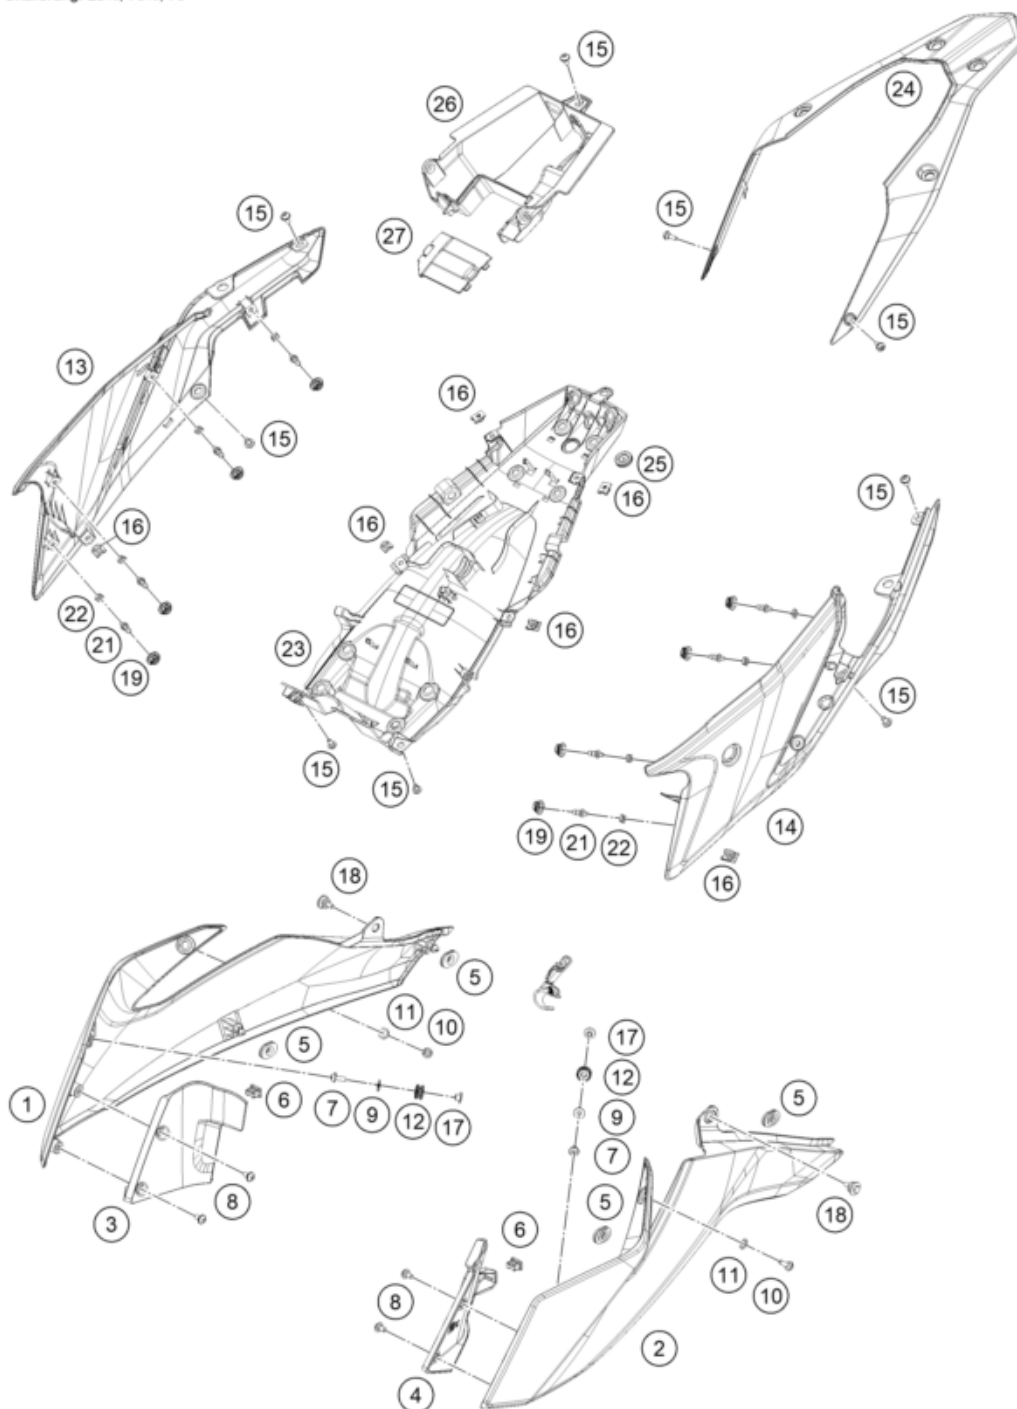

Skalierung: 25%, 75%, 75

Pos	Part Number	Description	Additional Text	Quantity
1	95808051000ABB	ADV250 TNK SPOILRRH C WHITEGLO	with decal	1.00
2	95808050000ABB	ADV250 TANK SPOILR LH CERWHITE	with decal	1.00
3	95808025000	Inner cover, top right		1.00
4	95808026000	Inside cover left		1.00
5	90108060003	GROMMET		4.00
6	90108060002	DAMP. RUBBER II RADIATOR PROT		2.00
7	90808043000	SPECIAL SCREW M6X1X16		2.00
8	93008040000	Screw M6X1X13		4.00
9	J125060005	washer plain id-6.2xod16xthk1x		2.00
10	J031060166	screw butn hd-m6x1xl 16xblkxst		2.00
11	93009059000	Washer nylon		2.00

12	95807013060	Tank bushing		2.00
13	95808042000	COWL SEAT LOWER RH		1.00
14	95808041000	rear cover		1.00
15	93008020060	Screw M6X1X9		9.00
16	93008084010	Range change metal nut M6		2.00
17	95807013070	Tank bushing		2.00
18	J025060196	bolt flange-m6x1x19xbrightxst		2.00
19	93011068010	Rubber grommet ignition lock c		6.00
21	95808041010	Pin quick release		8.00
22	95808041020	Special nut		8.00
23	95808019000	rear lower part		1.00
24	95808013000ABB	ADV250 S COWL UPR CE WHITE GLO	with decal	1.00
25	95808019010	Rubber grommet, wire support s		1.00
26	95808023000	Rear part inner cover		1.00
27	95808023010	Starter relay cover		1.00