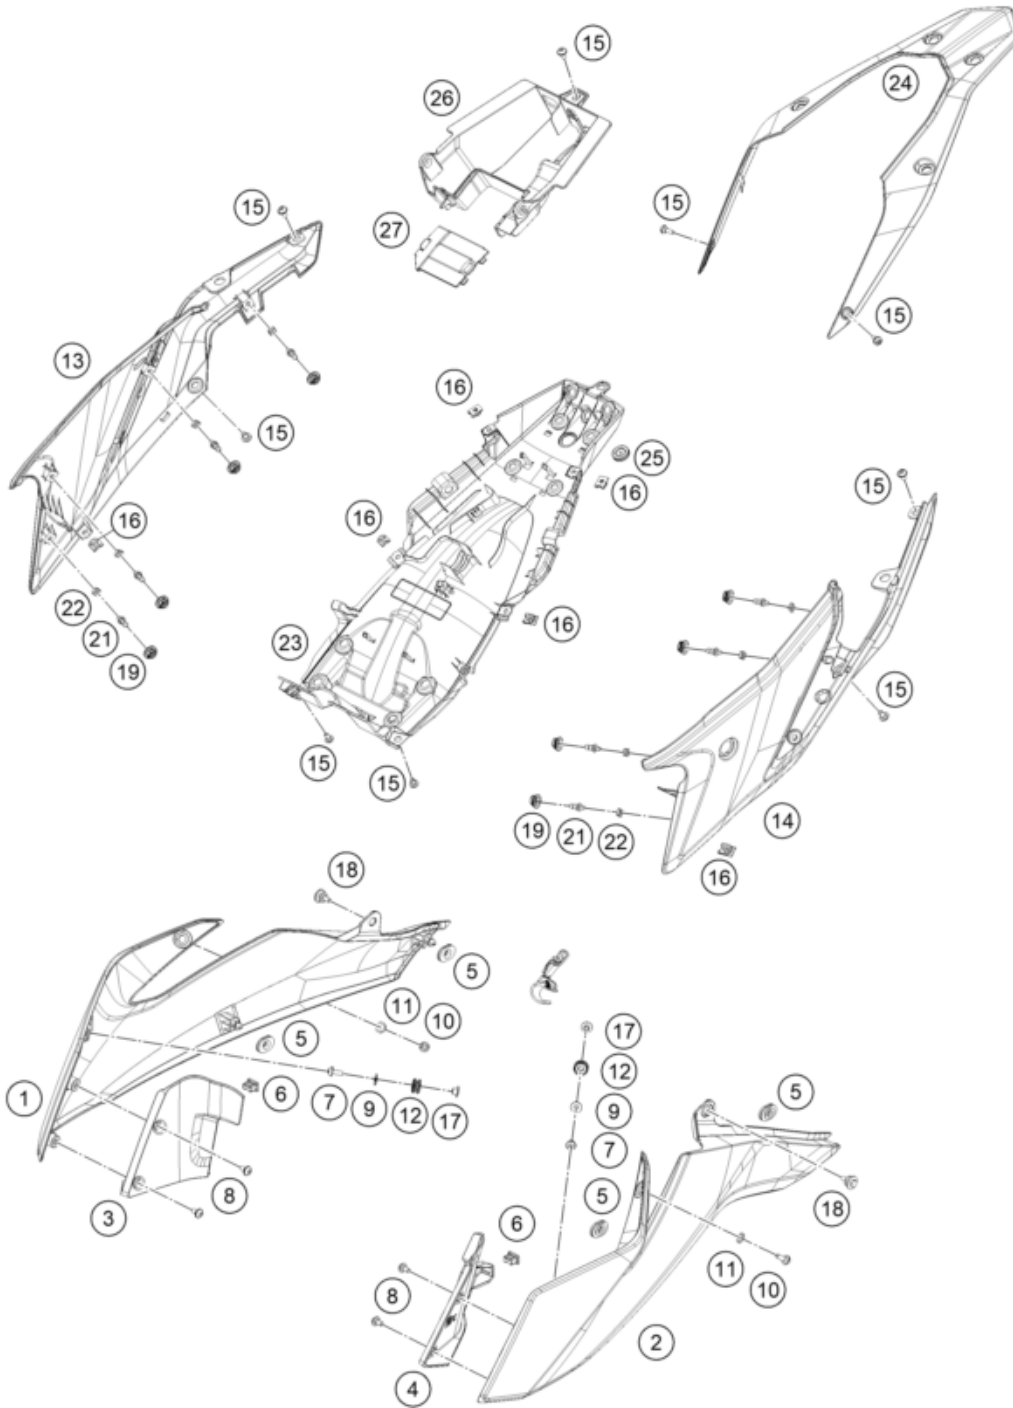

Skalierung: 25%, 75%, 75

Pos	Part Number	Description	Additional Text	Quantity
1	95808051000ABB	ADV250 TNK SPOILRRH C WHITEGLO	with decal	1.00
2	95808050000ABB	ADV250 TANK SPOILR LH CERWHITE	with decal	1.00
3	95808025000	Inner cover, top right		1.00
4	95808026000	Inside cover left		1.00
5	90108060003	GROMMET		4.00
6	90108060002	DAMP. RUBBER II RADIATOR PROT		2.00
7	90808043000	SPECIAL SCREW M6X1X16		2.00
8	93008040000	Screw M6X1X13		4.00
9	J125060005	washer plain id-6.2xod16xthk1x		2.00
10	J031060166	screw butn hd-m6x1xl 16xblkxst		2.00
11	93009059000	Washer nylon		2.00

12	95807013060	Tank bushing		2.00
13	95808042000	COWL SEAT LOWER RH		1.00
14	95808041000	rear cover		1.00
15	93008020060	Screw M6X1X9		9.00
16	93008084010	Range change metal nut M6		2.00
17	95807013070	Tank bushing		2.00
18	J025060196	bolt flange-m6x1x19xbrightxst		2.00
19	93011068010	Rubber grommet ignition lock c		6.00
21	95808041010	Pin quick release		8.00
22	95808041020	Special nut		8.00
23	95808019000	rear lower part		1.00
24	95808013000ABB	ADV250 S COWL UPR CE WHITE GLO	with decal	1.00
25	95808019010	Rubber grommet, wire support s		1.00
26	95808023000	Rear part inner cover		1.00
27	95808023010	Starter relay cover		1.00