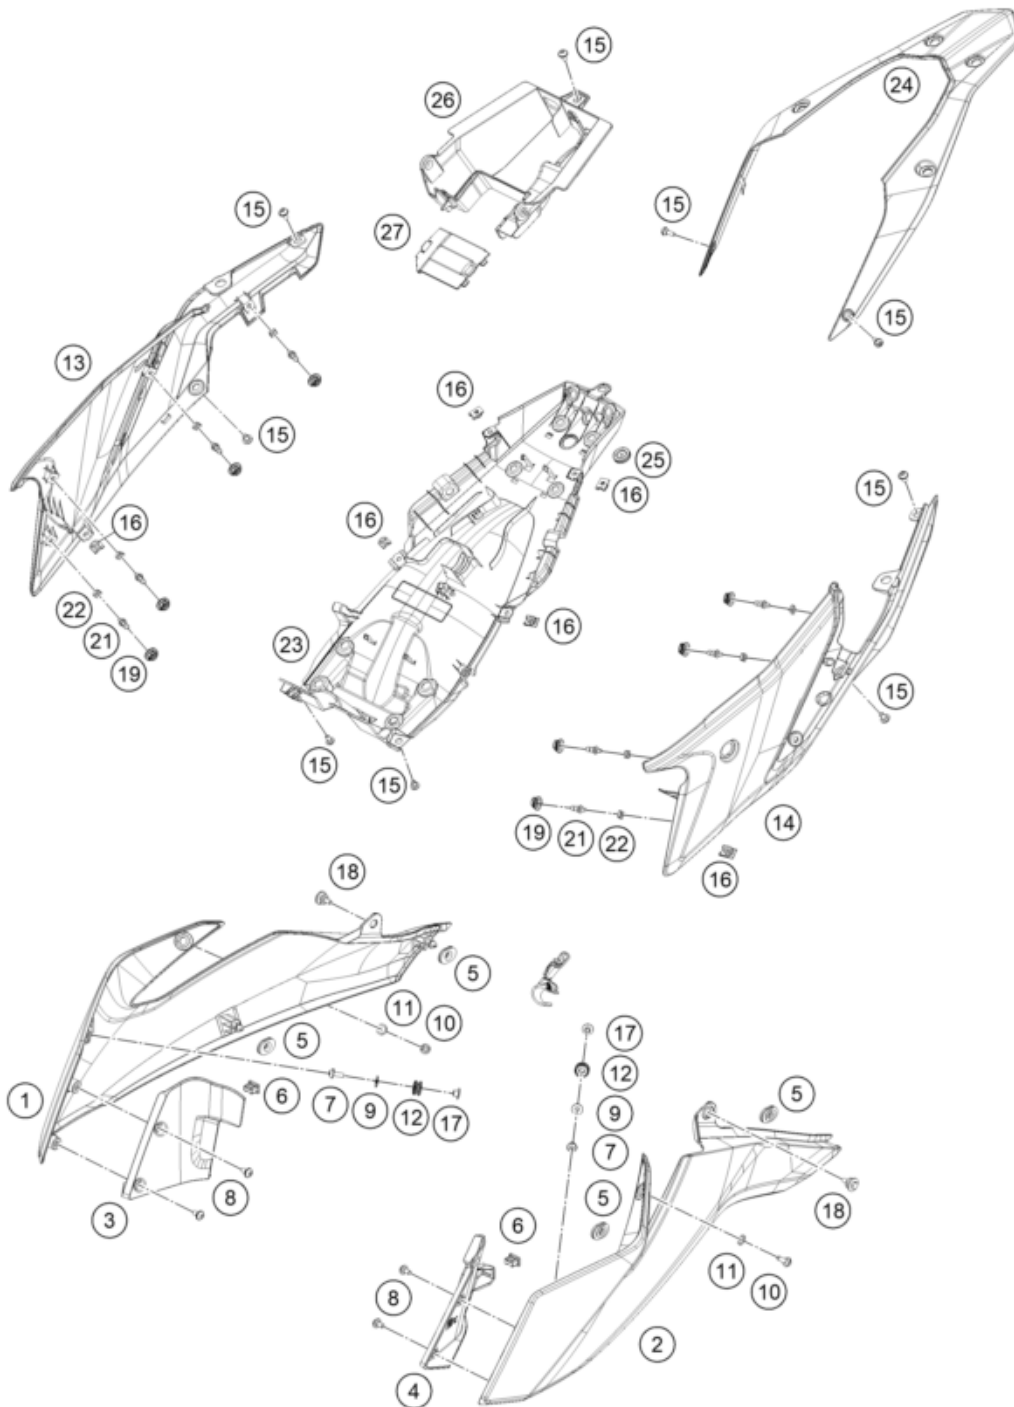

Skalierung: 25%, 75%, 75

Pos	Part Number	Description	Additional Text	Quantity
1	95808051000ABC	ADV250 TNKSPoilR RH C WHITE GL	with decal	1.00
2	95808050000ABC	ADV250 TNKSPoilR LH C WHITE GL	with decal	1.00
3	95808025000	Inner cover, top right		1.00
4	95808026000	Inside cover left		1.00
5	90108060003	GROMMET		4.00
6	90108060002	DAMP. RUBBER II RADIATOR PROT		2.00
7	90808043000	SPECIAL SCREW M6X1X16		2.00
8	93008040000	Screw M6X1X13		4.00
9	J125060005	washer plain id-6.2xod16xthk1x		2.00
10	J031060166	screw butn hd-m6x1xl 16xblkxst		2.00
11	93009059000	Washer nylon		2.00

12	95807013060	Tank bushing		2.00
13	95808042000	COWL SEAT LOWER RH		1.00
14	95808041000	rear cover		1.00
15	93008020060	Screw M6X1X9		9.00
16	93008084010	Range change metal nut M6		2.00
17	95807013070	Tank bushing		2.00
18	J025060196	bolt flange-m6x1x19xbrightxst		2.00
19	93011068010	Rubber grommet ignition lock c		6.00
21	95808041010	Pin quick release		8.00
22	95808041020	Special nut		8.00
23	95808019000	rear lower part		1.00
24	95808013000ABC	ADV250 S COWL UPR CE WHITE GLO	with decal	1.00
25	95808019010	Rubber grommet, wire support s		1.00
26	95808023000	Rear part inner cover		1.00
27	95808023010	Starter relay cover		1.00