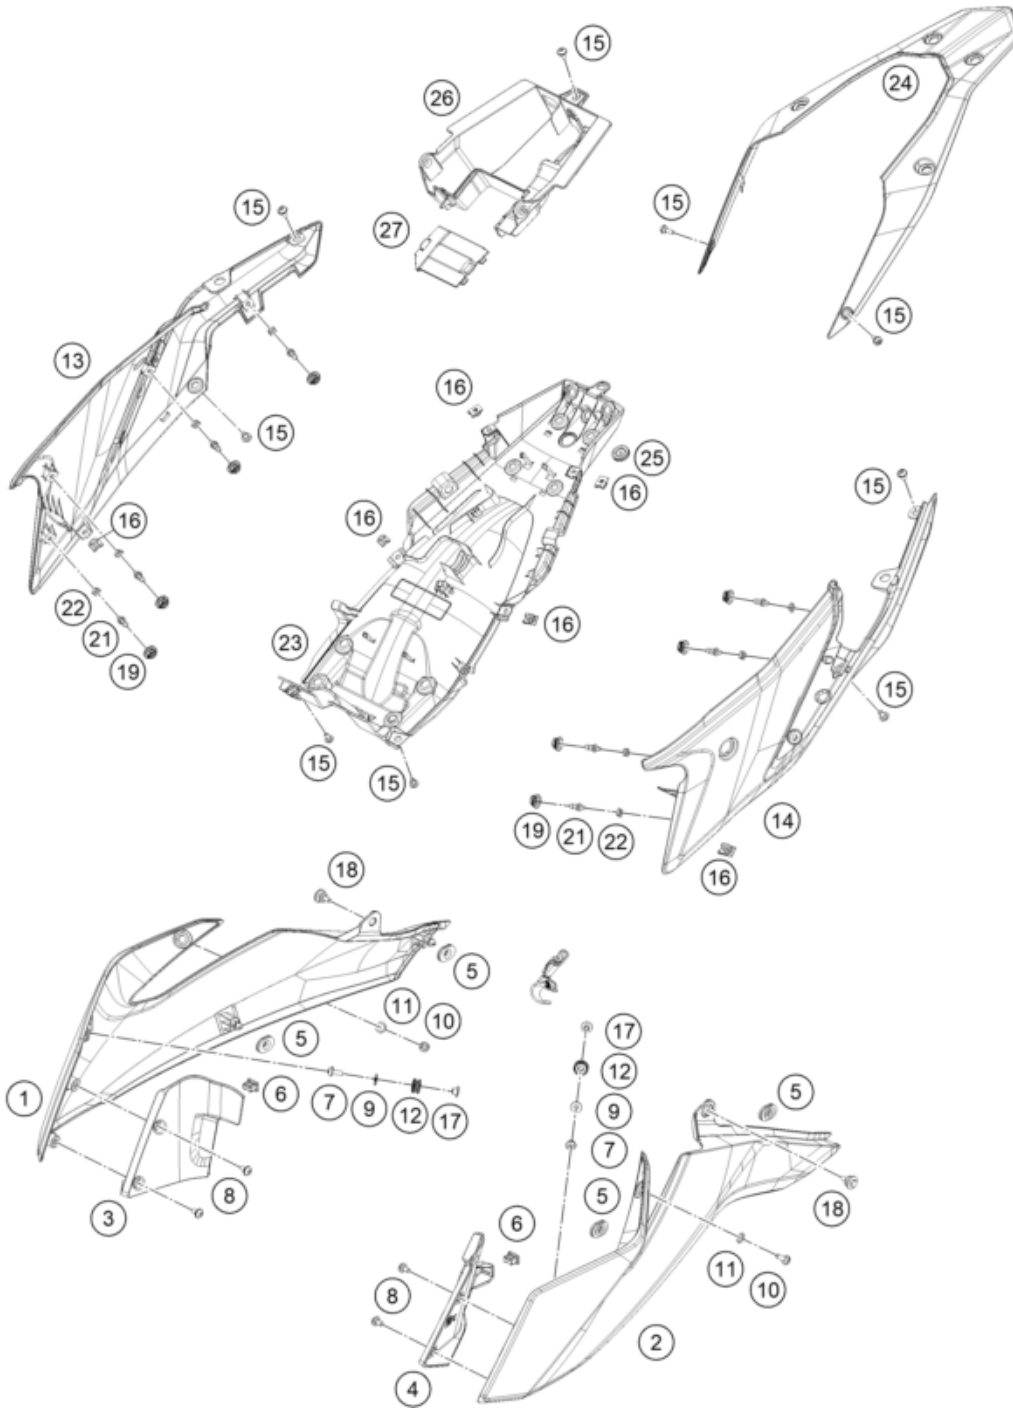

Skalierung: 25%, 75%, 75

Pos	Part Number	Description	Additional Text	Quantity
1	95808051000ABC	ADV250 TNKSPoilR RH C WHITE GL	with decal	1.00
2	95808050000ABC	ADV250 TNKSPoilR LH C WHITE GL	with decal	1.00
3	95808025000	Inner cover, top right		1.00
4	95808026000	Inside cover left		1.00
5	90108060003	GROMMET		4.00
6	90108060002	DAMP. RUBBER II RADIATOR PROT		2.00
7	90808043000	SPECIAL SCREW M6X1X16		2.00
8	93008040000	Screw M6X1X13		4.00
9	J125060005	washer plain id-6.2xod16xthk1x		2.00
10	J031060166	screw butn hd-m6x1xl 16xblkxst		2.00
11	93009059000	Washer nylon		2.00

12	95807013060	Tank bushing		2.00
13	95808042000	COWL SEAT LOWER RH		1.00
14	95808041000	rear cover		1.00
15	93008020060	Screw M6X1X9		9.00
16	93008084010	Range change metal nut M6		2.00
17	95807013070	Tank bushing		2.00
18	J025060196	bolt flange-m6x1x19xbrightxst		2.00
19	93011068010	Rubber grommet ignition lock c		6.00
21	95808041010	Pin quick release		8.00
22	95808041020	Special nut		8.00
23	95808019000	rear lower part		1.00
24	95808013000ABC	ADV250 S COWL UPR CE WHITE GLO	with decal	1.00
25	95808019010	Rubber grommet, wire support s		1.00
26	95808023000	Rear part inner cover		1.00
27	95808023010	Starter relay cover		1.00