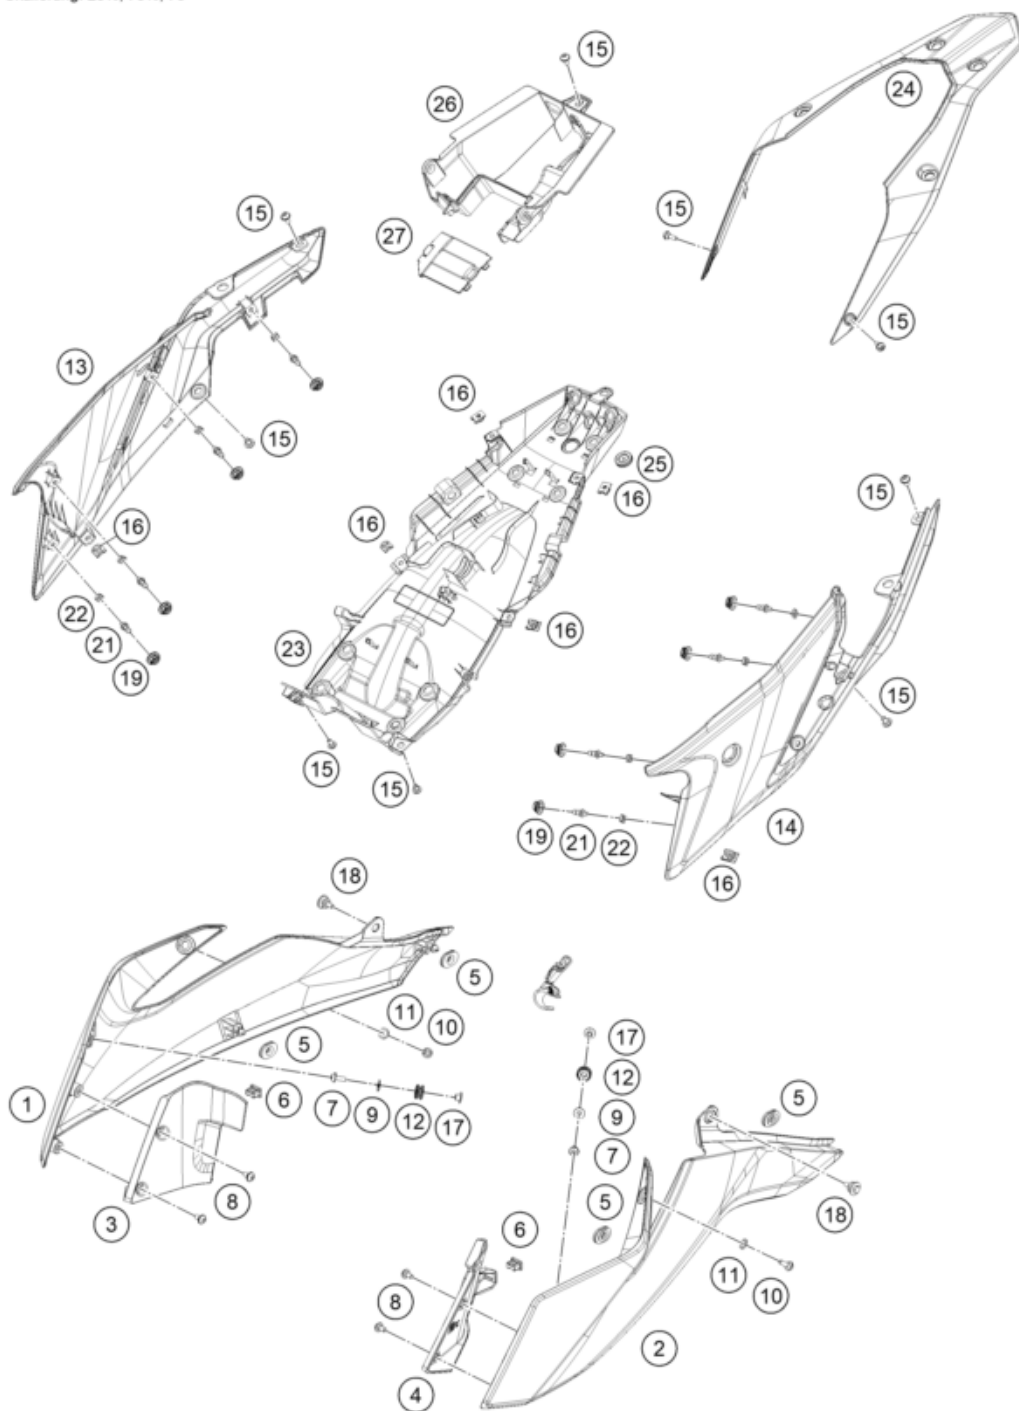

Skalierung: 25%, 75%, 75

Pos	Part Number	Description	Additional Text	Quantity
1	95808051000ABC	ADV250 TNKSPoilR RH C WHITE GL	with decal	1.00
2	95808050000ABC	ADV250 TNKSPoilR LH C WHITE GL	with decal	1.00
3	95808025000	Inner cover, top right		1.00
4	95808026000	Inside cover left		1.00
5	90108060003	GROMMET		4.00
6	90108060002	DAMP. RUBBER II RADIATOR PROT		2.00
7	90808043000	SPECIAL SCREW M6X1X16		2.00
8	93008040000	Screw M6X1X13		4.00
9	J125060005	washer plain id-6.2xod16xthk1x		2.00
10	J031060166	screw butn hd-m6x1xl 16xblkxst		2.00
11	93009059000	Washer nylon		2.00

12	95807013060	Tank bushing		2.00
13	95808042000	COWL SEAT LOWER RH		1.00
14	95808041000	rear cover		1.00
15	93008020060	Screw M6X1X9		9.00
16	93008084010	Range change metal nut M6		2.00
17	95807013070	Tank bushing		2.00
18	J025060196	bolt flange-m6x1x19xbrightxst		2.00
19	93011068010	Rubber grommet ignition lock c		6.00
21	95808041010	Pin quick release		8.00
22	95808041020	Special nut		8.00
23	95808019000	rear lower part		1.00
24	95808013000ABC	ADV250 S COWL UPR CE WHITE GLO	with decal	1.00
25	95808019010	Rubber grommet, wire support s		1.00
26	95808023000	Rear part inner cover		1.00
27	95808023010	Starter relay cover		1.00