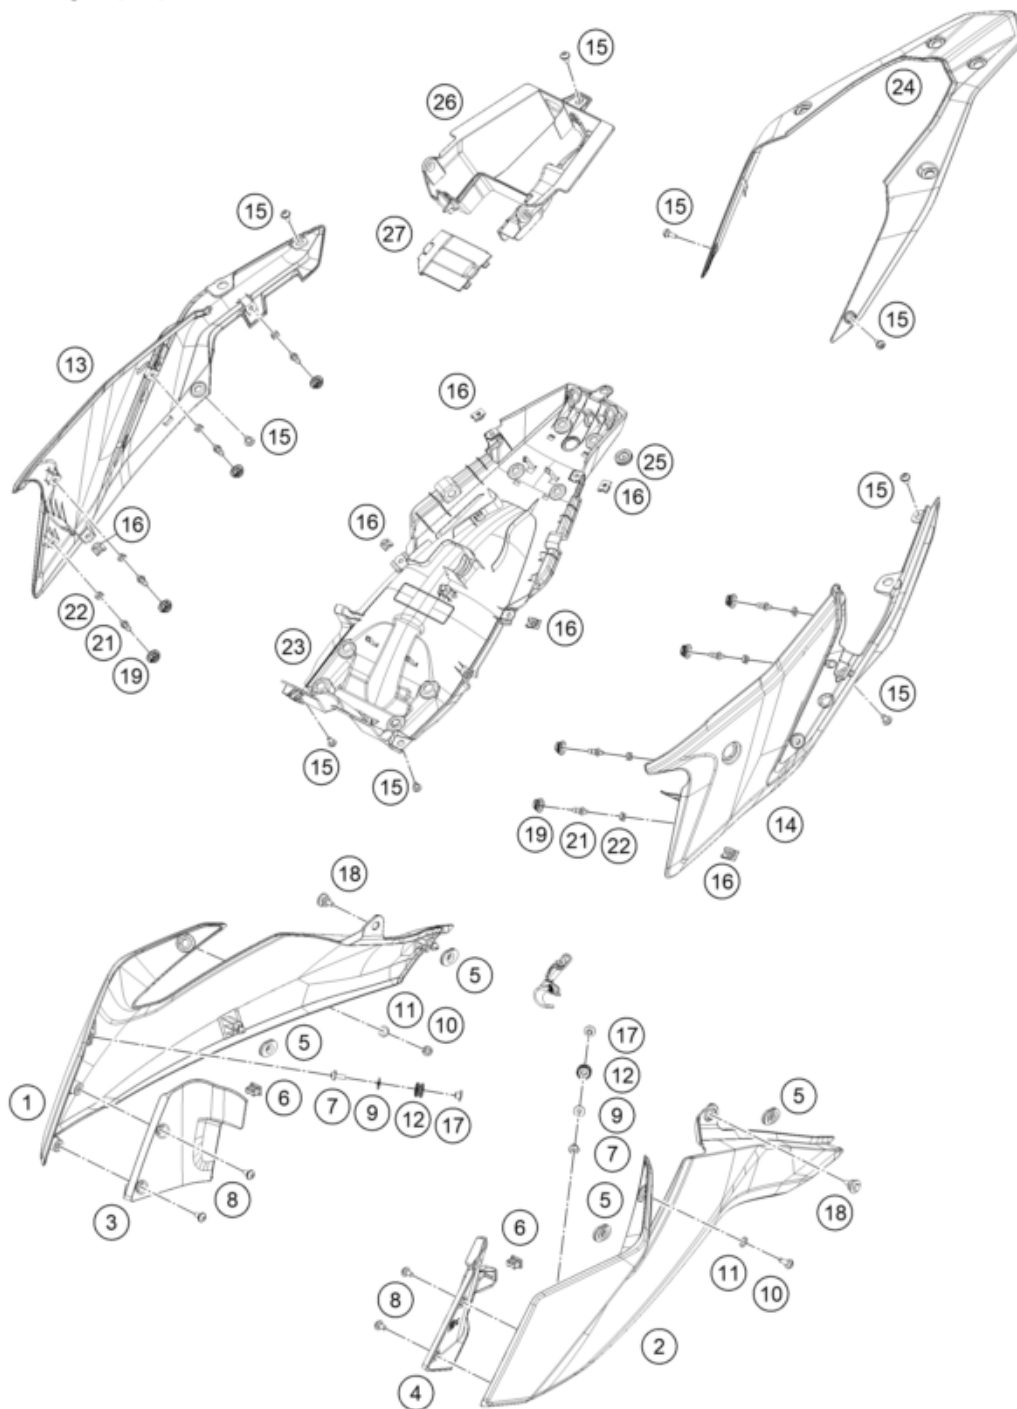

Skalierung: 25%, 75%, 75

Pos	Part Number	Description	Additional Text	Quantity
1	95808051000ABC	ADV250 TNKSPoilR RH C WHITE GL	with decal	1.00
2	95808050000ABC	ADV250 TNKSPoilR LH C WHITE GL	with decal	1.00
3	95808025000	Inner cover, top right		1.00
4	95808026000	Inside cover left		1.00
5	90108060003	GROMMET		4.00
6	90108060002	DAMP. RUBBER II RADIATOR PROT		2.00
7	90808043000	SPECIAL SCREW M6X1X16		2.00
8	93008040000	Screw M6X1X13		4.00
9	J125060005	washer plain id-6.2xod16xthk1x		2.00
10	J031060166	screw butn hd-m6x1xl 16xblkxst		2.00
11	93009059000	Washer nylon		2.00

12	95807013060	Tank bushing		2.00
13	95808042000	COWL SEAT LOWER RH		1.00
14	95808041000	rear cover		1.00
15	93008020060	Screw M6X1X9		9.00
16	93008084010	Range change metal nut M6		2.00
17	95807013070	Tank bushing		2.00
18	J025060196	bolt flange-m6x1x19xbrightxst		2.00
19	93011068010	Rubber grommet ignition lock c		6.00
21	95808041010	Pin quick release		8.00
22	95808041020	Special nut		8.00
23	95808019000	rear lower part		1.00
24	95808013000ABC	ADV250 S COWL UPR CE WHITE GLO	with decal	1.00
25	95808019010	Rubber grommet, wire support s		1.00
26	95808023000	Rear part inner cover		1.00
27	95808023010	Starter relay cover		1.00