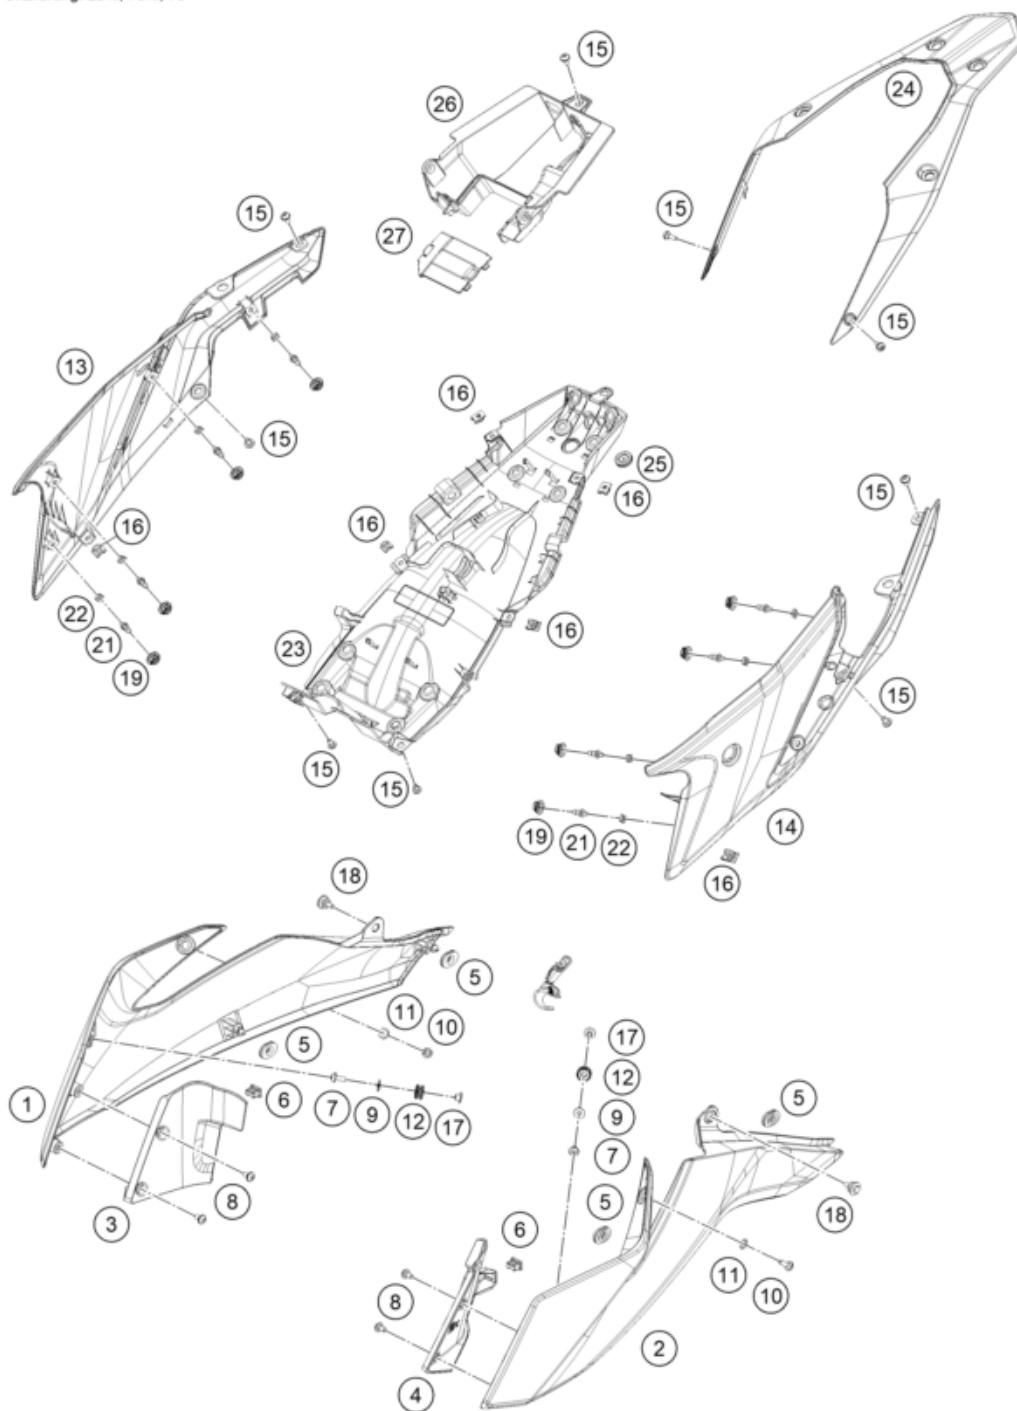

Skalierung: 25%, 75%, 75

Pos	Part Number	Description	Additional Text	Quantity
1	95808051000ABC	ADV250 TNKSPoilR RH C WHITE GL	with decal	1.00
2	95808050000ABC	ADV250 TNKSPoilR LH C WHITE GL	with decal	1.00
3	95808025000	Inner cover, top right		1.00
4	95808026000	Inside cover left		1.00
5	90108060003	GROMMET		4.00
6	90108060002	DAMP. RUBBER II RADIATOR PROT		2.00
7	90808043000	SPECIAL SCREW M6X1X16		2.00
8	93008040000	Screw M6X1X13		4.00
9	J125060005	washer plain id-6.2xod16xthk1x		2.00
10	J031060166	screw butn hd-m6x1xl 16xblkxst		2.00
11	93009059000	Washer nylon		2.00

12	95807013060	Tank bushing		2.00
13	95808042000	COWL SEAT LOWER RH		1.00
14	95808041000	rear cover		1.00
15	93008020060	Screw M6X1X9		9.00
16	93008084010	Range change metal nut M6		2.00
17	95807013070	Tank bushing		2.00
18	J025060196	bolt flange-m6x1x19xbrightxst		2.00
19	93011068010	Rubber grommet ignition lock c		6.00
21	95808041010	Pin quick release		8.00
22	95808041020	Special nut		8.00
23	95808019000	rear lower part		1.00
24	95808013000ABC	ADV250 S COWL UPR CE WHITE GLO	with decal	1.00
25	95808019010	Rubber grommet, wire support s		1.00
26	95808023000	Rear part inner cover		1.00
27	95808023010	Starter relay cover		1.00