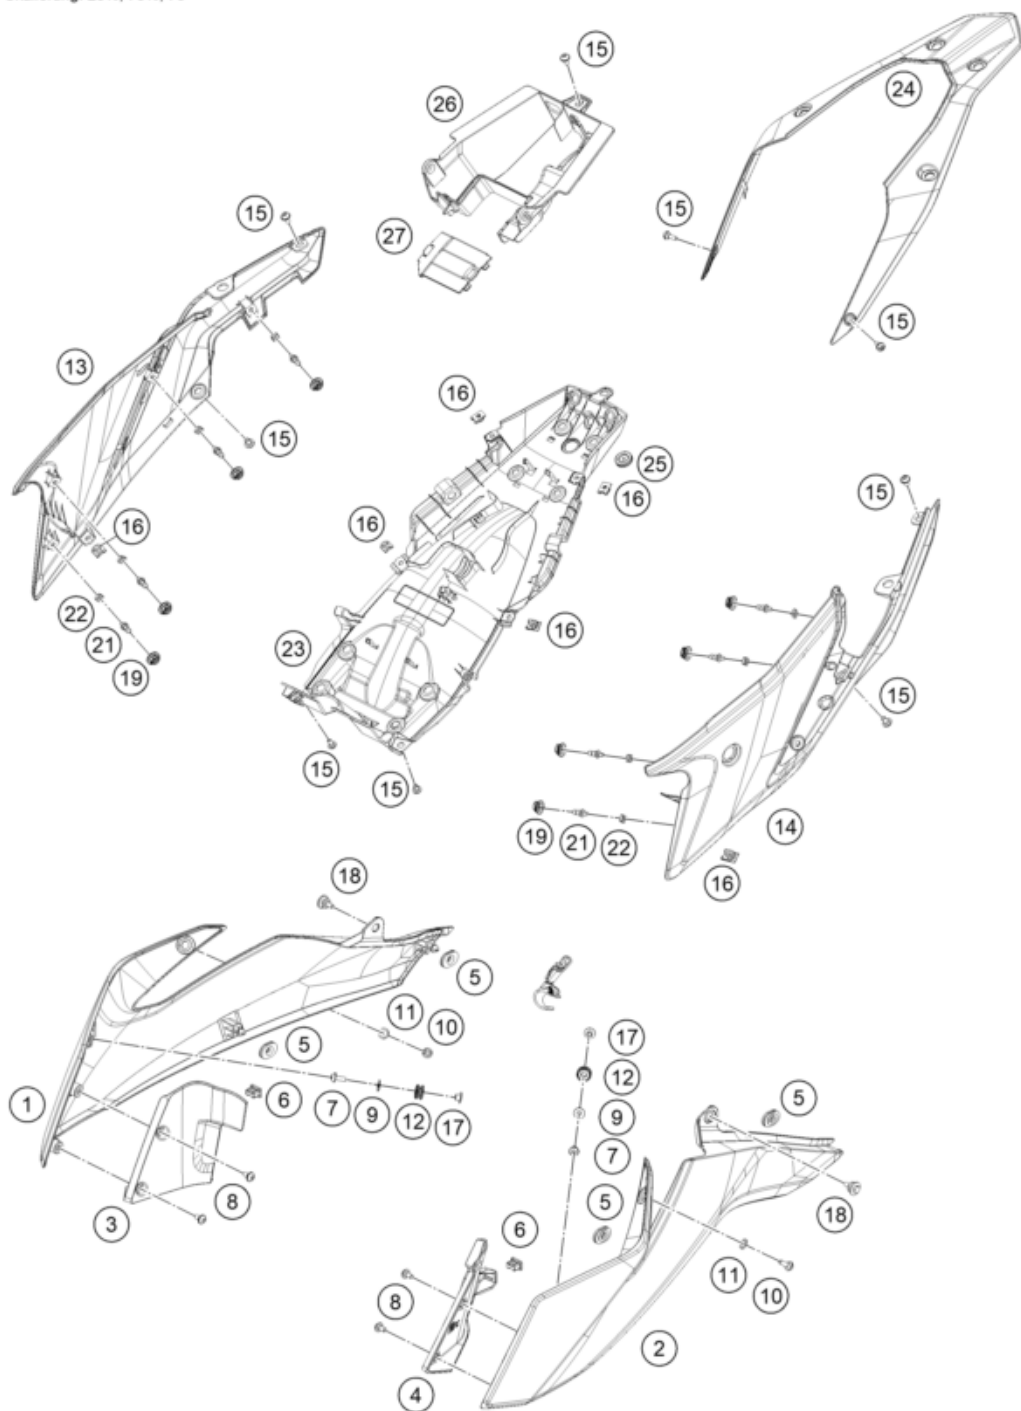

Skalierung: 25%, 75%, 75

Pos	Part Number	Description	Additional Text	Quantity
1	95808051000ABC	ADV250 TNKSPoilR RH C WHITE GL	with decal	1.00
2	95808050000ABC	ADV250 TNKSPoilR LH C WHITE GL	with decal	1.00
3	95808025000	Inner cover, top right		1.00
4	95808026000	Inside cover left		1.00
5	90108060003	GROMMET		4.00
6	90108060002	DAMP. RUBBER II RADIATOR PROT		2.00
7	90808043000	SPECIAL SCREW M6X1X16		2.00
8	93008040000	Screw M6X1X13		4.00
9	J125060005	washer plain id-6.2xod16xthk1x		2.00
10	J031060166	screw butn hd-m6x1xl 16xblkxst		2.00
11	93009059000	Washer nylon		2.00

12	95807013060	Tank bushing		2.00
13	95808042000	COWL SEAT LOWER RH		1.00
14	95808041000	rear cover		1.00
15	93008020060	Screw M6X1X9		9.00
16	93008084010	Range change metal nut M6		2.00
17	95807013070	Tank bushing		2.00
18	J025060196	bolt flange-m6x1x19xbrightxst		2.00
19	93011068010	Rubber grommet ignition lock c		6.00
21	95808041010	Pin quick release		8.00
22	95808041020	Special nut		8.00
23	95808019000	rear lower part		1.00
24	95808013000ABC	ADV250 S COWL UPR CE WHITE GLO	with decal	1.00
25	95808019010	Rubber grommet, wire support s		1.00
26	95808023000	Rear part inner cover		1.00
27	95808023010	Starter relay cover		1.00