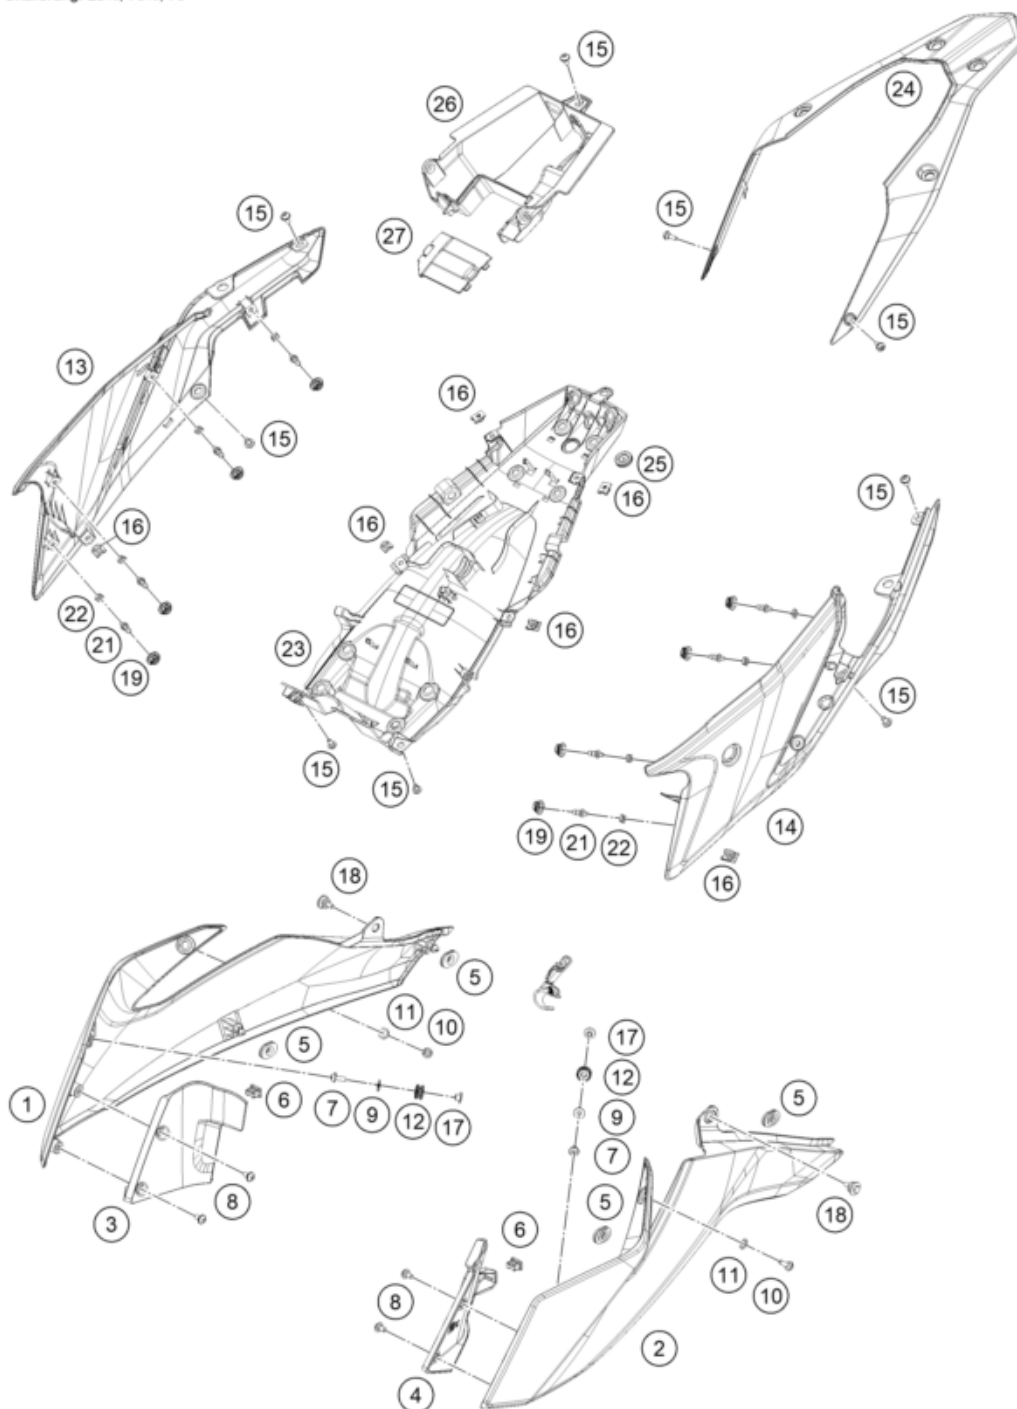

Skalierung: 25%, 75%, 75

Pos	Part Number	Description	Additional Text	Quantity
1	95808051000ABC	ADV250 TNKSPoilR RH C WHITE GL	with decal	1.00
2	95808050000ABC	ADV250 TNKSPoilR LH C WHITE GL	with decal	1.00
3	95808025000	Inner cover, top right		1.00
4	95808026000	Inside cover left		1.00
5	90108060003	GROMMET		4.00
6	90108060002	DAMP. RUBBER II RADIATOR PROT		2.00
7	90808043000	SPECIAL SCREW M6X1X16		2.00
8	93008040000	Screw M6X1X13		4.00
9	J125060005	washer plain id-6.2xod16xthk1x		2.00
10	J031060166	screw butn hd-m6x1xl 16xblkxst		2.00
11	93009059000	Washer nylon		2.00

12	95807013060	Tank bushing		2.00
13	95808042000	COWL SEAT LOWER RH		1.00
14	95808041000	rear cover		1.00
15	93008020060	Screw M6X1X9		9.00
16	93008084010	Range change metal nut M6		2.00
17	95807013070	Tank bushing		2.00
18	J025060196	bolt flange-m6x1x19xbrightxst		2.00
19	93011068010	Rubber grommet ignition lock c		6.00
21	95808041010	Pin quick release		8.00
22	95808041020	Special nut		8.00
23	95808019000	rear lower part		1.00
24	95808013000ABC	ADV250 S COWL UPR CE WHITE GLO	with decal	1.00
25	95808019010	Rubber grommet, wire support s		1.00
26	95808023000	Rear part inner cover		1.00
27	95808023010	Starter relay cover		1.00