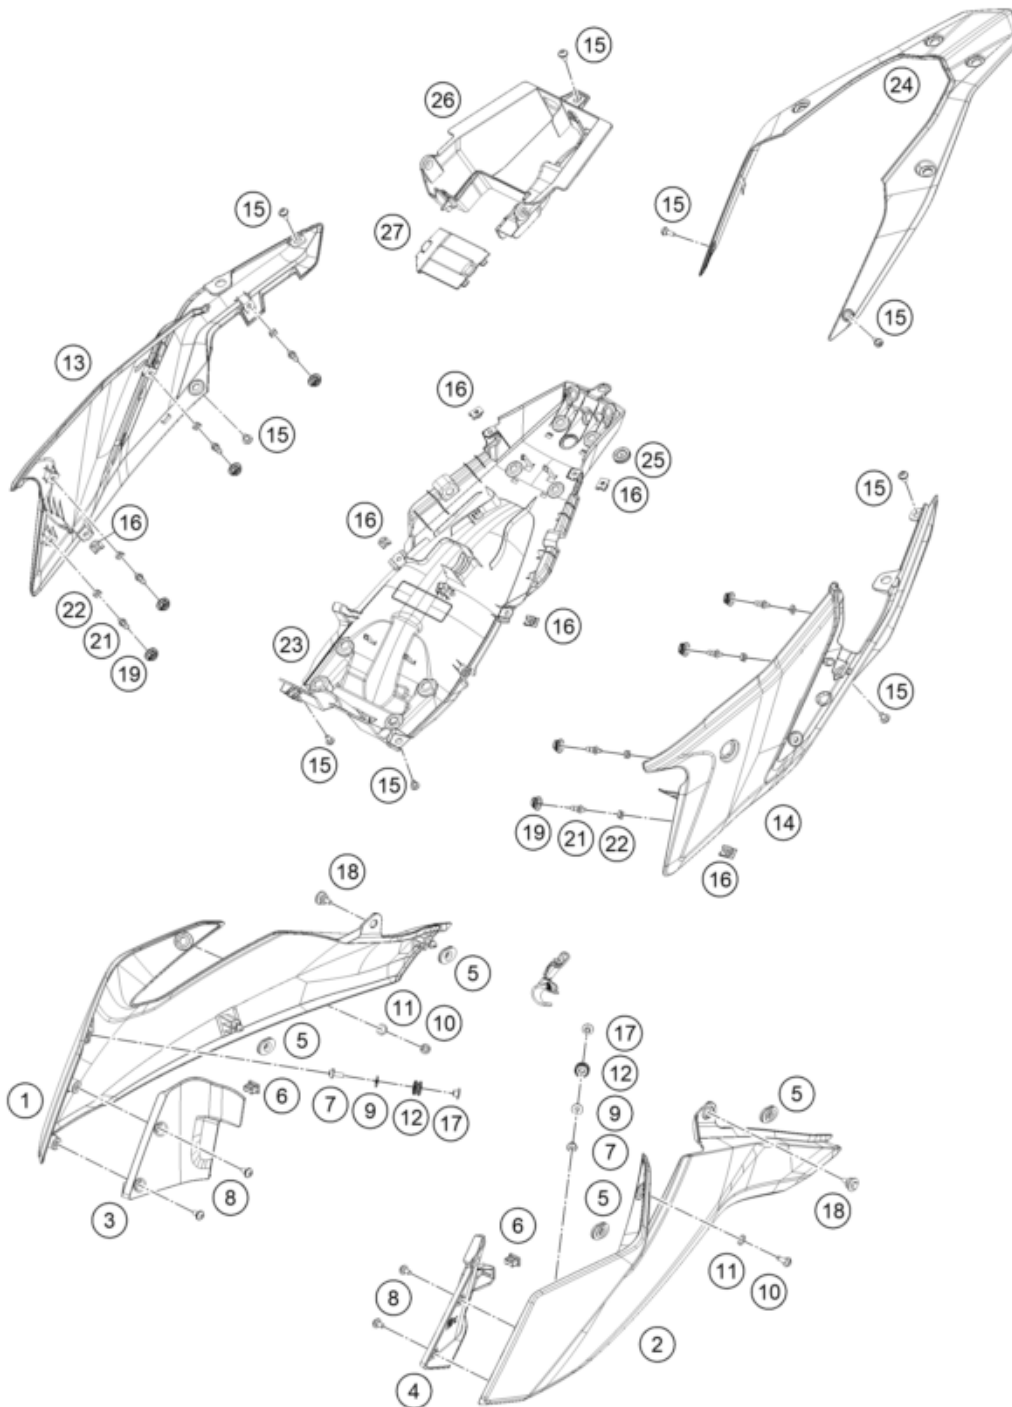

Skalierung: 25%, 75%, 75

Pos	Part Number	Description	Additional Text	Quantity
1	95808051000ABC	ADV250 TNKSPoilR RH C WHITE GL	with decal	1.00
2	95808050000ABC	ADV250 TNKSPoilR LH C WHITE GL	with decal	1.00
3	95808025000	Inner cover, top right		1.00
4	95808026000	Inside cover left		1.00
5	90108060003	GROMMET		4.00
6	90108060002	DAMP. RUBBER II RADIATOR PROT		2.00
7	90808043000	SPECIAL SCREW M6X1X16		2.00
8	93008040000	Screw M6X1X13		4.00
9	J125060005	washer plain id-6.2xod16xthk1x		2.00
10	J031060166	screw butn hd-m6x1xl 16xblkxst		2.00
11	93009059000	Washer nylon		2.00

12	95807013060	Tank bushing		2.00
13	95808042000	COWL SEAT LOWER RH		1.00
14	95808041000	rear cover		1.00
15	93008020060	Screw M6X1X9		9.00
16	93008084010	Range change metal nut M6		2.00
17	95807013070	Tank bushing		2.00
18	J025060196	bolt flange-m6x1x19xbrightxst		2.00
19	93011068010	Rubber grommet ignition lock c		6.00
21	95808041010	Pin quick release		8.00
22	95808041020	Special nut		8.00
23	95808019000	rear lower part		1.00
24	95808013000ABC	ADV250 S COWL UPR CE WHITE GLO	with decal	1.00
25	95808019010	Rubber grommet, wire support s		1.00
26	95808023000	Rear part inner cover		1.00
27	95808023010	Starter relay cover		1.00