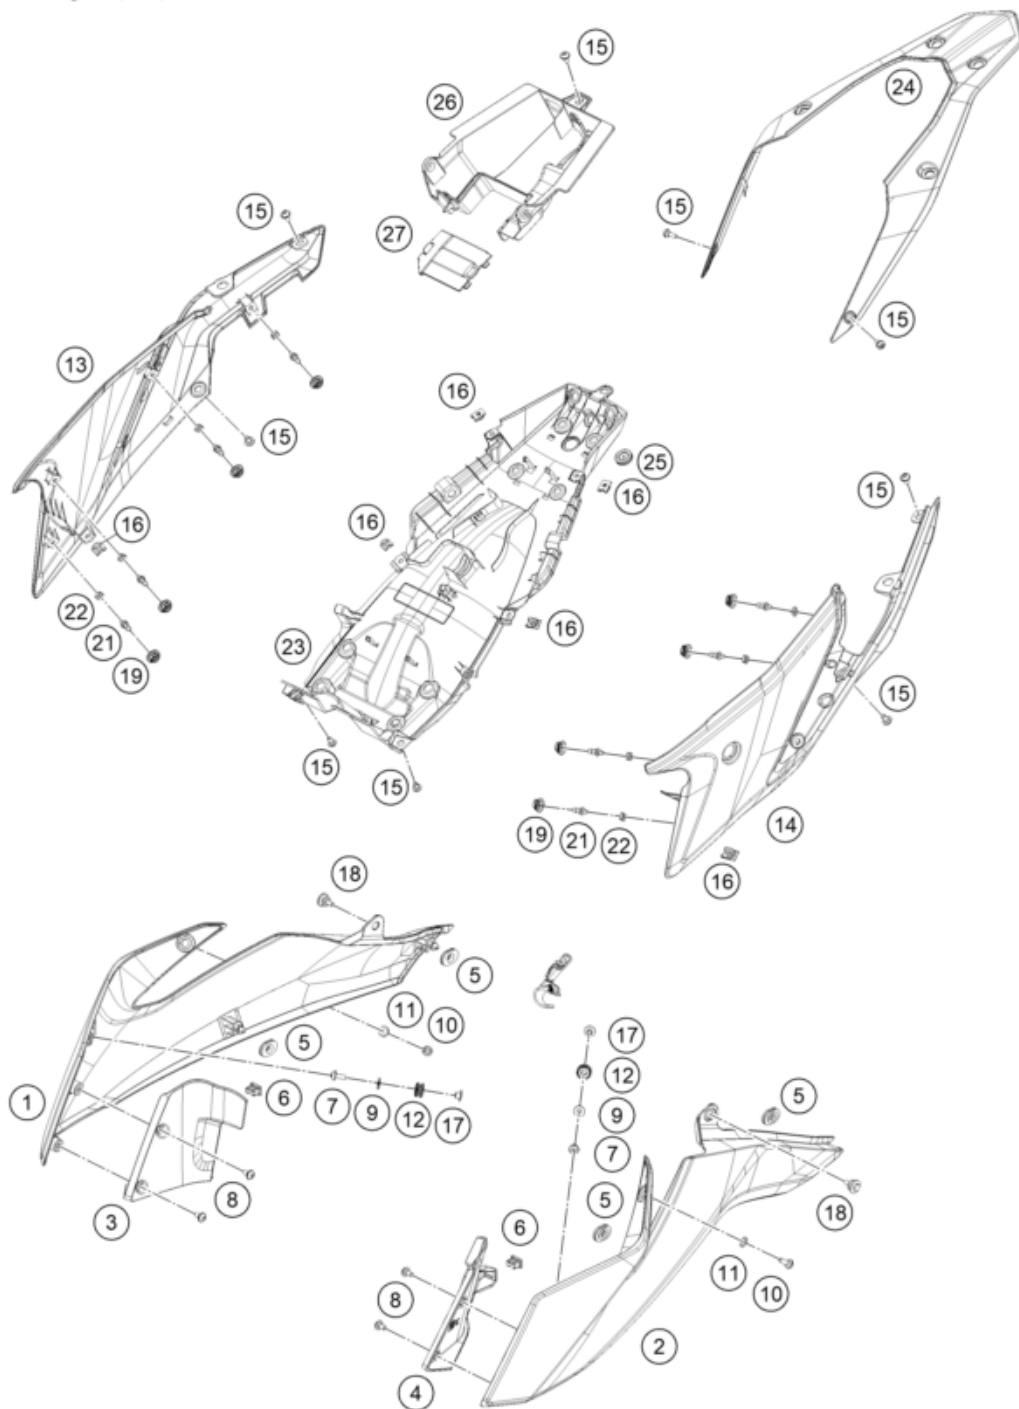

Skalierung: 25%, 75%, 75

Pos	Part Number	Description	Additional Text	Quantity
1	95808051000ABC	ADV250 TNKSPoilR RH C WHITE GL	with decal	1.00
2	95808050000ABC	ADV250 TNKSPoilR LH C WHITE GL	with decal	1.00
3	95808025000	Inner cover, top right		1.00
4	95808026000	Inside cover left		1.00
5	90108060003	GROMMET		4.00
6	90108060002	DAMP. RUBBER II RADIATOR PROT		2.00
7	90808043000	SPECIAL SCREW M6X1X16		2.00
8	93008040000	Screw M6X1X13		4.00
9	J125060005	washer plain id-6.2xod16xthk1x		2.00
10	J031060166	screw butn hd-m6x1xl 16xblkxst		2.00
11	93009059000	Washer nylon		2.00

12	95807013060	Tank bushing		2.00
13	95808042000	COWL SEAT LOWER RH		1.00
14	95808041000	rear cover		1.00
15	93008020060	Screw M6X1X9		9.00
16	93008084010	Range change metal nut M6		2.00
17	95807013070	Tank bushing		2.00
18	J025060196	bolt flange-m6x1x19xbrightxst		2.00
19	93011068010	Rubber grommet ignition lock c		6.00
21	95808041010	Pin quick release		8.00
22	95808041020	Special nut		8.00
23	95808019000	rear lower part		1.00
24	95808013000ABC	ADV250 S COWL UPR CE WHITE GLO	with decal	1.00
25	95808019010	Rubber grommet, wire support s		1.00
26	95808023000	Rear part inner cover		1.00
27	95808023010	Starter relay cover		1.00