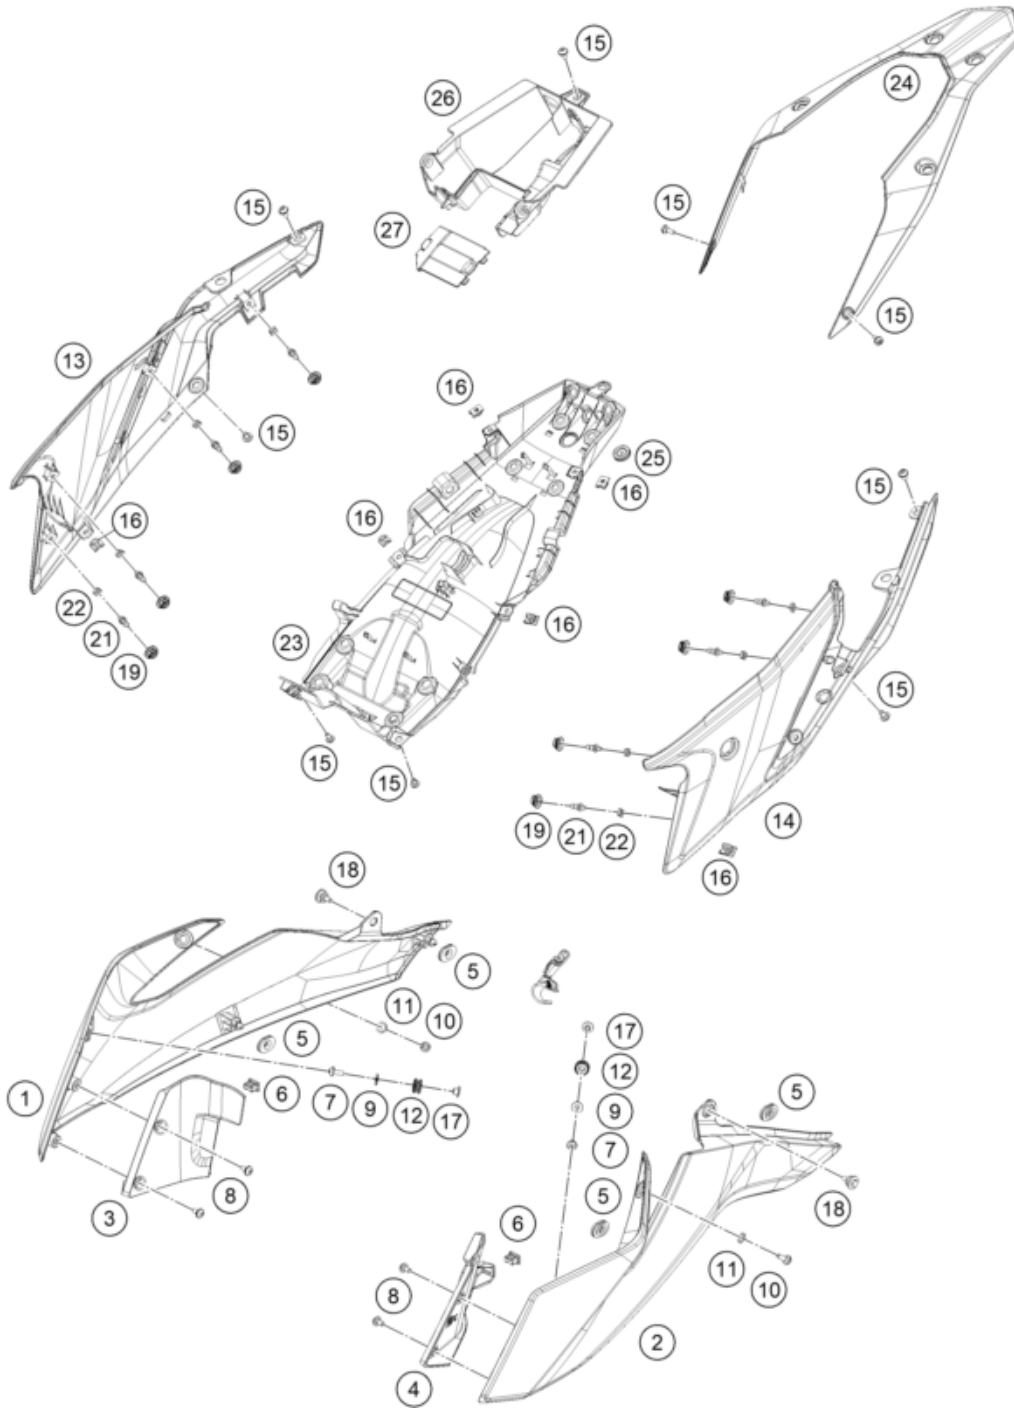

Skalierung: 25%, 75%, 75

Pos	Part Number	Description	Additional Text	Quantity
1	95808051000EBB	ADV 390 TANK SPOILER RH EB ORG	with decal	1.00
2	95808050000EBB	ADV 390 TANK SPOILER LH EB ORG	with decal	1.00
3	95808025000	Inner cover, top right		1.00
4	95808026000	Inside cover left		1.00
5	90108060003	GROMMET		4.00
6	90108060002	DAMP. RUBBER II RADIATOR PROT		2.00
7	90808043000	SPECIAL SCREW M6X1X16		2.00
8	93008040000	Screw M6X1X13		4.00
9	J125060005	washer plain id-6.2xod16xthk1x		2.00
10	J031060166	screw butn hd-m6x1xl 16xblkxst		2.00
11	93009059000	Washer nylon		2.00

12	95807013060	Tank bushing		2.00
13	95808042000	COWL SEAT LOWER RH		1.00
14	95808041000	rear cover		1.00
15	93008020060	Screw M6X1X9		9.00
16	93008084010	Range change metal nut M6		2.00
17	95807013070	Tank bushing		2.00
18	J025060196	bolt flange-m6x1x19xbrightxst		2.00
19	93011068010	Rubber grommet ignition lock c		6.00
21	95808041010	Pin quick release		8.00
22	95808041020	Special nut		8.00
23	95808019000	rear lower part		1.00
24	95808013000ABD	ADV.390 SEATCOWL UPPRJG181309	with decal	1.00
25	95808019010	Rubber grommet, wire support s		1.00
26	95808023000	Rear part inner cover		1.00
27	95808023010	Starter relay cover		1.00