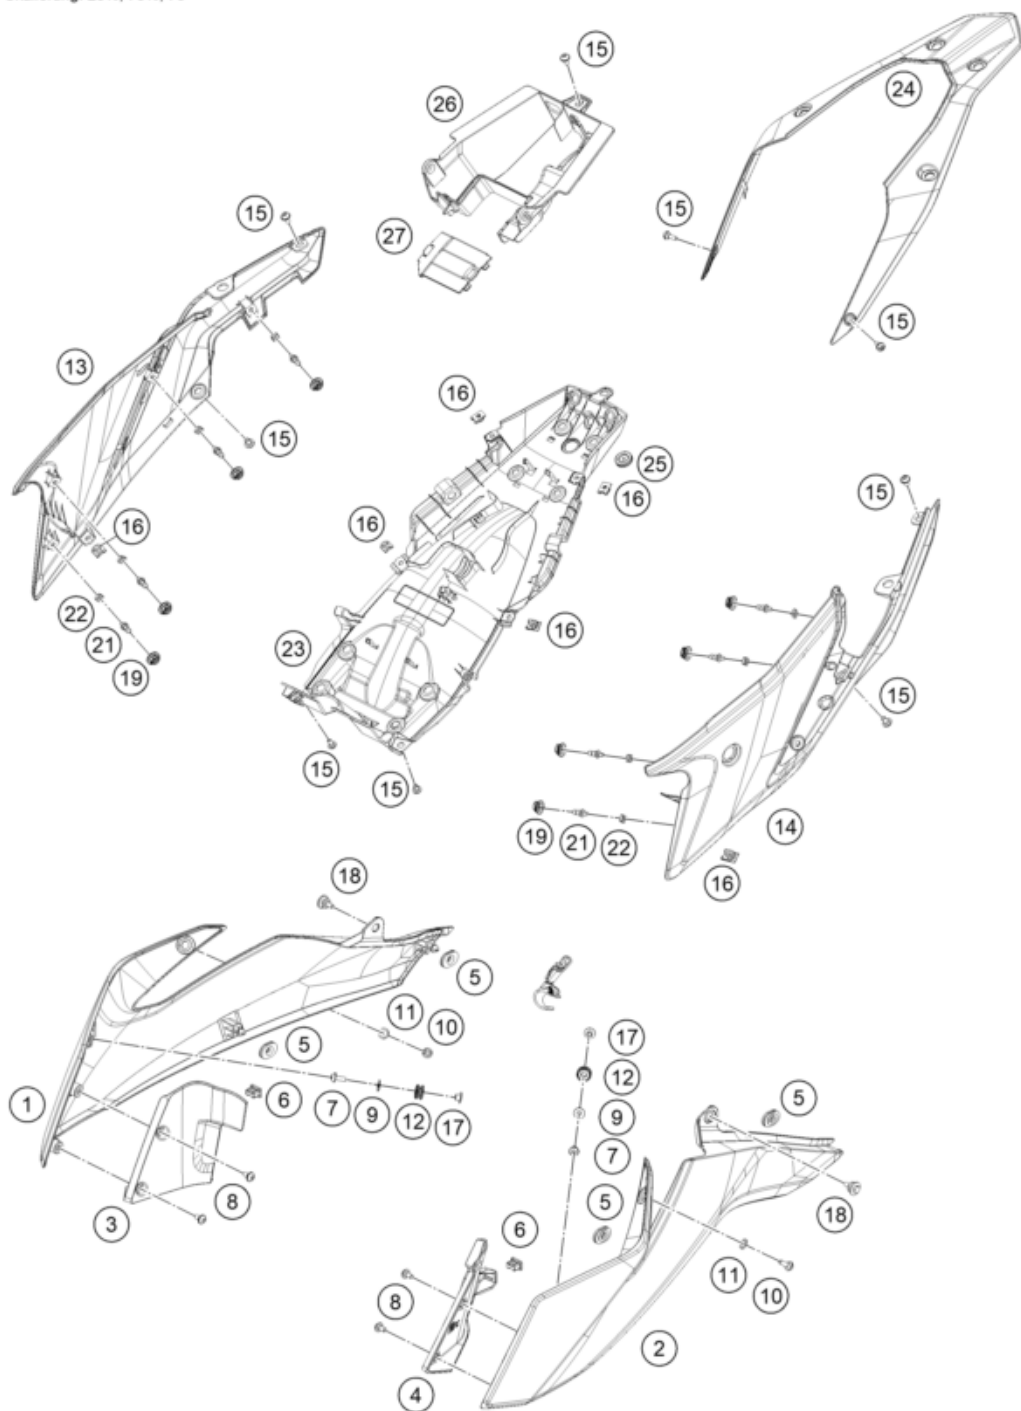

Skalierung: 25%, 75%, 75

Pos	Part Number	Description	Additional Text	Quantity
1	95808051000EBB	ADV 390 TANK SPOILER RH EB ORG	with decal	1.00
2	95808050000EBB	ADV 390 TANK SPOILER LH EB ORG	with decal	1.00
3	95808025000	Inner cover, top right		1.00
4	95808026000	Inside cover left		1.00
5	90108060003	GROMMET		4.00
6	90108060002	DAMP. RUBBER II RADIATOR PROT		2.00
7	90808043000	SPECIAL SCREW M6X1X16		2.00
8	93008040000	Screw M6X1X13		4.00
9	J125060005	washer plain id-6.2xod16xthk1x		2.00
10	J031060166	screw butn hd-m6x1xl 16xblkxst		2.00
11	93009059000	Washer nylon		2.00

12	95807013060	Tank bushing		2.00
13	95808042000	COWL SEAT LOWER RH		1.00
14	95808041000	rear cover		1.00
15	93008020060	Screw M6X1X9		9.00
16	93008084010	Range change metal nut M6		2.00
17	95807013070	Tank bushing		2.00
18	J025060196	bolt flange-m6x1x19xbrightxst		2.00
19	93011068010	Rubber grommet ignition lock c		6.00
21	95808041010	Pin quick release		8.00
22	95808041020	Special nut		8.00
23	95808019000	rear lower part		1.00
24	95808013000ABD	ADV.390 SEATCOWL UPPRJG181309	with decal	1.00
25	95808019010	Rubber grommet, wire support s		1.00
26	95808023000	Rear part inner cover		1.00
27	95808023010	Starter relay cover		1.00