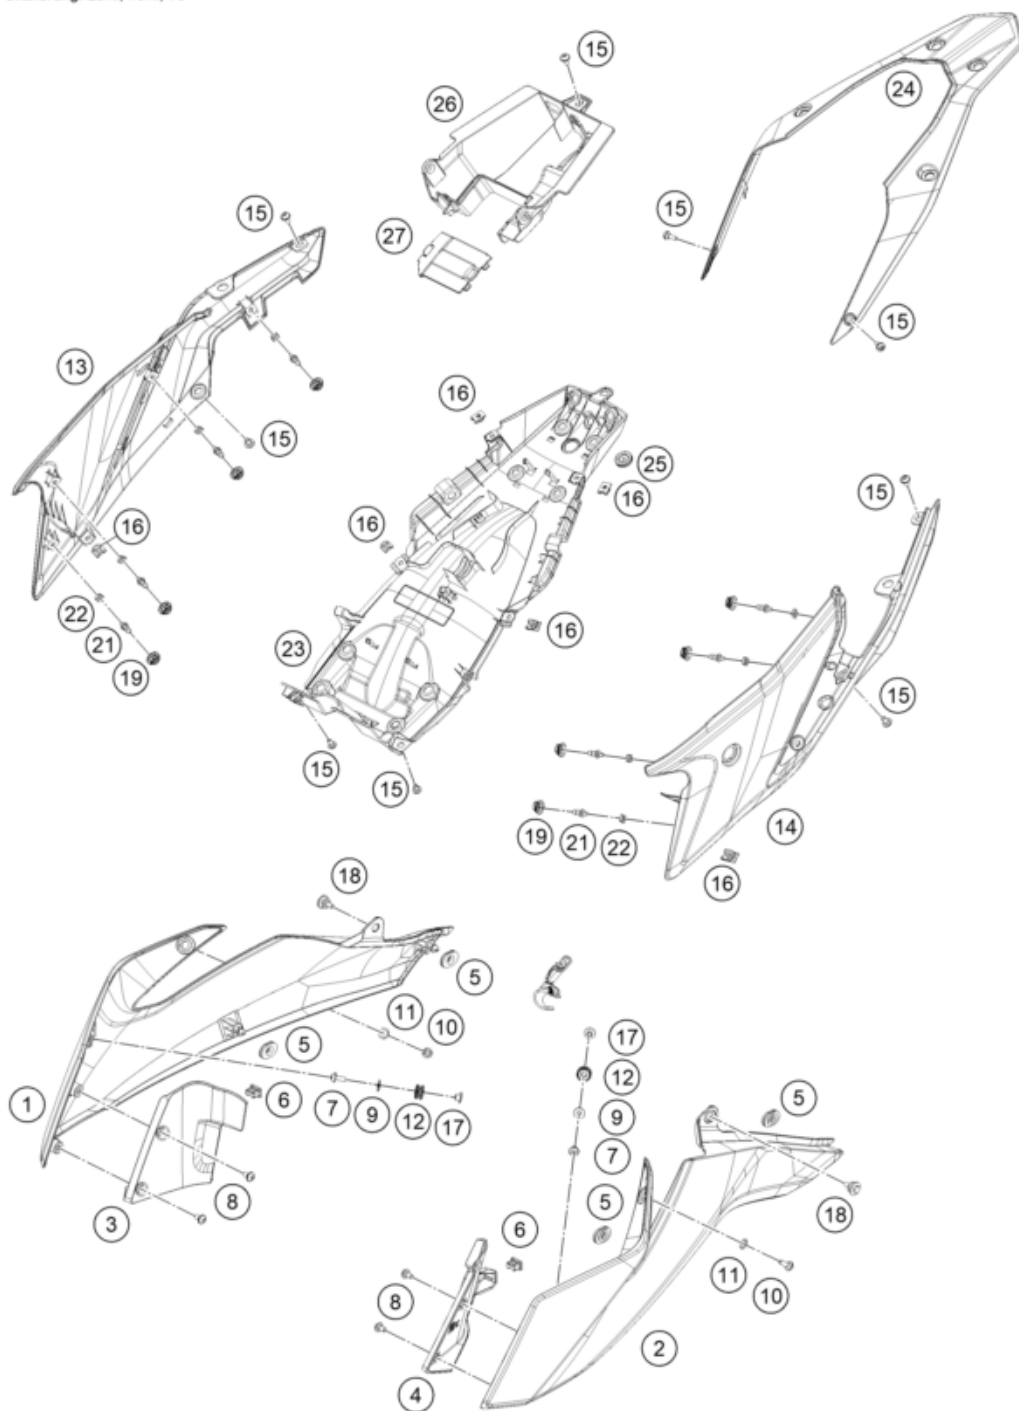

Skalierung: 25%, 75%, 75

Pos	Part Number	Description	Additional Text	Quantity
1	95808051000EBB	ADV 390 TANK SPOILER RH EB ORG	with decal	1.00
2	95808050000EBB	ADV 390 TANK SPOILER LH EB ORG	with decal	1.00
3	95808025000	Inner cover, top right		1.00
4	95808026000	Inside cover left		1.00
5	90108060003	GROMMET		4.00
6	90108060002	DAMP. RUBBER II RADIATOR PROT		2.00
7	90808043000	SPECIAL SCREW M6X1X16		2.00
8	93008040000	Screw M6X1X13		4.00
9	J125060005	washer plain id-6.2xod16xthk1x		2.00
10	J031060166	screw butn hd-m6x1xl 16xblkxst		2.00
11	93009059000	Washer nylon		2.00

12	95807013060	Tank bushing		2.00
13	95808042000	COWL SEAT LOWER RH		1.00
14	95808041000	rear cover		1.00
15	93008020060	Screw M6X1X9		9.00
16	93008084010	Range change metal nut M6		2.00
17	95807013070	Tank bushing		2.00
18	J025060196	bolt flange-m6x1x19xbrightxst		2.00
19	93011068010	Rubber grommet ignition lock c		6.00
21	95808041010	Pin quick release		8.00
22	95808041020	Special nut		8.00
23	95808019000	rear lower part		1.00
24	95808013000ABD	ADV.390 SEATCOWL UPPRJG181309	with decal	1.00
25	95808019010	Rubber grommet, wire support s		1.00
26	95808023000	Rear part inner cover		1.00
27	95808023010	Starter relay cover		1.00