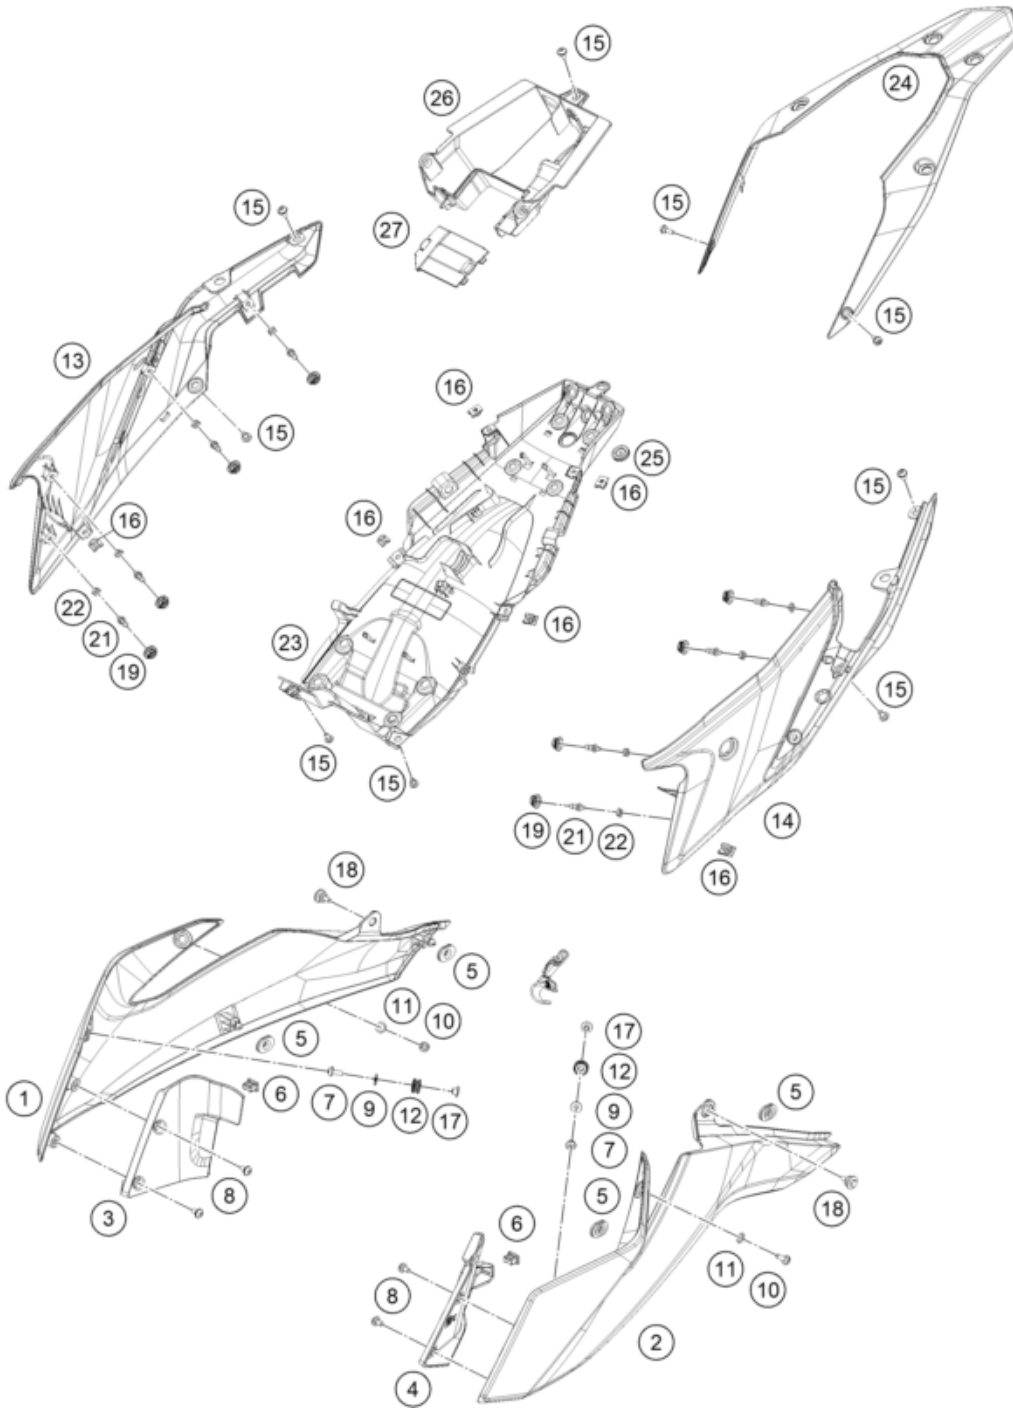

Skalierung: 25%, 75%, 75

Pos	Part Number	Description	Additional Text	Quantity
1	95808051000EBB	ADV 390 TANK SPOILER RH EB ORG	with decal	1.00
2	95808050000EBB	ADV 390 TANK SPOILER LH EB ORG	with decal	1.00
3	95808025000	Inner cover, top right		1.00
4	95808026000	Inside cover left		1.00
5	90108060003	GROMMET		4.00
6	90108060002	DAMP. RUBBER II RADIATOR PROT		2.00
7	90808043000	SPECIAL SCREW M6X1X16		2.00
8	93008040000	Screw M6X1X13		4.00
9	J125060005	washer plain id-6.2xod16xthk1x		2.00
10	J031060166	screw butn hd-m6x1xl 16xblkxst		2.00
11	93009059000	Washer nylon		2.00

12	95807013060	Tank bushing		2.00
13	95808042000	COWL SEAT LOWER RH		1.00
14	95808041000	rear cover		1.00
15	93008020060	Screw M6X1X9		9.00
16	93008084010	Range change metal nut M6		2.00
17	95807013070	Tank bushing		2.00
18	J025060196	bolt flange-m6x1x19xbrightxst		2.00
19	93011068010	Rubber grommet ignition lock c		6.00
21	95808041010	Pin quick release		8.00
22	95808041020	Special nut		8.00
23	95808019000	rear lower part		1.00
24	95808013000ABD	ADV.390 SEATCOWL UPPRJG181309	with decal	1.00
25	95808019010	Rubber grommet, wire support s		1.00
26	95808023000	Rear part inner cover		1.00
27	95808023010	Starter relay cover		1.00