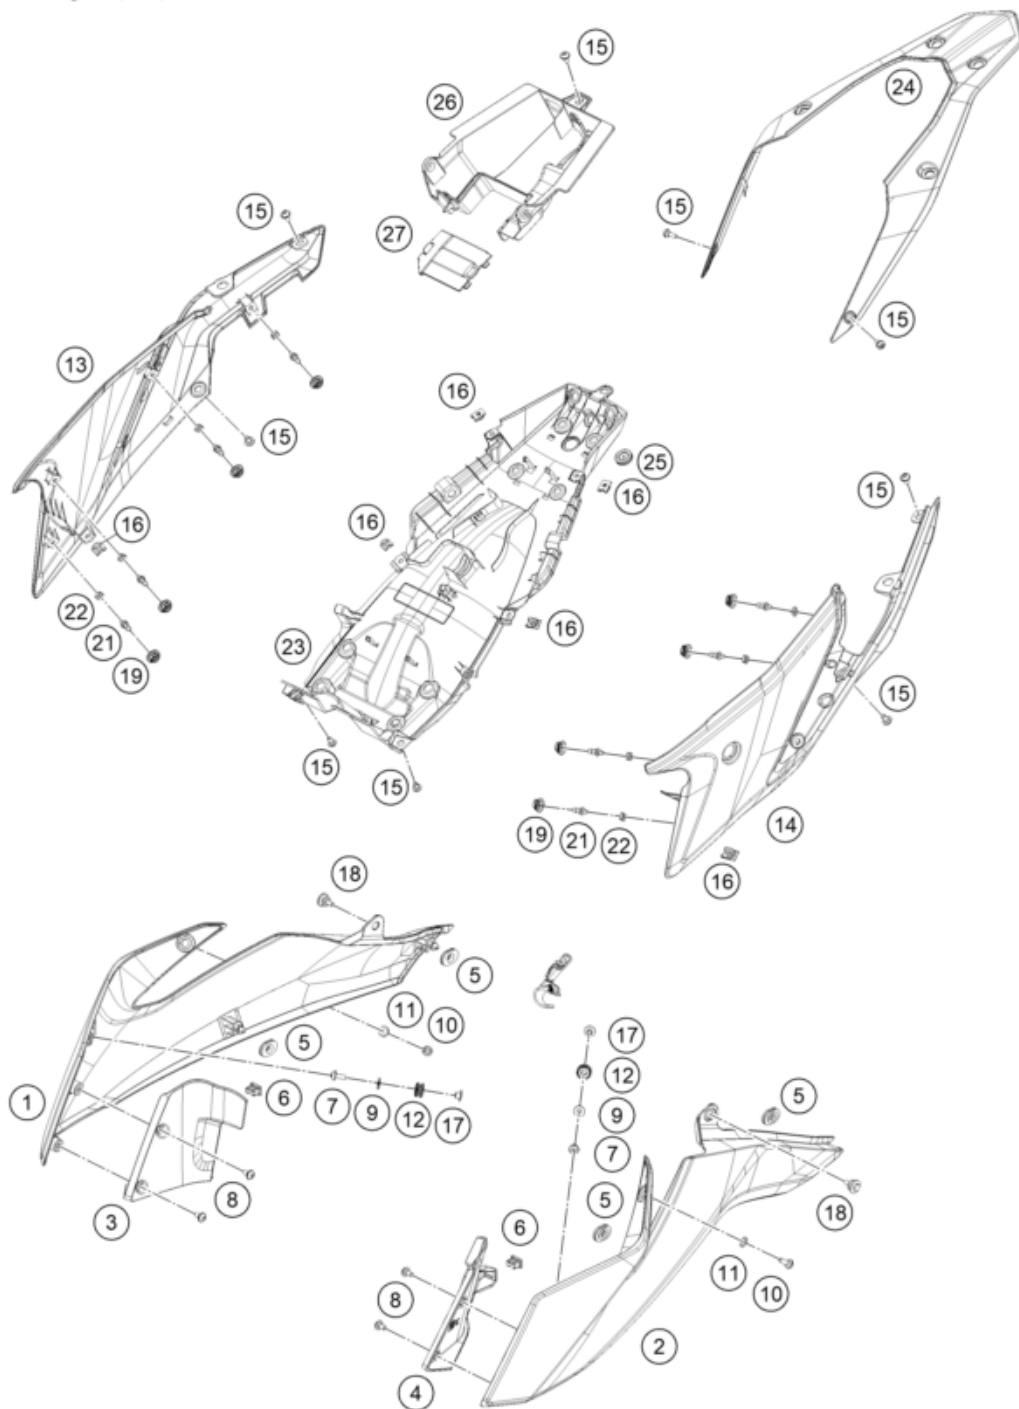

Skalierung: 25%, 75%, 75

Pos	Part Number	Description	Additional Text	Quantity
1	95808051000EBB	ADV 390 TANK SPOILER RH EB ORG	with decal	1.00
2	95808050000EBB	ADV 390 TANK SPOILER LH EB ORG	with decal	1.00
3	95808025000	Inner cover, top right		1.00
4	95808026000	Inside cover left		1.00
5	90108060003	GROMMET		4.00
6	90108060002	DAMP. RUBBER II RADIATOR PROT		2.00
7	90808043000	SPECIAL SCREW M6X1X16		2.00
8	93008040000	Screw M6X1X13		4.00
9	J125060005	washer plain id-6.2xod16xthk1x		2.00
10	J031060166	screw butn hd-m6x1xl 16xblkxst		2.00
11	93009059000	Washer nylon		2.00

12	95807013060	Tank bushing		2.00
13	95808042000	COWL SEAT LOWER RH		1.00
14	95808041000	rear cover		1.00
15	93008020060	Screw M6X1X9		9.00
16	93008084010	Range change metal nut M6		2.00
17	95807013070	Tank bushing		2.00
18	J025060196	bolt flange-m6x1x19xbrightxst		2.00
19	93011068010	Rubber grommet ignition lock c		6.00
21	95808041010	Pin quick release		8.00
22	95808041020	Special nut		8.00
23	95808019000	rear lower part		1.00
24	95808013000ABD	ADV.390 SEATCOWL UPPRJG181309	with decal	1.00
25	95808019010	Rubber grommet, wire support s		1.00
26	95808023000	Rear part inner cover		1.00
27	95808023010	Starter relay cover		1.00