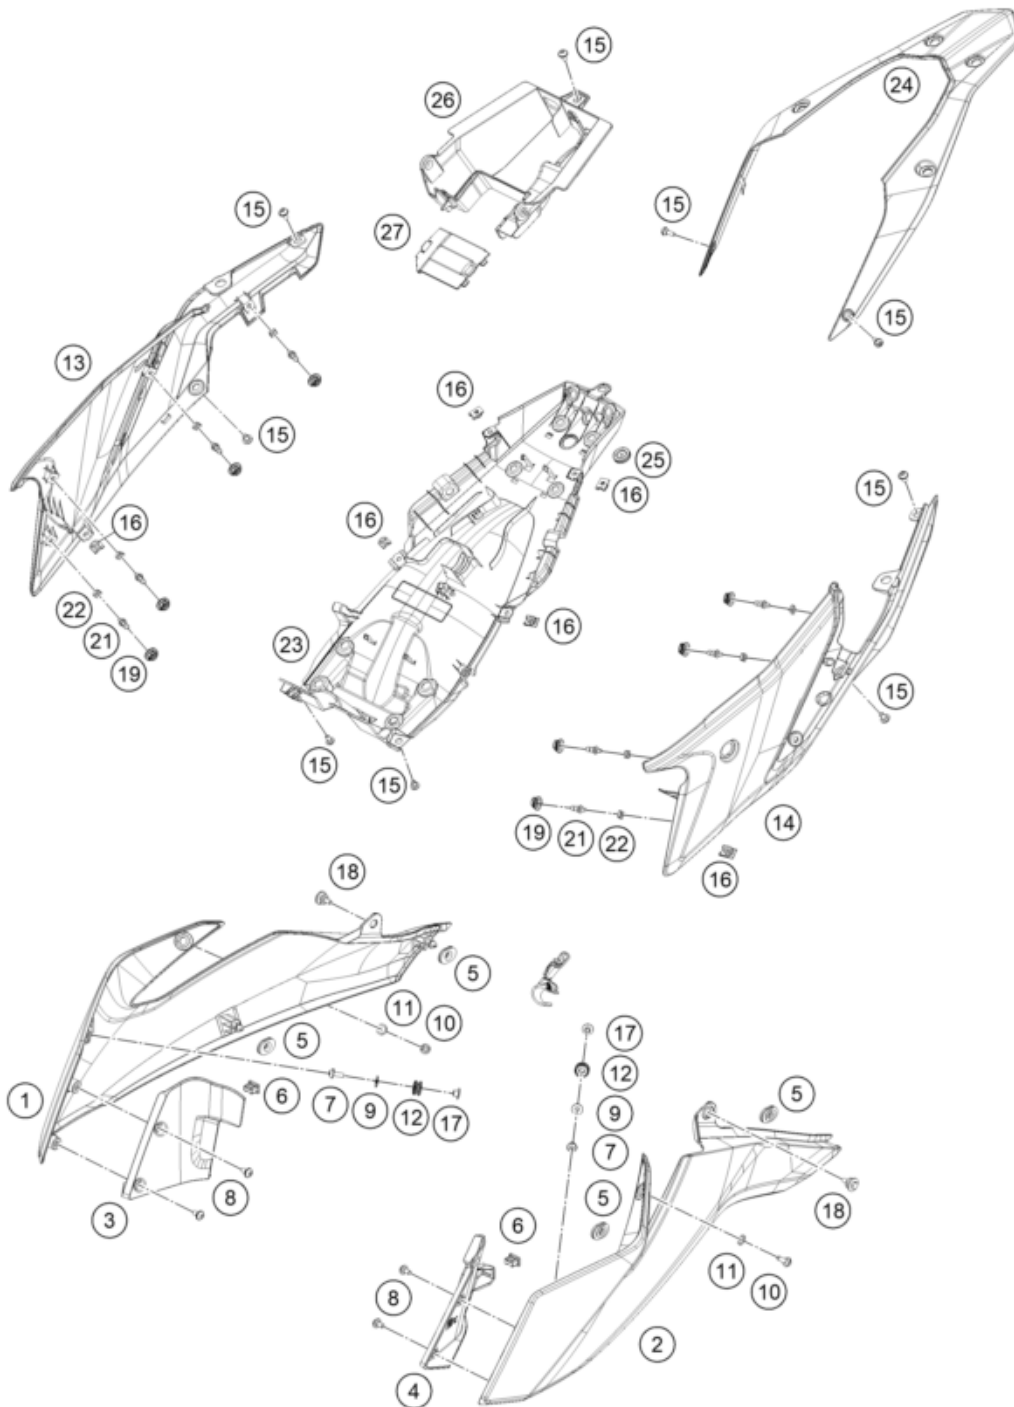

Skalierung: 25%, 75%, 75

Pos	Part Number	Description	Additional Text	Quantity
1	95808051000EBB	ADV 390 TANK SPOILER RH EB ORG	with decal	1.00
2	95808050000EBB	ADV 390 TANK SPOILER LH EB ORG	with decal	1.00
3	95808025000	Inner cover, top right		1.00
4	95808026000	Inside cover left		1.00
5	90108060003	GROMMET		4.00
6	90108060002	DAMP. RUBBER II RADIATOR PROT		2.00
7	90808043000	SPECIAL SCREW M6X1X16		2.00
8	93008040000	Screw M6X1X13		4.00
9	J125060005	washer plain id-6.2xod16xthk1x		2.00
10	J031060166	screw butn hd-m6x1xl 16xblkxst		2.00
11	93009059000	Washer nylon		2.00

12	95807013060	Tank bushing		2.00
13	95808042000	COWL SEAT LOWER RH		1.00
14	95808041000	rear cover		1.00
15	93008020060	Screw M6X1X9		9.00
16	93008084010	Range change metal nut M6		2.00
17	95807013070	Tank bushing		2.00
18	J025060196	bolt flange-m6x1x19xbrightxst		2.00
19	93011068010	Rubber grommet ignition lock c		6.00
21	95808041010	Pin quick release		8.00
22	95808041020	Special nut		8.00
23	95808019000	rear lower part		1.00
24	95808013000ABD	ADV.390 SEATCOWL UPPRJG181309	with decal	1.00
25	95808019010	Rubber grommet, wire support s		1.00
26	95808023000	Rear part inner cover		1.00
27	95808023010	Starter relay cover		1.00