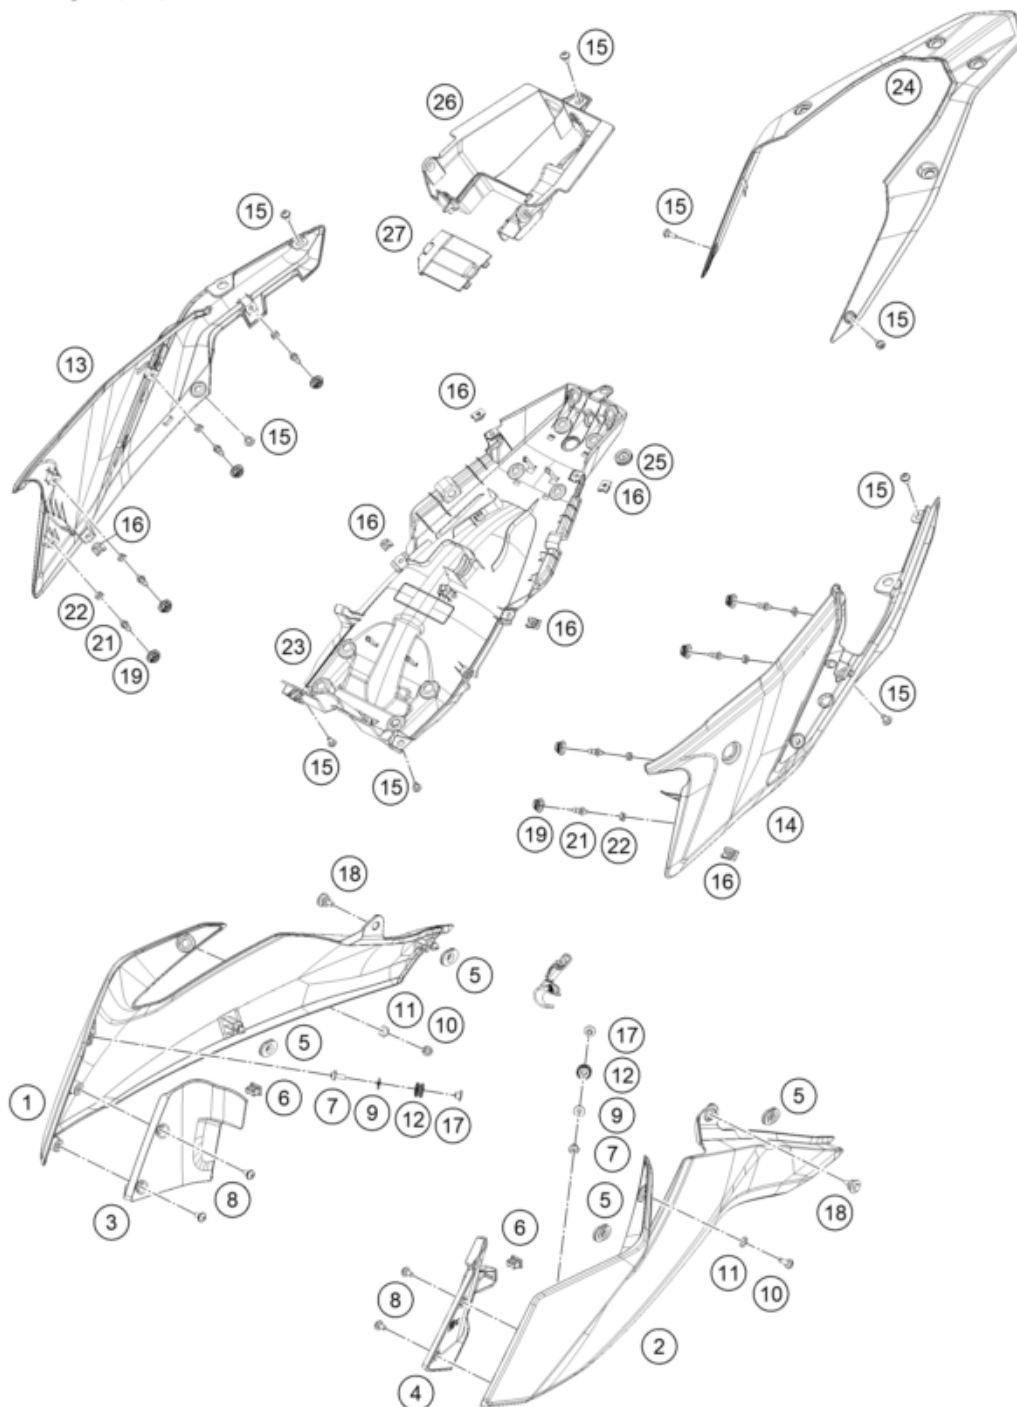

Skalierung: 25%, 75%, 75

Pos	Part Number	Description	Additional Text	Quantity
1	95808051000EBB	ADV 390 TANK SPOILER RH EB ORG	with decal	1.00
2	95808050000EBB	ADV 390 TANK SPOILER LH EB ORG	with decal	1.00
3	95808025000	Inner cover, top right		1.00
4	95808026000	Inside cover left		1.00
5	90108060003	GROMMET		4.00
6	90108060002	DAMP. RUBBER II RADIATOR PROT		2.00
7	90808043000	SPECIAL SCREW M6X1X16		2.00
8	93008040000	Screw M6X1X13		4.00
9	J125060005	washer plain id-6.2xod16xthk1x		2.00
10	J031060166	screw butn hd-m6x1xl 16xblkxst		2.00
11	93009059000	Washer nylon		2.00

12	95807013060	Tank bushing		2.00
13	95808042000	COWL SEAT LOWER RH		1.00
14	95808041000	rear cover		1.00
15	93008020060	Screw M6X1X9		9.00
16	93008084010	Range change metal nut M6		2.00
17	95807013070	Tank bushing		2.00
18	J025060196	bolt flange-m6x1x19xbrightxst		2.00
19	93011068010	Rubber grommet ignition lock c		6.00
21	95808041010	Pin quick release		8.00
22	95808041020	Special nut		8.00
23	95808019000	rear lower part		1.00
24	95808013000ABD	ADV.390 SEATCOWL UPPRJG181309	with decal	1.00
25	95808019010	Rubber grommet, wire support s		1.00
26	95808023000	Rear part inner cover		1.00
27	95808023010	Starter relay cover		1.00