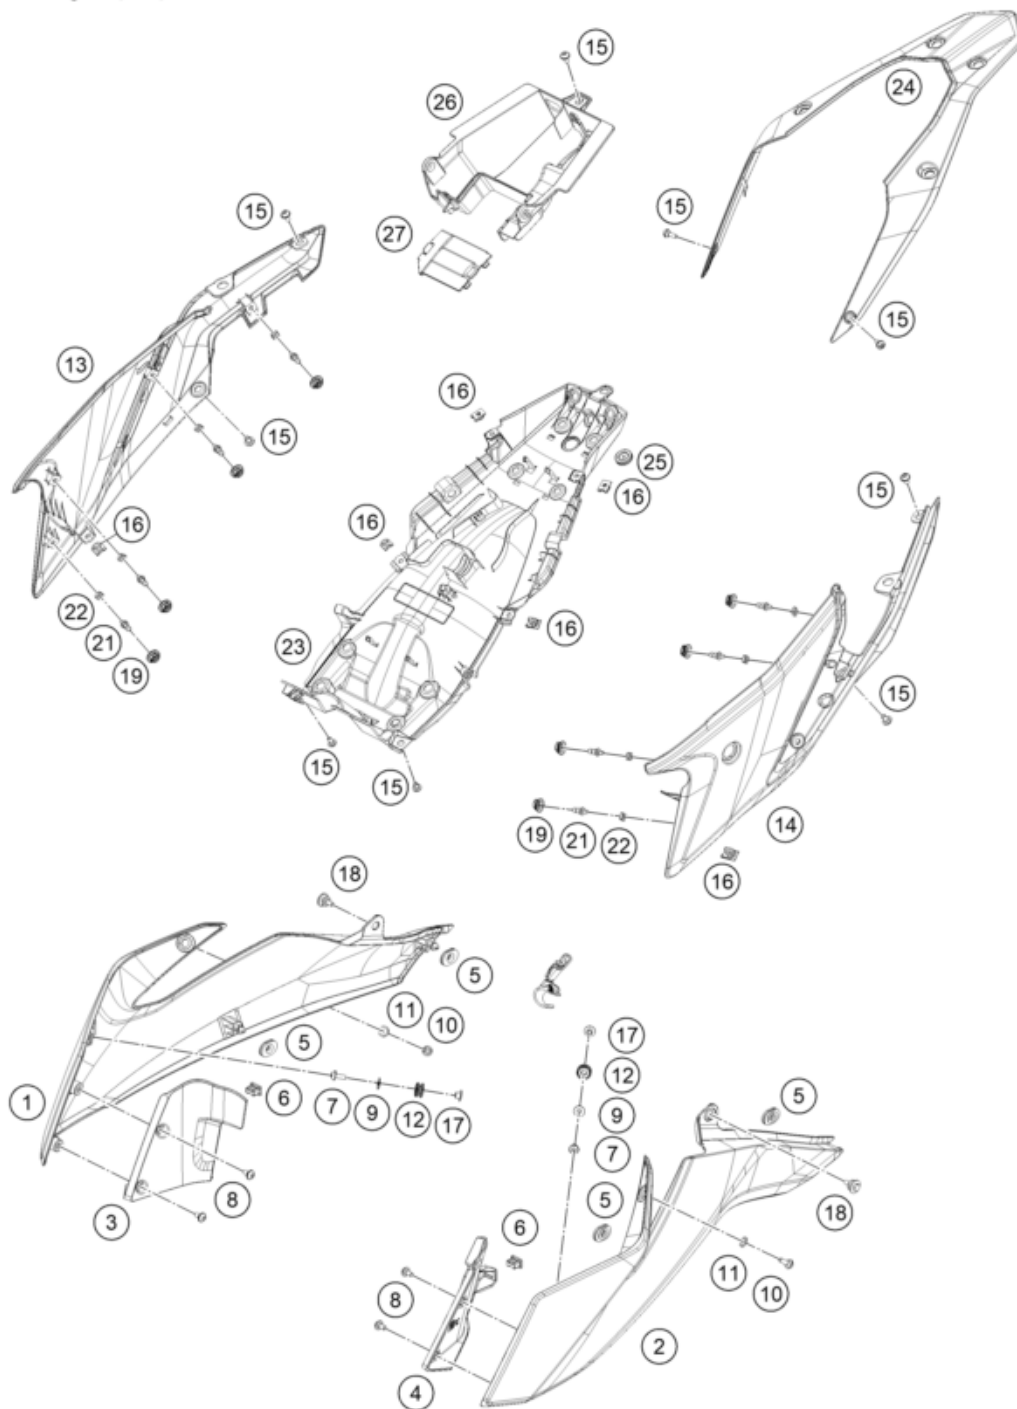

Skalierung: 25%, 75%, 75

Pos	Part Number	Description	Additional Text	Quantity
1	95808051000EBB	ADV 390 TANK SPOILER RH EB ORG	with decal	1.00
2	95808050000EBB	ADV 390 TANK SPOILER LH EB ORG	with decal	1.00
3	95808025000	Inner cover, top right		1.00
4	95808026000	Inside cover left		1.00
5	90108060003	GROMMET		4.00
6	90108060002	DAMP. RUBBER II RADIATOR PROT		2.00
7	90808043000	SPECIAL SCREW M6X1X16		2.00
8	93008040000	Screw M6X1X13		4.00
9	J125060005	washer plain id-6.2xod16xthk1x		2.00
10	J031060166	screw butn hd-m6x1xl 16xblkxst		2.00
11	93009059000	Washer nylon		2.00

12	95807013060	Tank bushing		2.00
13	95808042000	COWL SEAT LOWER RH		1.00
14	95808041000	rear cover		1.00
15	93008020060	Screw M6X1X9		9.00
16	93008084010	Range change metal nut M6		2.00
17	95807013070	Tank bushing		2.00
18	J025060196	bolt flange-m6x1x19xbrightxst		2.00
19	93011068010	Rubber grommet ignition lock c		6.00
21	95808041010	Pin quick release		8.00
22	95808041020	Special nut		8.00
23	95808019000	rear lower part		1.00
24	95808013000ABD	ADV.390 SEATCOWL UPPRJG181309	with decal	1.00
25	95808019010	Rubber grommet, wire support s		1.00
26	95808023000	Rear part inner cover		1.00
27	95808023010	Starter relay cover		1.00