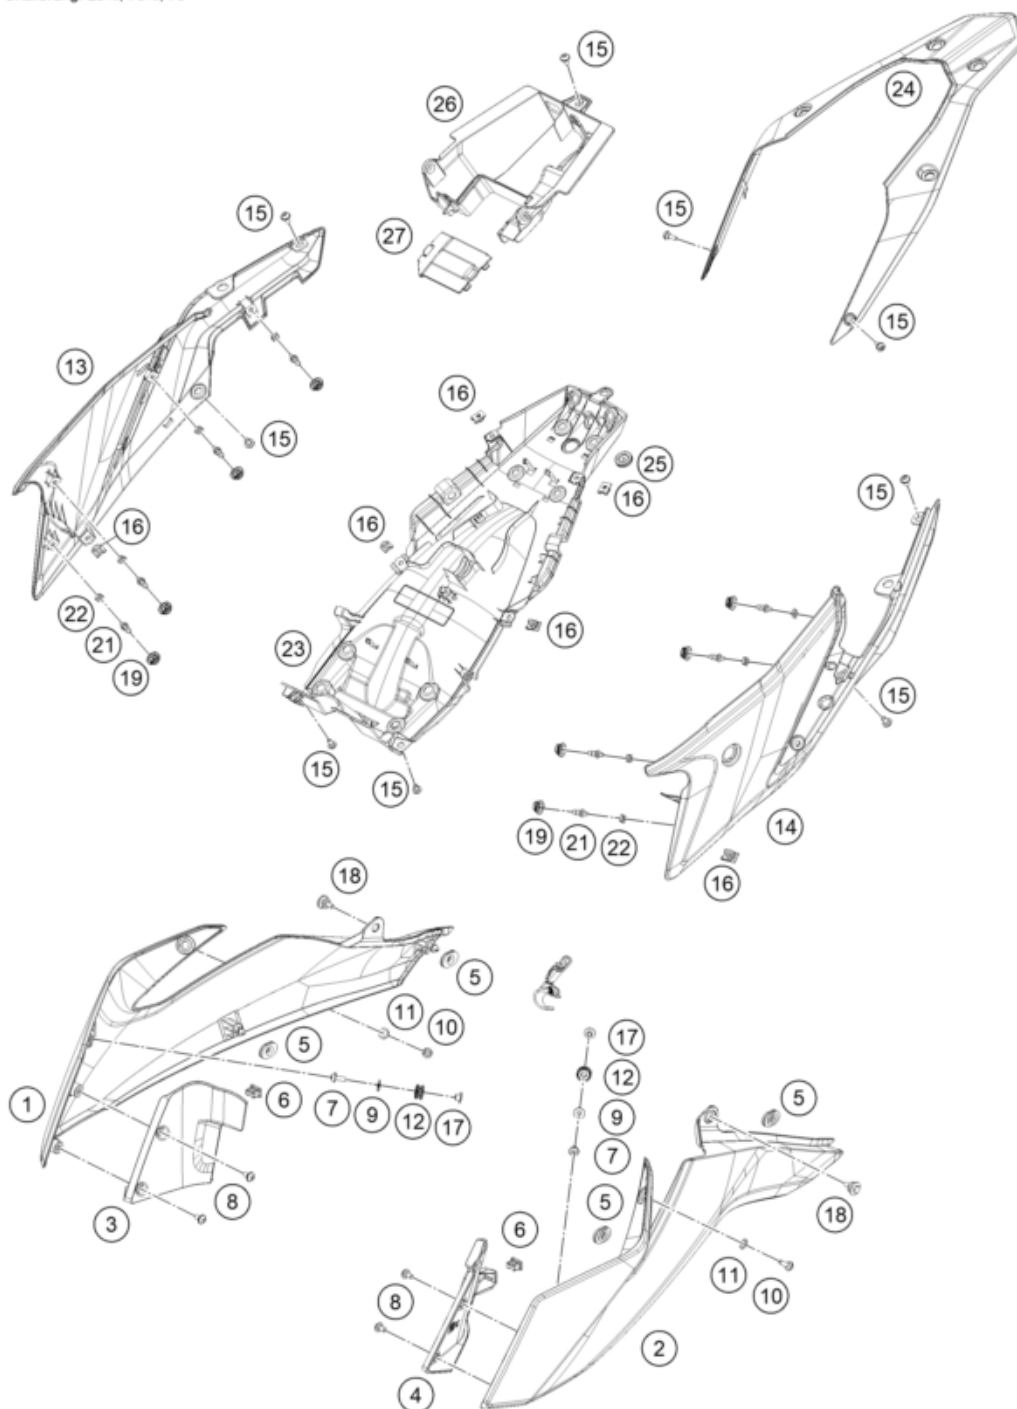

Skalierung: 25%, 75%, 75

Pos	Part Number	Description	Additional Text	Quantity
1	95808051000EBB	ADV 390 TANK SPOILER RH EB ORG	with decal	1.00
2	95808050000EBB	ADV 390 TANK SPOILER LH EB ORG	with decal	1.00
3	95808025000	Inner cover, top right		1.00
4	95808026000	Inside cover left		1.00
5	90108060003	GROMMET		4.00
6	90108060002	DAMP. RUBBER II RADIATOR PROT		2.00
7	90808043000	SPECIAL SCREW M6X1X16		2.00
8	93008040000	Screw M6X1X13		4.00
9	J125060005	washer plain id-6.2xod16xthk1x		2.00
10	J031060166	screw butn hd-m6x1xl 16xblkxst		2.00
11	93009059000	Washer nylon		2.00

12	95807013060	Tank bushing		2.00
13	95808042000	COWL SEAT LOWER RH		1.00
14	95808041000	rear cover		1.00
15	93008020060	Screw M6X1X9		9.00
16	93008084010	Range change metal nut M6		2.00
17	95807013070	Tank bushing		2.00
18	J025060196	bolt flange-m6x1x19xbrightxst		2.00
19	93011068010	Rubber grommet ignition lock c		6.00
21	95808041010	Pin quick release		8.00
22	95808041020	Special nut		8.00
23	95808019000	rear lower part		1.00
24	95808013000ABD	ADV.390 SEATCOWL UPPRJG181309	with decal	1.00
25	95808019010	Rubber grommet, wire support s		1.00
26	95808023000	Rear part inner cover		1.00
27	95808023010	Starter relay cover		1.00