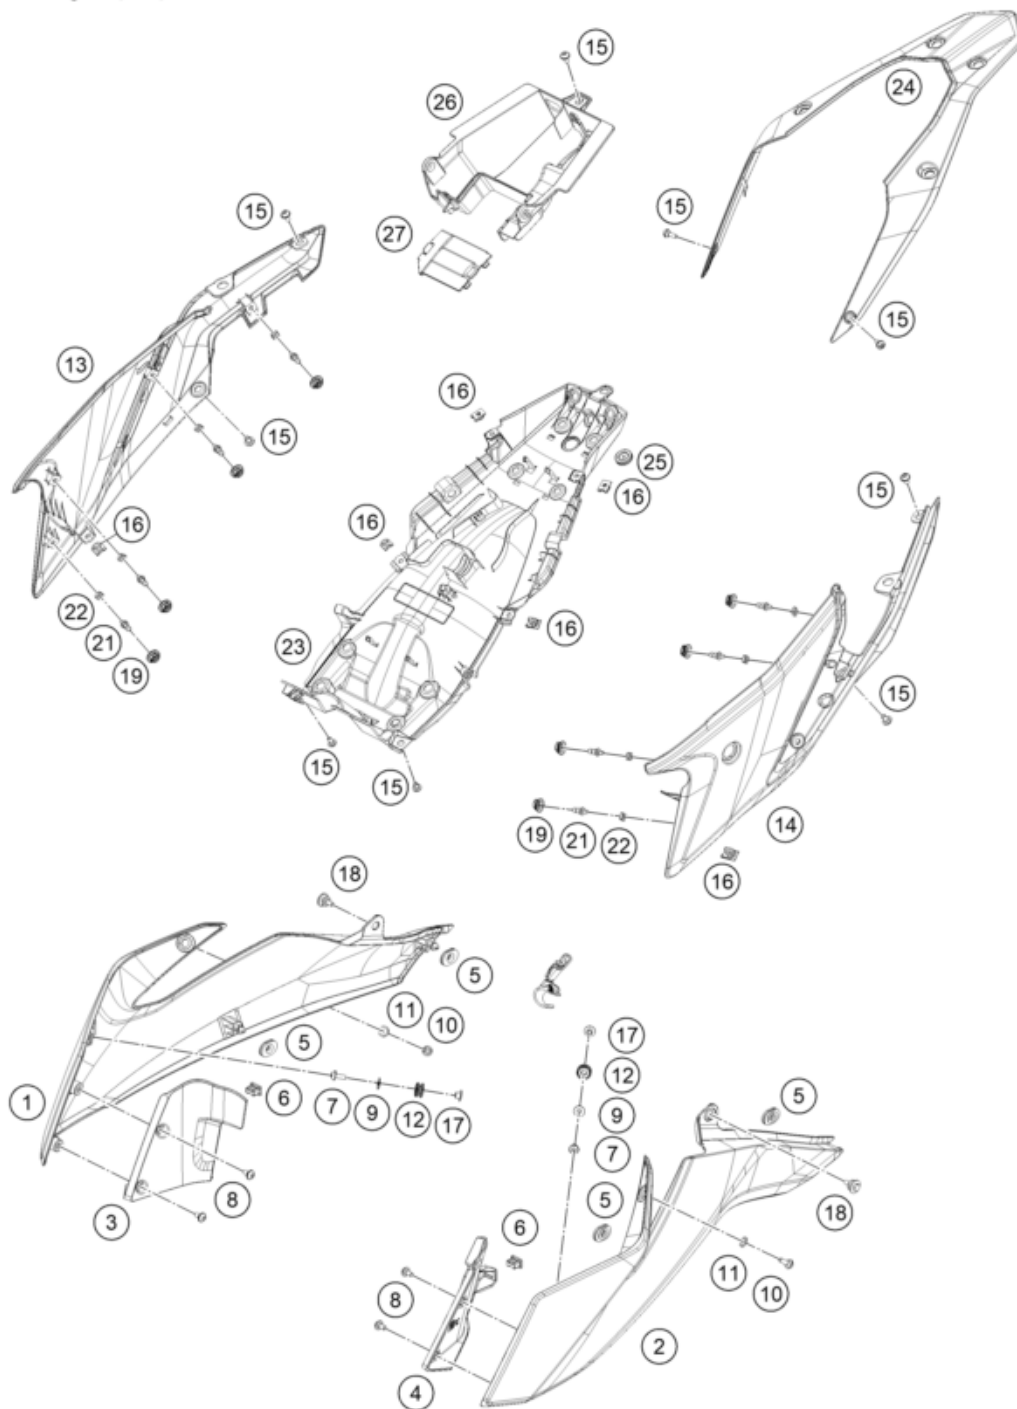

Skalierung: 25%, 75%, 75

Pos	Part Number	Description	Additional Text	Quantity
1	95808051000BKA	ADV390 TANK SPOILR RH LIQ META	with decal	1.00
2	95808050000BKA	ADV390 TANK SPOILR LH LIQ META	with decal	1.00
3	95808026000	Inside cover left		1.00
4	95808025000	Inner cover, top right		1.00
5	90108060003	GROMMET		4.00
6	90108060002	DAMP. RUBBER II RADIATOR PROT		2.00
7	90808043000	SPECIAL SCREW M6X1X16		2.00
8	93008040000	Screw M6X1X13		4.00
9	J125060005	washer plain id-6.2xod16xthk1x		2.00
10	J031060166	screw butn hd-m6x1xl 16xblkxst		2.00
11	93009059000	Washer nylon		2.00

12	95807013060	Tank bushing		2.00
13	95808042000	COWL SEAT LOWER RH		1.00
14	95808041000	rear cover		1.00
15	93008020060	Screw M6X1X9		9.00
16	93008084010	Range change metal nut M6		2.00
17	95807013070	Tank bushing		2.00
18	J025060196	bolt flange-m6x1x19xbrightxst		2.00
19	93011068010	Rubber grommet ignition lock c		6.00
21	95808041010	Pin quick release		8.00
22	95808041020	Special nut		8.00
23	95808019000	rear lower part		1.00
24	95808013000BKA	S.COWL UPR LIQ METAL GLOSS+DCL	with decal	1.00
25	95808019010	Rubber grommet, wire support s		1.00
26	95808023000	Rear part inner cover		1.00
27	95808023010	Starter relay cover		1.00