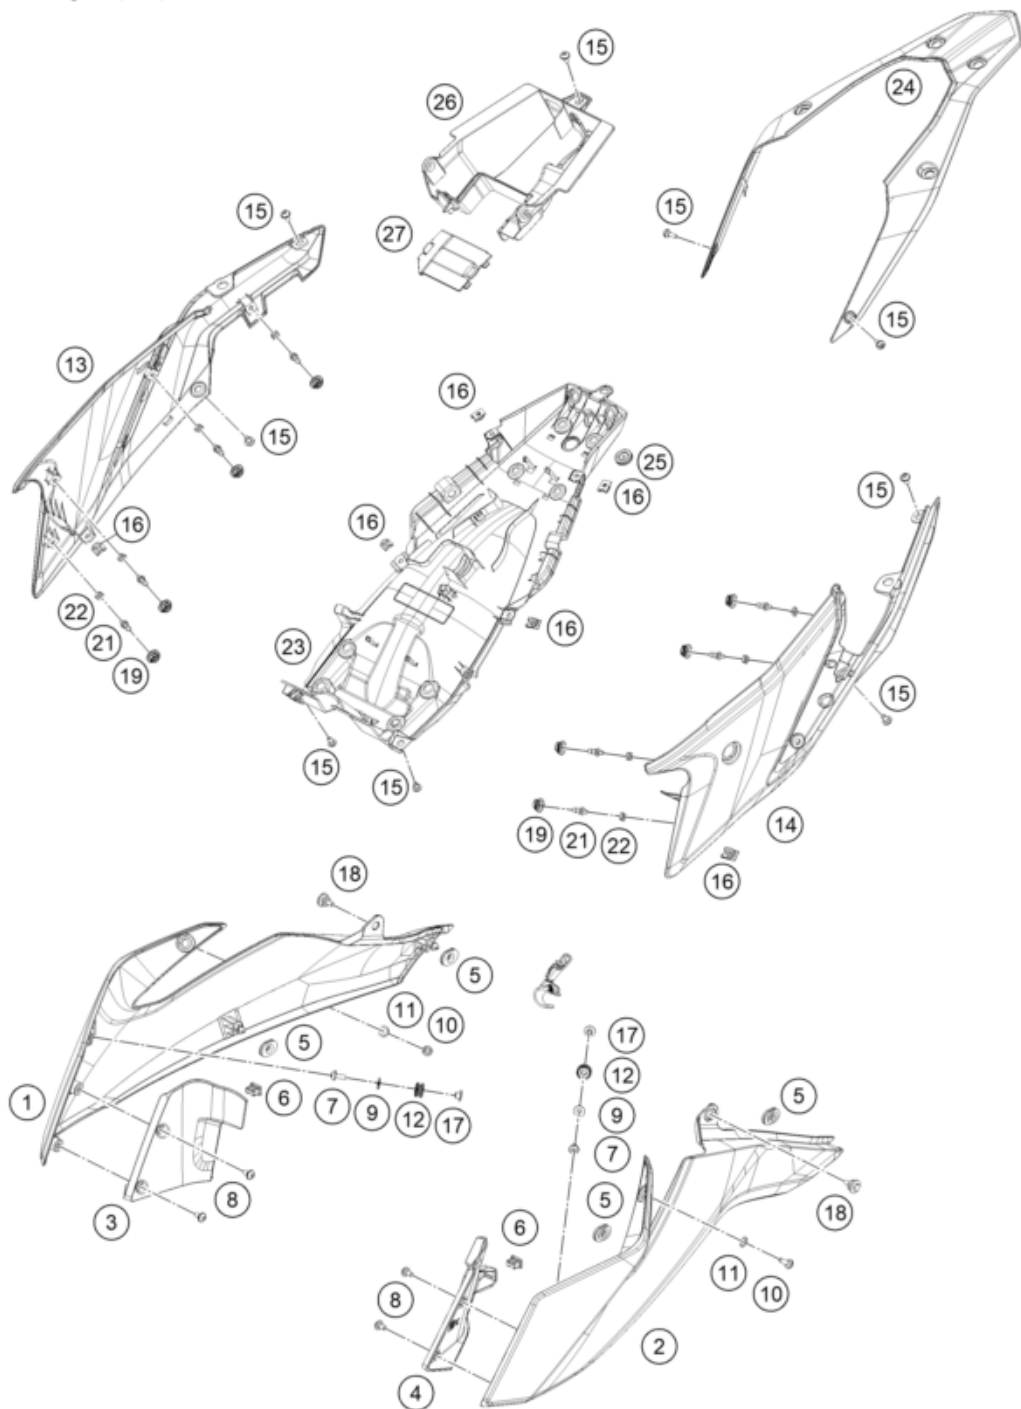

Skalierung: 25%, 75%, 75

Pos	Part Number	Description	Additional Text	Quantity
1	95808051000BKA	ADV390 TANK SPOILR RH LIQ META	with decal	1.00
2	95808050000BKA	ADV390 TANK SPOILR LH LIQ META	with decal	1.00
3	95808026000	Inside cover left		1.00
4	95808025000	Inner cover, top right		1.00
5	90108060003	GROMMET		4.00
6	90108060002	DAMP. RUBBER II RADIATOR PROT		2.00
7	90808043000	SPECIAL SCREW M6X1X16		2.00
8	93008040000	Screw M6X1X13		4.00
9	J125060005	washer plain id-6.2xod16xthk1x		2.00
10	J031060166	screw butn hd-m6x1xl 16xblkxst		2.00
11	93009059000	Washer nylon		2.00

12	95807013060	Tank bushing		2.00
13	95808042000	COWL SEAT LOWER RH		1.00
14	95808041000	rear cover		1.00
15	93008020060	Screw M6X1X9		9.00
16	93008084010	Range change metal nut M6		2.00
17	95807013070	Tank bushing		2.00
18	J025060196	bolt flange-m6x1x19xbrightxst		2.00
19	93011068010	Rubber grommet ignition lock c		6.00
21	95808041010	Pin quick release		8.00
22	95808041020	Special nut		8.00
23	95808019000	rear lower part		1.00
24	95808013000BKA	S.COWL UPR LIQ METAL GLOSS+DCL	with decal	1.00
25	95808019010	Rubber grommet, wire support s		1.00
26	95808023000	Rear part inner cover		1.00
27	95808023010	Starter relay cover		1.00