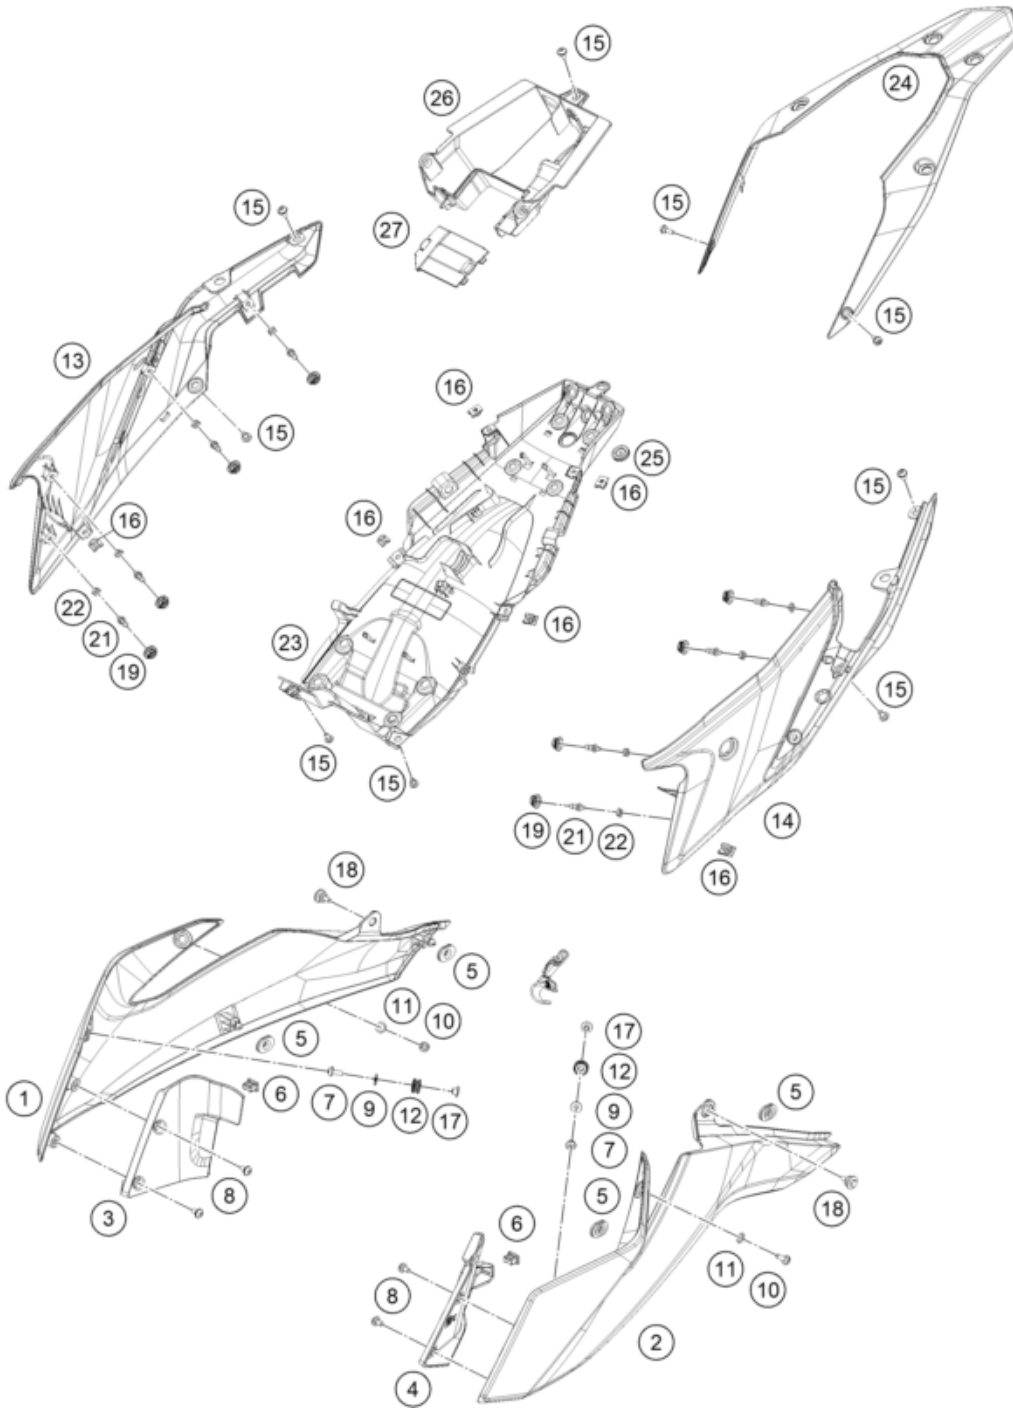

Skalierung: 25%, 75%, 75

Pos	Part Number	Description	Additional Text	Quantity
1	95808051000BKA	ADV390 TANK SPOILR RH LIQ META	with decal	1.00
2	95808050000BKA	ADV390 TANK SPOILR LH LIQ META	with decal	1.00
3	95808026000	Inside cover left		1.00
4	95808025000	Inner cover, top right		1.00
5	90108060003	GROMMET		4.00
6	90108060002	DAMP. RUBBER II RADIATOR PROT		2.00
7	90808043000	SPECIAL SCREW M6X1X16		2.00
8	93008040000	Screw M6X1X13		4.00
9	J125060005	washer plain id-6.2xod16xthk1x		2.00
10	J031060166	screw butn hd-m6x1xl 16xblkxst		2.00
11	93009059000	Washer nylon		2.00

12	95807013060	Tank bushing		2.00
13	95808042000	COWL SEAT LOWER RH		1.00
14	95808041000	rear cover		1.00
15	93008020060	Screw M6X1X9		9.00
16	93008084010	Range change metal nut M6		2.00
17	95807013070	Tank bushing		2.00
18	J025060196	bolt flange-m6x1x19xbrightxst		2.00
19	93011068010	Rubber grommet ignition lock c		6.00
21	95808041010	Pin quick release		8.00
22	95808041020	Special nut		8.00
23	95808019000	rear lower part		1.00
24	95808013000BKA	S.COWL UPR LIQ METAL GLOSS+DCL	with decal	1.00
25	95808019010	Rubber grommet, wire support s		1.00
26	95808023000	Rear part inner cover		1.00
27	95808023010	Starter relay cover		1.00