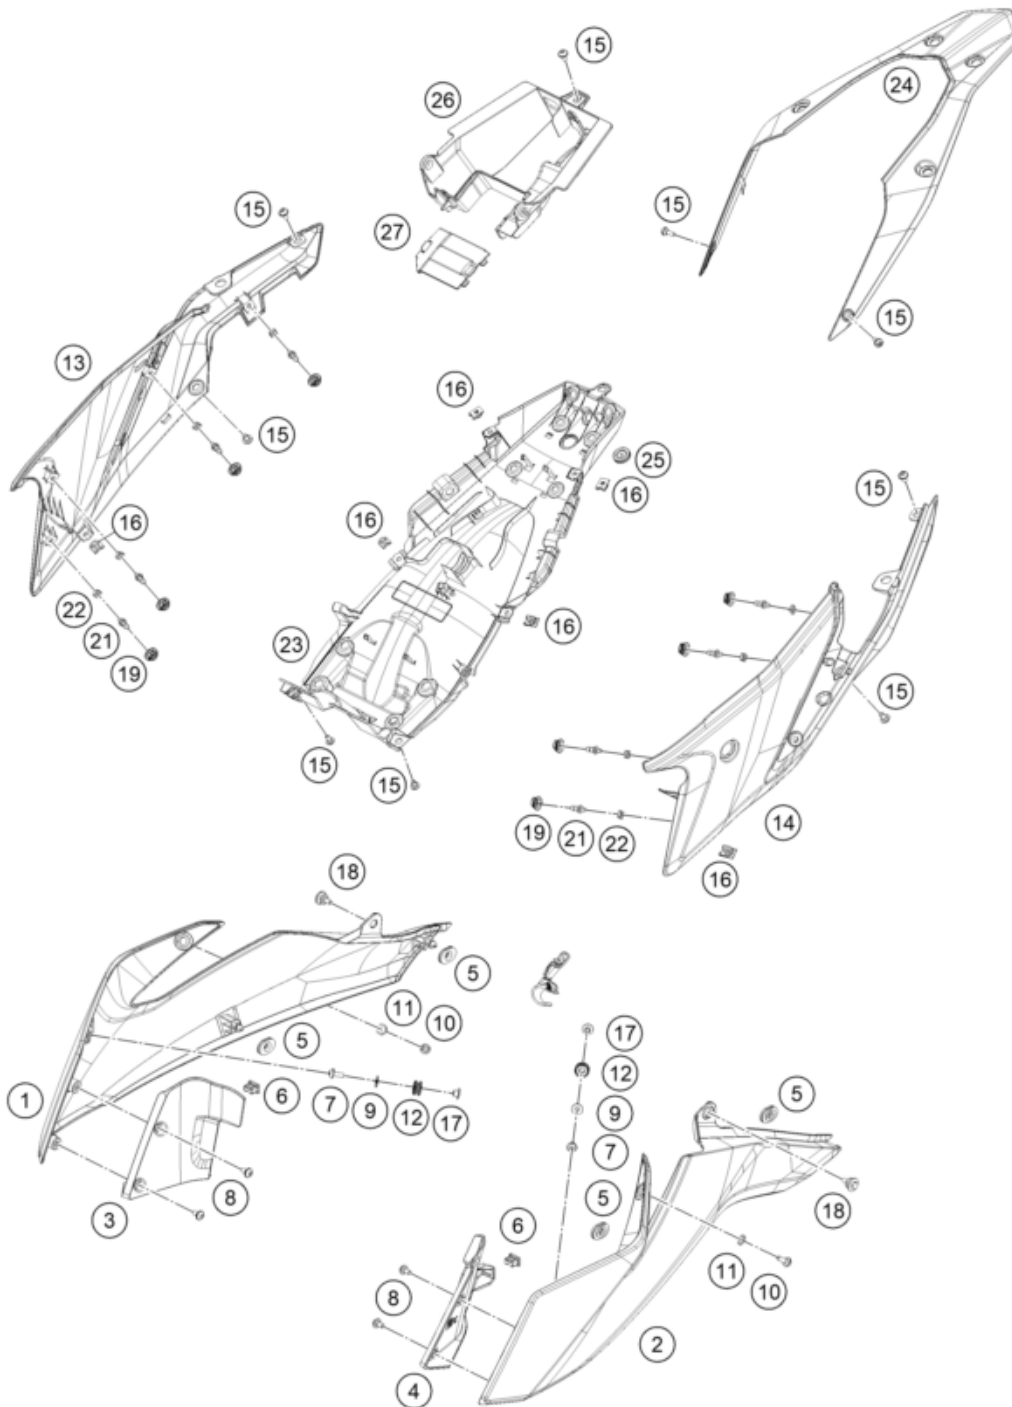

Skalierung: 25%, 75%, 75

Pos	Part Number	Description	Additional Text	Quantity
1	95808051000BKA	ADV390 TANK SPOILR RH LIQ META	with decal	1.00
2	95808050000BKA	ADV390 TANK SPOILR LH LIQ META	with decal	1.00
3	95808026000	Inside cover left		1.00
4	95808025000	Inner cover, top right		1.00
5	90108060003	GROMMET		4.00
6	90108060002	DAMP. RUBBER II RADIATOR PROT		2.00
7	90808043000	SPECIAL SCREW M6X1X16		2.00
8	93008040000	Screw M6X1X13		4.00
9	J125060005	washer plain id-6.2xod16xthk1x		2.00
10	J031060166	screw butn hd-m6x1xl 16xblkxst		2.00
11	93009059000	Washer nylon		2.00

12	95807013060	Tank bushing		2.00
13	95808042000	COWL SEAT LOWER RH		1.00
14	95808041000	rear cover		1.00
15	93008020060	Screw M6X1X9		9.00
16	93008084010	Range change metal nut M6		2.00
17	95807013070	Tank bushing		2.00
18	J025060196	bolt flange-m6x1x19xbrightxst		2.00
19	93011068010	Rubber grommet ignition lock c		6.00
21	95808041010	Pin quick release		8.00
22	95808041020	Special nut		8.00
23	95808019000	rear lower part		1.00
24	95808013000BKA	S.COWL UPR LIQ METAL GLOSS+DCL	with decal	1.00
25	95808019010	Rubber grommet, wire support s		1.00
26	95808023000	Rear part inner cover		1.00
27	95808023010	Starter relay cover		1.00