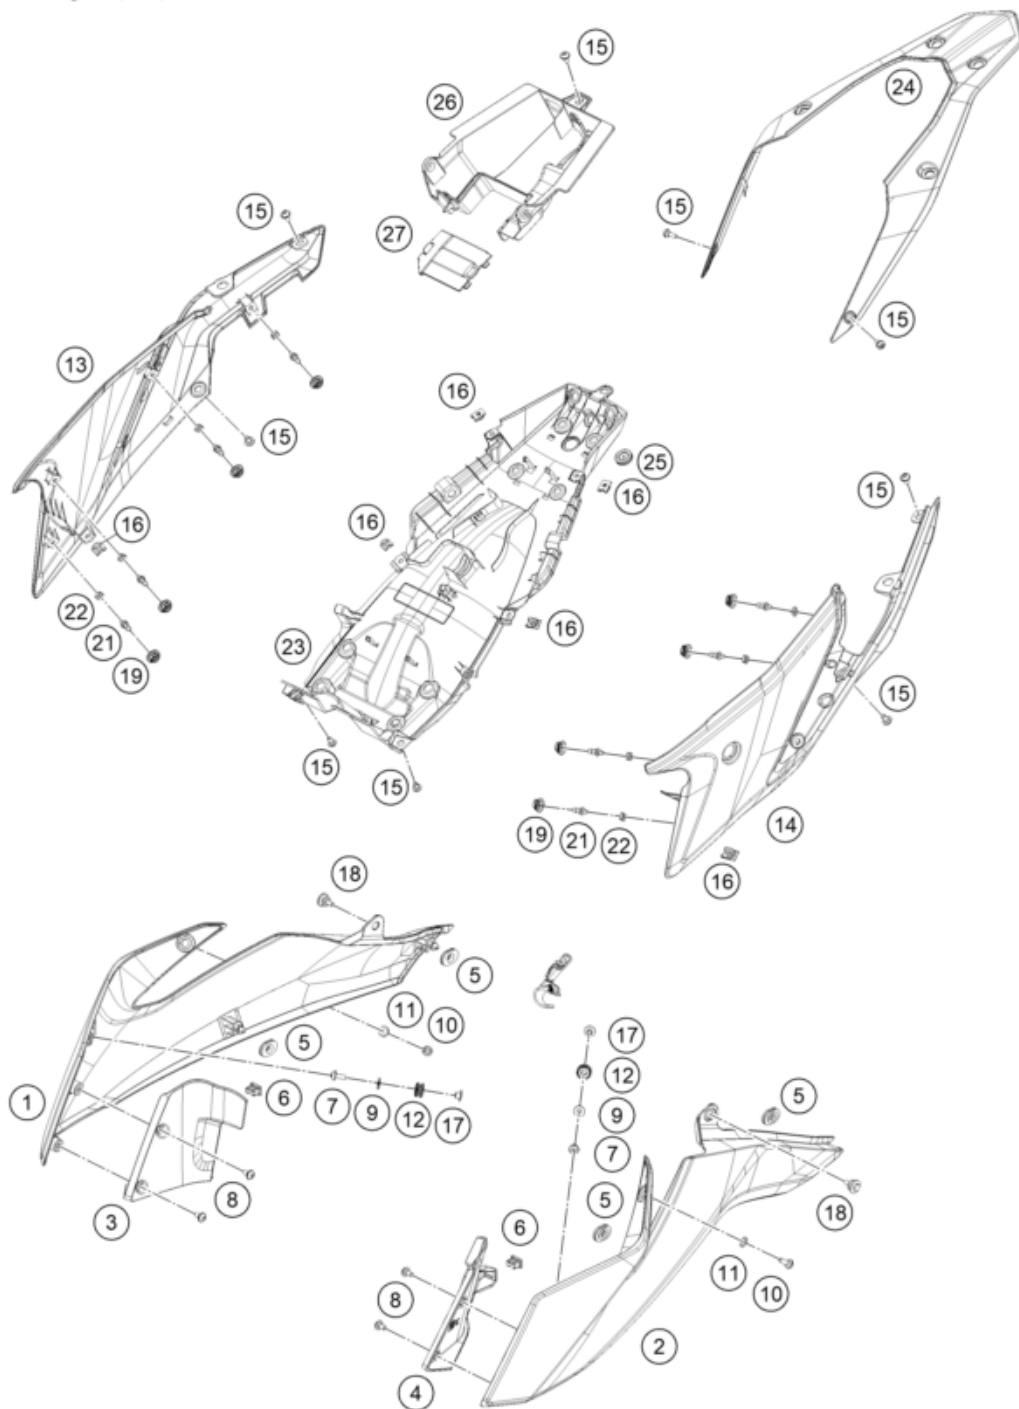

Skalierung: 25%, 75%, 75

Pos	Part Number	Description	Additional Text	Quantity
1	95808051000BKA	ADV390 TANK SPOILR RH LIQ META	with decal	1.00
2	95808050000BKA	ADV390 TANK SPOILR LH LIQ META	with decal	1.00
3	95808026000	Inside cover left		1.00
4	95808025000	Inner cover, top right		1.00
5	90108060003	GROMMET		4.00
6	90108060002	DAMP. RUBBER II RADIATOR PROT		2.00
7	90808043000	SPECIAL SCREW M6X1X16		2.00
8	93008040000	Screw M6X1X13		4.00
9	J125060005	washer plain id-6.2xod16xthk1x		2.00
10	J031060166	screw butn hd-m6x1xl 16xblkxst		2.00
11	93009059000	Washer nylon		2.00

12	95807013060	Tank bushing		2.00
13	95808042000	COWL SEAT LOWER RH		1.00
14	95808041000	rear cover		1.00
15	93008020060	Screw M6X1X9		9.00
16	93008084010	Range change metal nut M6		2.00
17	95807013070	Tank bushing		2.00
18	J025060196	bolt flange-m6x1x19xbrightxst		2.00
19	93011068010	Rubber grommet ignition lock c		6.00
21	95808041010	Pin quick release		8.00
22	95808041020	Special nut		8.00
23	95808019000	rear lower part		1.00
24	95808013000BKA	S.COWL UPR LIQ METAL GLOSS+DCL	with decal	1.00
25	95808019010	Rubber grommet, wire support s		1.00
26	95808023000	Rear part inner cover		1.00
27	95808023010	Starter relay cover		1.00