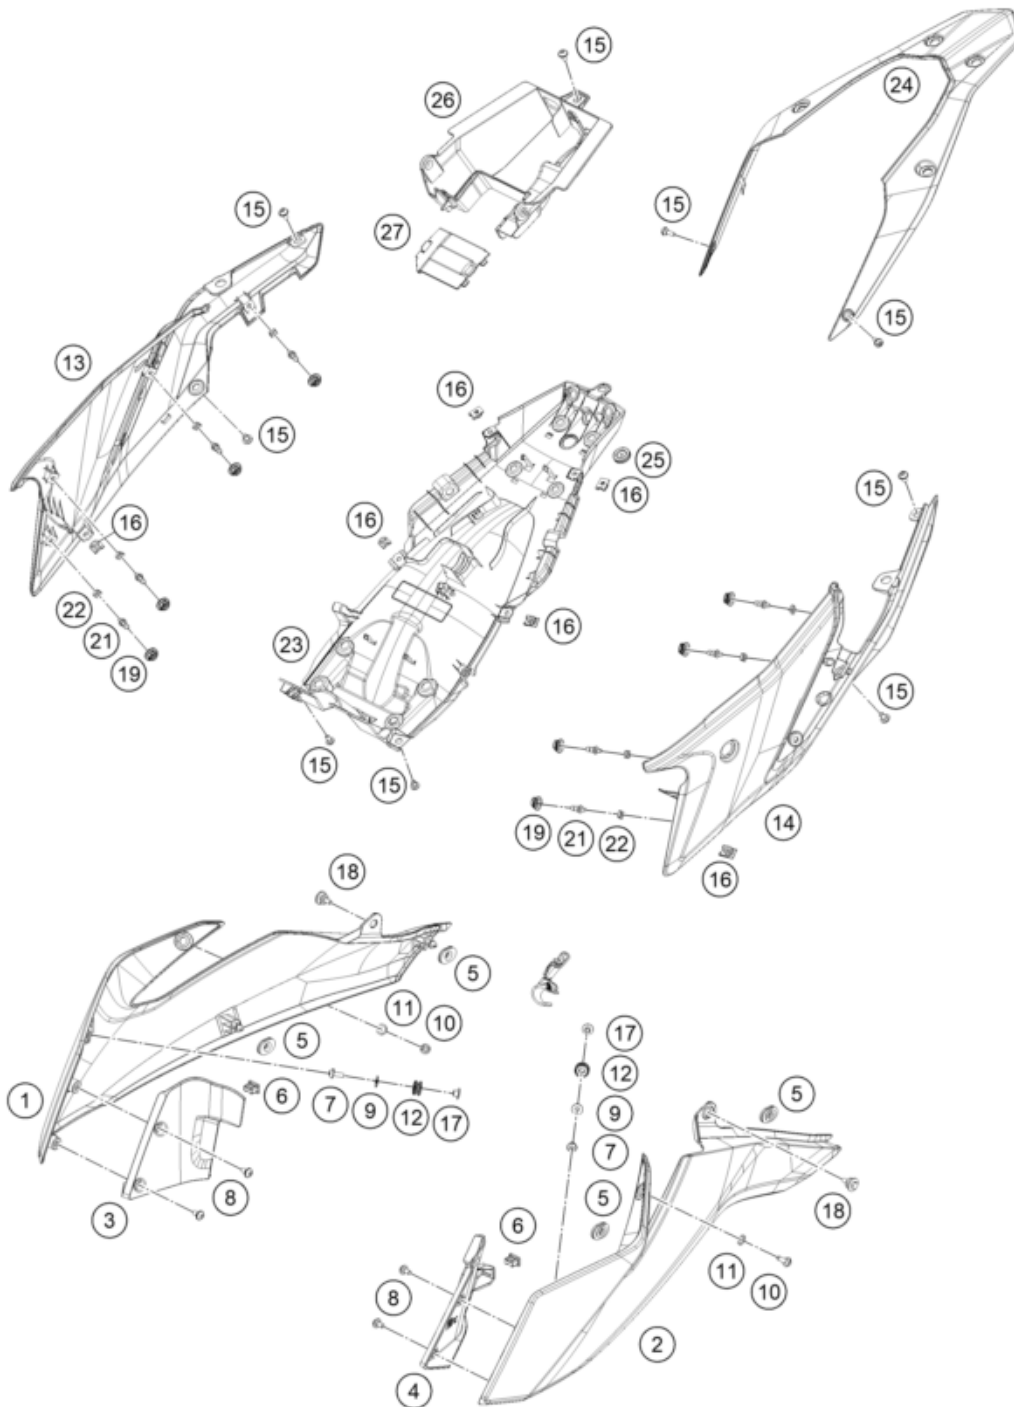

Skalierung: 25%, 75%, 75

Pos	Part Number	Description	Additional Text	Quantity
1	95808051000BKA	ADV390 TANK SPOILR RH LIQ META	with decal	1.00
2	95808050000BKA	ADV390 TANK SPOILR LH LIQ META	with decal	1.00
3	95808026000	Inside cover left		1.00
4	95808025000	Inner cover, top right		1.00
5	90108060003	GROMMET		4.00
6	90108060002	DAMP. RUBBER II RADIATOR PROT		2.00
7	90808043000	SPECIAL SCREW M6X1X16		2.00
8	93008040000	Screw M6X1X13		4.00
9	J125060005	washer plain id-6.2xod16xthk1x		2.00
10	J031060166	screw butn hd-m6x1xl 16xblkxst		2.00
11	93009059000	Washer nylon		2.00

12	95807013060	Tank bushing		2.00
13	95808042000	COWL SEAT LOWER RH		1.00
14	95808041000	rear cover		1.00
15	93008020060	Screw M6X1X9		9.00
16	93008084010	Range change metal nut M6		2.00
17	95807013070	Tank bushing		2.00
18	J025060196	bolt flange-m6x1x19xbrightxst		2.00
19	93011068010	Rubber grommet ignition lock c		6.00
21	95808041010	Pin quick release		8.00
22	95808041020	Special nut		8.00
23	95808019000	rear lower part		1.00
24	95808013000BKA	S.COWL UPR LIQ METAL GLOSS+DCL	with decal	1.00
25	95808019010	Rubber grommet, wire support s		1.00
26	95808023000	Rear part inner cover		1.00
27	95808023010	Starter relay cover		1.00