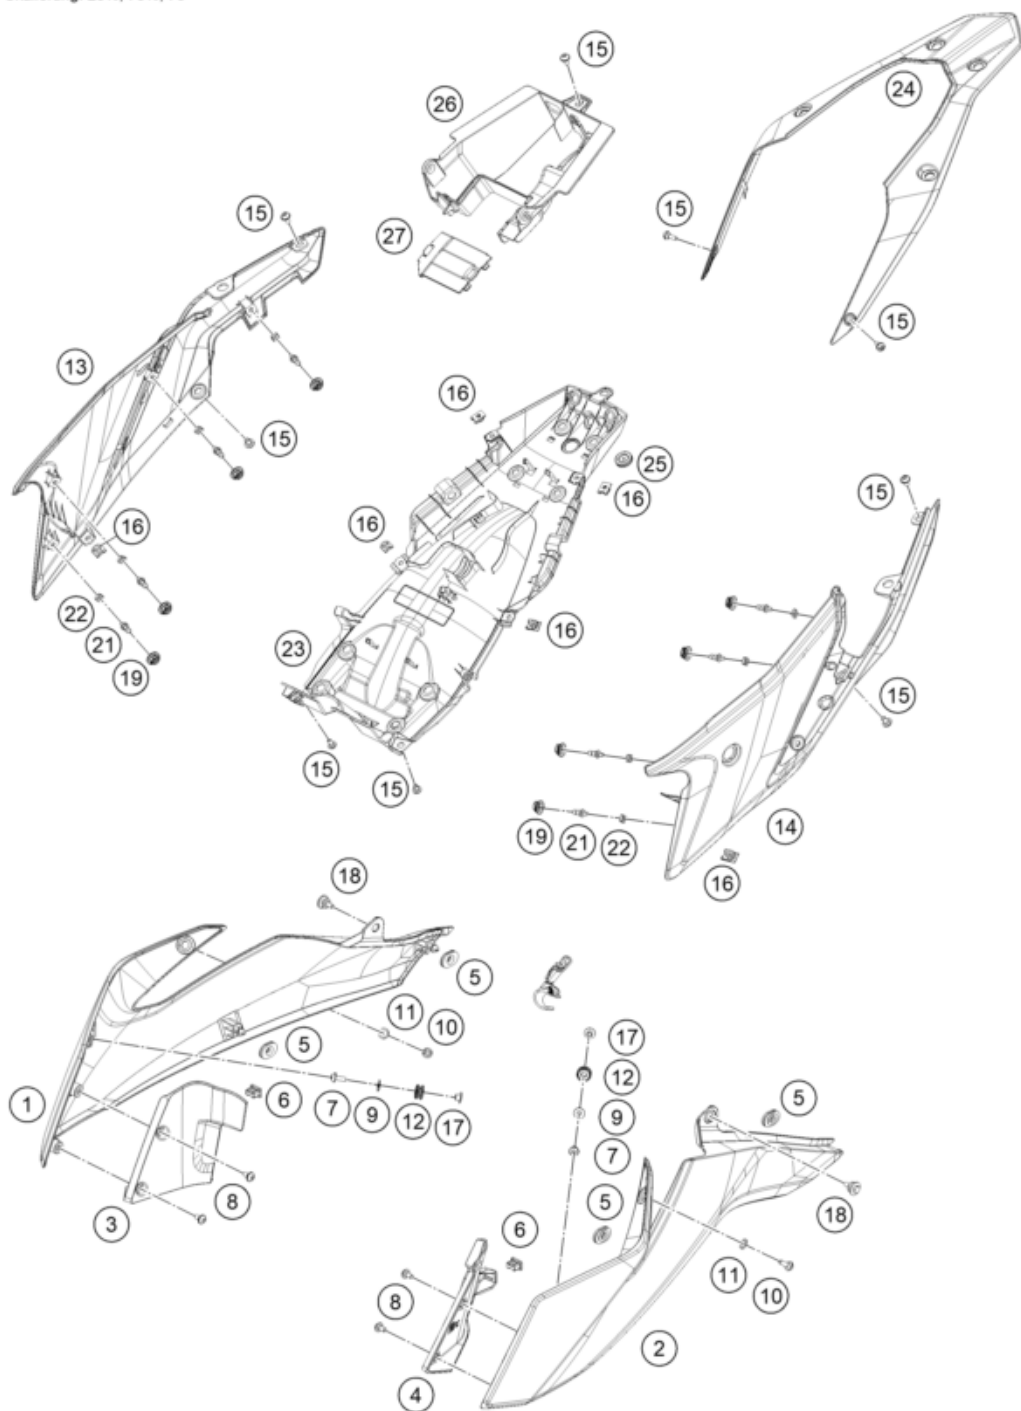

Skalierung: 25%, 75%, 75

Pos	Part Number	Description	Additional Text	Quantity
1	95808051000BKA	ADV390 TANK SPOILR RH LIQ META	with decal	1.00
2	95808050000BKA	ADV390 TANK SPOILR LH LIQ META	with decal	1.00
3	95808026000	Inside cover left		1.00
4	95808025000	Inner cover, top right		1.00
5	90108060003	GROMMET		4.00
6	90108060002	DAMP. RUBBER II RADIATOR PROT		2.00
7	90808043000	SPECIAL SCREW M6X1X16		2.00
8	93008040000	Screw M6X1X13		4.00
9	J125060005	washer plain id-6.2xod16xthk1x		2.00
10	J031060166	screw butn hd-m6x1xl 16xblkxst		2.00
11	93009059000	Washer nylon		2.00

12	95807013060	Tank bushing		2.00
13	95808042000	COWL SEAT LOWER RH		1.00
14	95808041000	rear cover		1.00
15	93008020060	Screw M6X1X9		9.00
16	93008084010	Range change metal nut M6		2.00
17	95807013070	Tank bushing		2.00
18	J025060196	bolt flange-m6x1x19xbrightxst		2.00
19	93011068010	Rubber grommet ignition lock c		6.00
21	95808041010	Pin quick release		8.00
22	95808041020	Special nut		8.00
23	95808019000	rear lower part		1.00
24	95808013000BKA	S.COWL UPR LIQ METAL GLOSS+DCL	with decal	1.00
25	95808019010	Rubber grommet, wire support s		1.00
26	95808023000	Rear part inner cover		1.00
27	95808023010	Starter relay cover		1.00