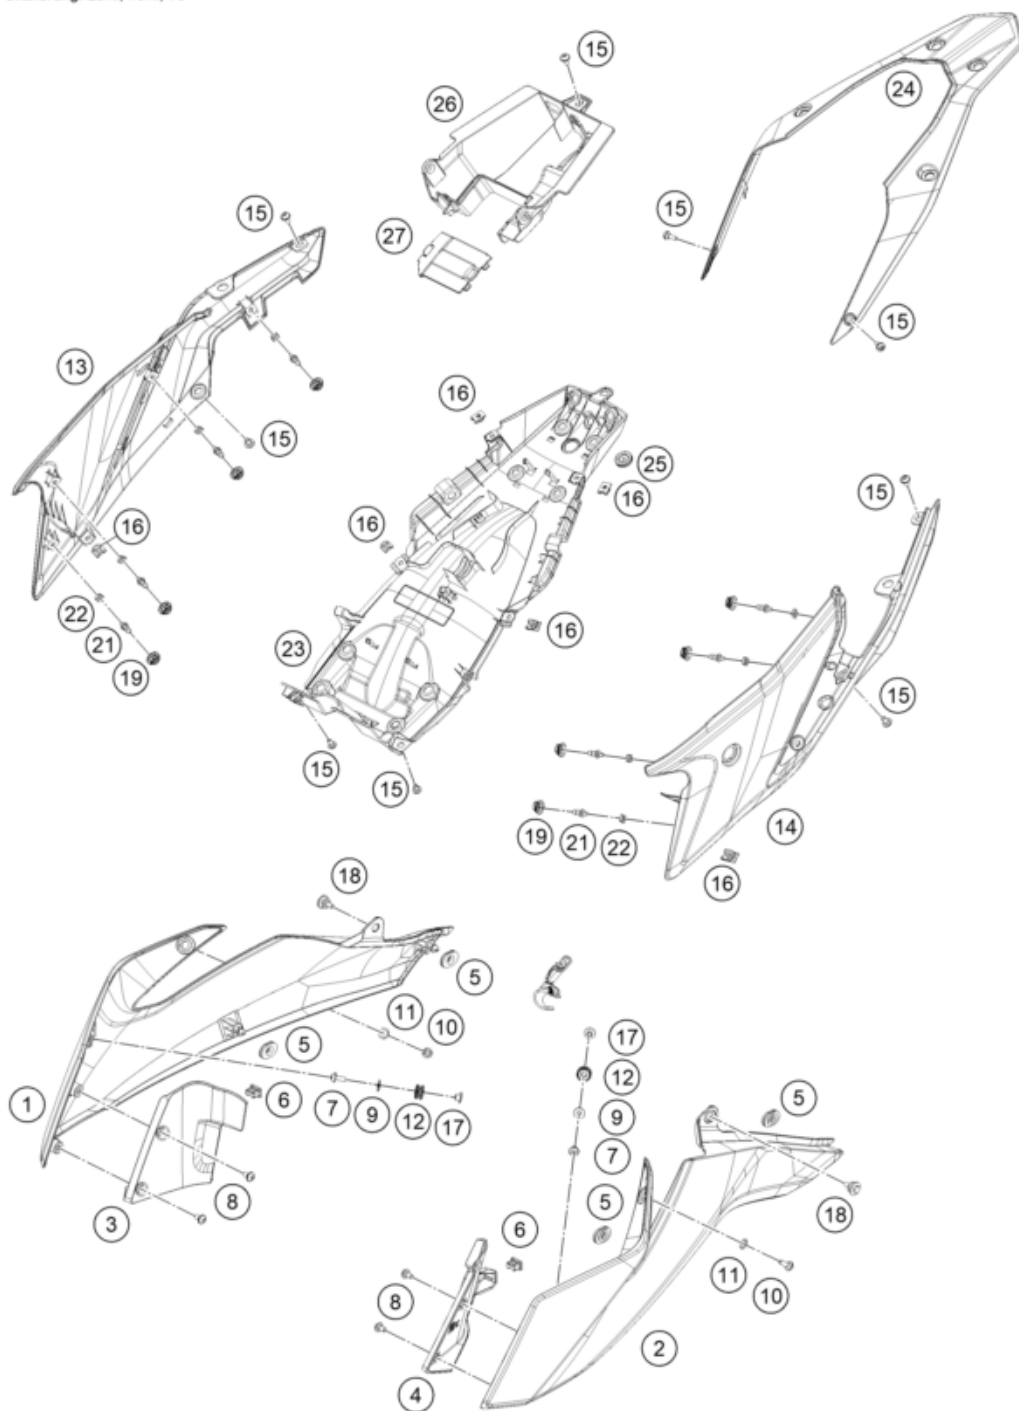

Skalierung: 25%, 75%, 75

Pos	Part Number	Description	Additional Text	Quantity
1	95808051000BKA	ADV390 TANK SPOILR RH LIQ META	with decal	1.00
2	95808050000BKA	ADV390 TANK SPOILR LH LIQ META	with decal	1.00
3	95808026000	Inside cover left		1.00
4	95808025000	Inner cover, top right		1.00
5	90108060003	GROMMET		4.00
6	90108060002	DAMP. RUBBER II RADIATOR PROT		2.00
7	90808043000	SPECIAL SCREW M6X1X16		2.00
8	93008040000	Screw M6X1X13		4.00
9	J125060005	washer plain id-6.2xod16xthk1x		2.00
10	J031060166	screw butn hd-m6x1xl 16xblkxst		2.00
11	93009059000	Washer nylon		2.00

12	95807013060	Tank bushing		2.00
13	95808042000	COWL SEAT LOWER RH		1.00
14	95808041000	rear cover		1.00
15	93008020060	Screw M6X1X9		9.00
16	93008084010	Range change metal nut M6		2.00
17	95807013070	Tank bushing		2.00
18	J025060196	bolt flange-m6x1x19xbrightxst		2.00
19	93011068010	Rubber grommet ignition lock c		6.00
21	95808041010	Pin quick release		8.00
22	95808041020	Special nut		8.00
23	95808019000	rear lower part		1.00
24	95808013000BKA	S.COWL UPR LIQ METAL GLOSS+DCL	with decal	1.00
25	95808019010	Rubber grommet, wire support s		1.00
26	95808023000	Rear part inner cover		1.00
27	95808023010	Starter relay cover		1.00