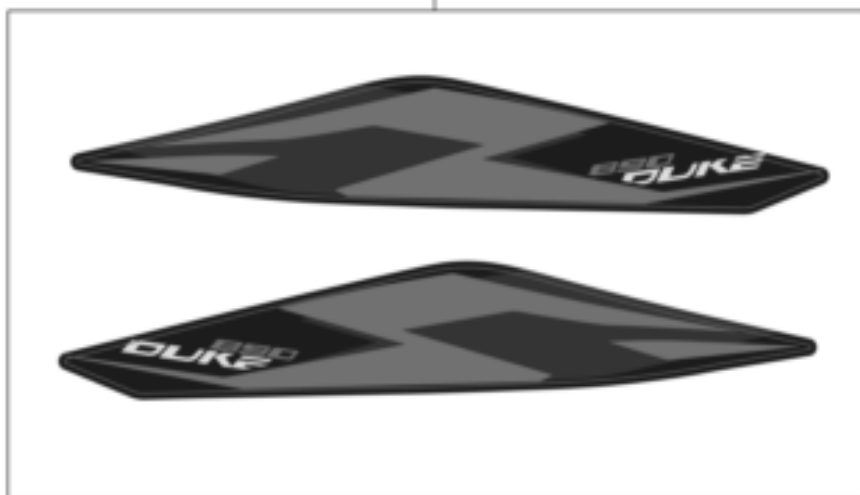

890 DUKE R 2022 <2022><ASEAN><F9788V4>  
DECAL  
57773

---

1

2

3

4

<b>Pos</b>	<b>Part Number</b>	<b>Description</b>	<b>Additional Text</b>	<b>Quantity</b>
1	61408098000AB	Sticker 3D KTM AB - ceramic wh		2.00
2	63608097400	Mask spoiler sticker 890 Duke		1.00
3	63608090400	Fuel tank fairing sticker set		1.00
4	64107098100	Decal passanger seat cover		1.00