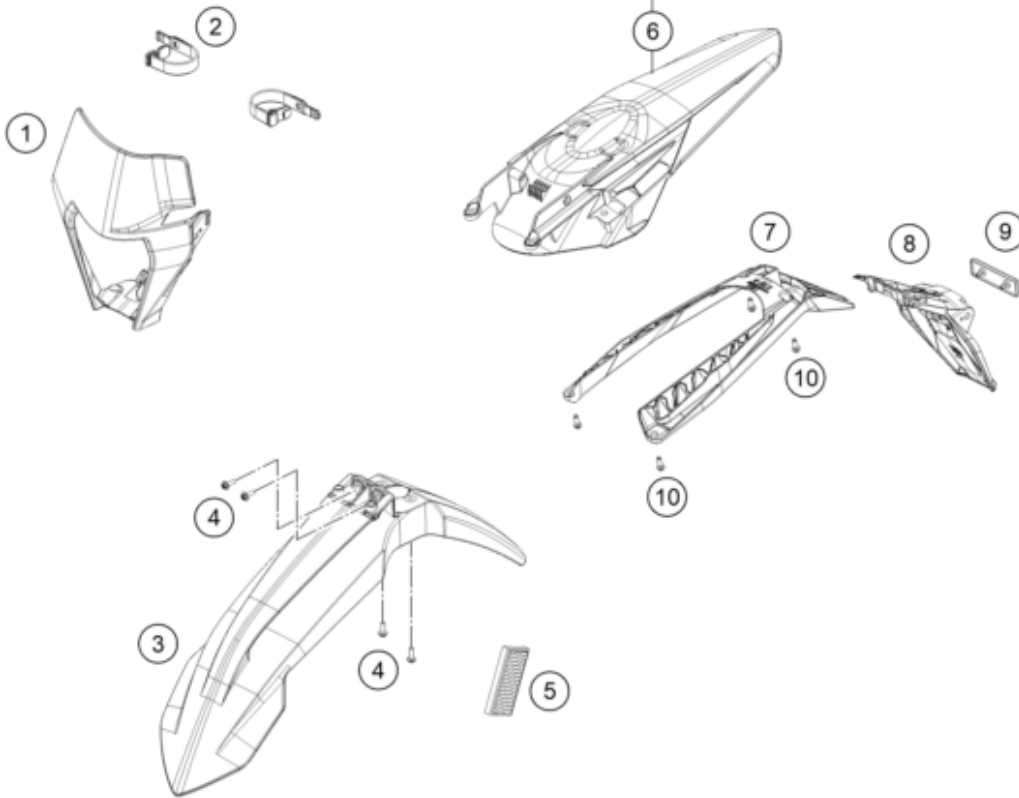

Pos	Part Number	Description	Additional Text	Quantity
1	79708001000EB	Headlight shroud		1.00
2	78108003000	MASK RUBBER		2.00
3	79008010000EB	Front fender, orange 16		1.00
4	0025060166	HH collar screw M6x16 TX30		4.00
5	58412080300	REFLECTOR YELLOW "CEV"	ONLY USA & AUS	2.00
6	79708013000ABE	Tail section EXC	with decal	1.00
7	79708015000	License plate holder		1.00
8	79708016000	License plate holder extension		1.00
9	58412080400	Rear reflector red		1.00
10	0017060205	SCREW FOR PLASTIC K60X20 SW6		4.00